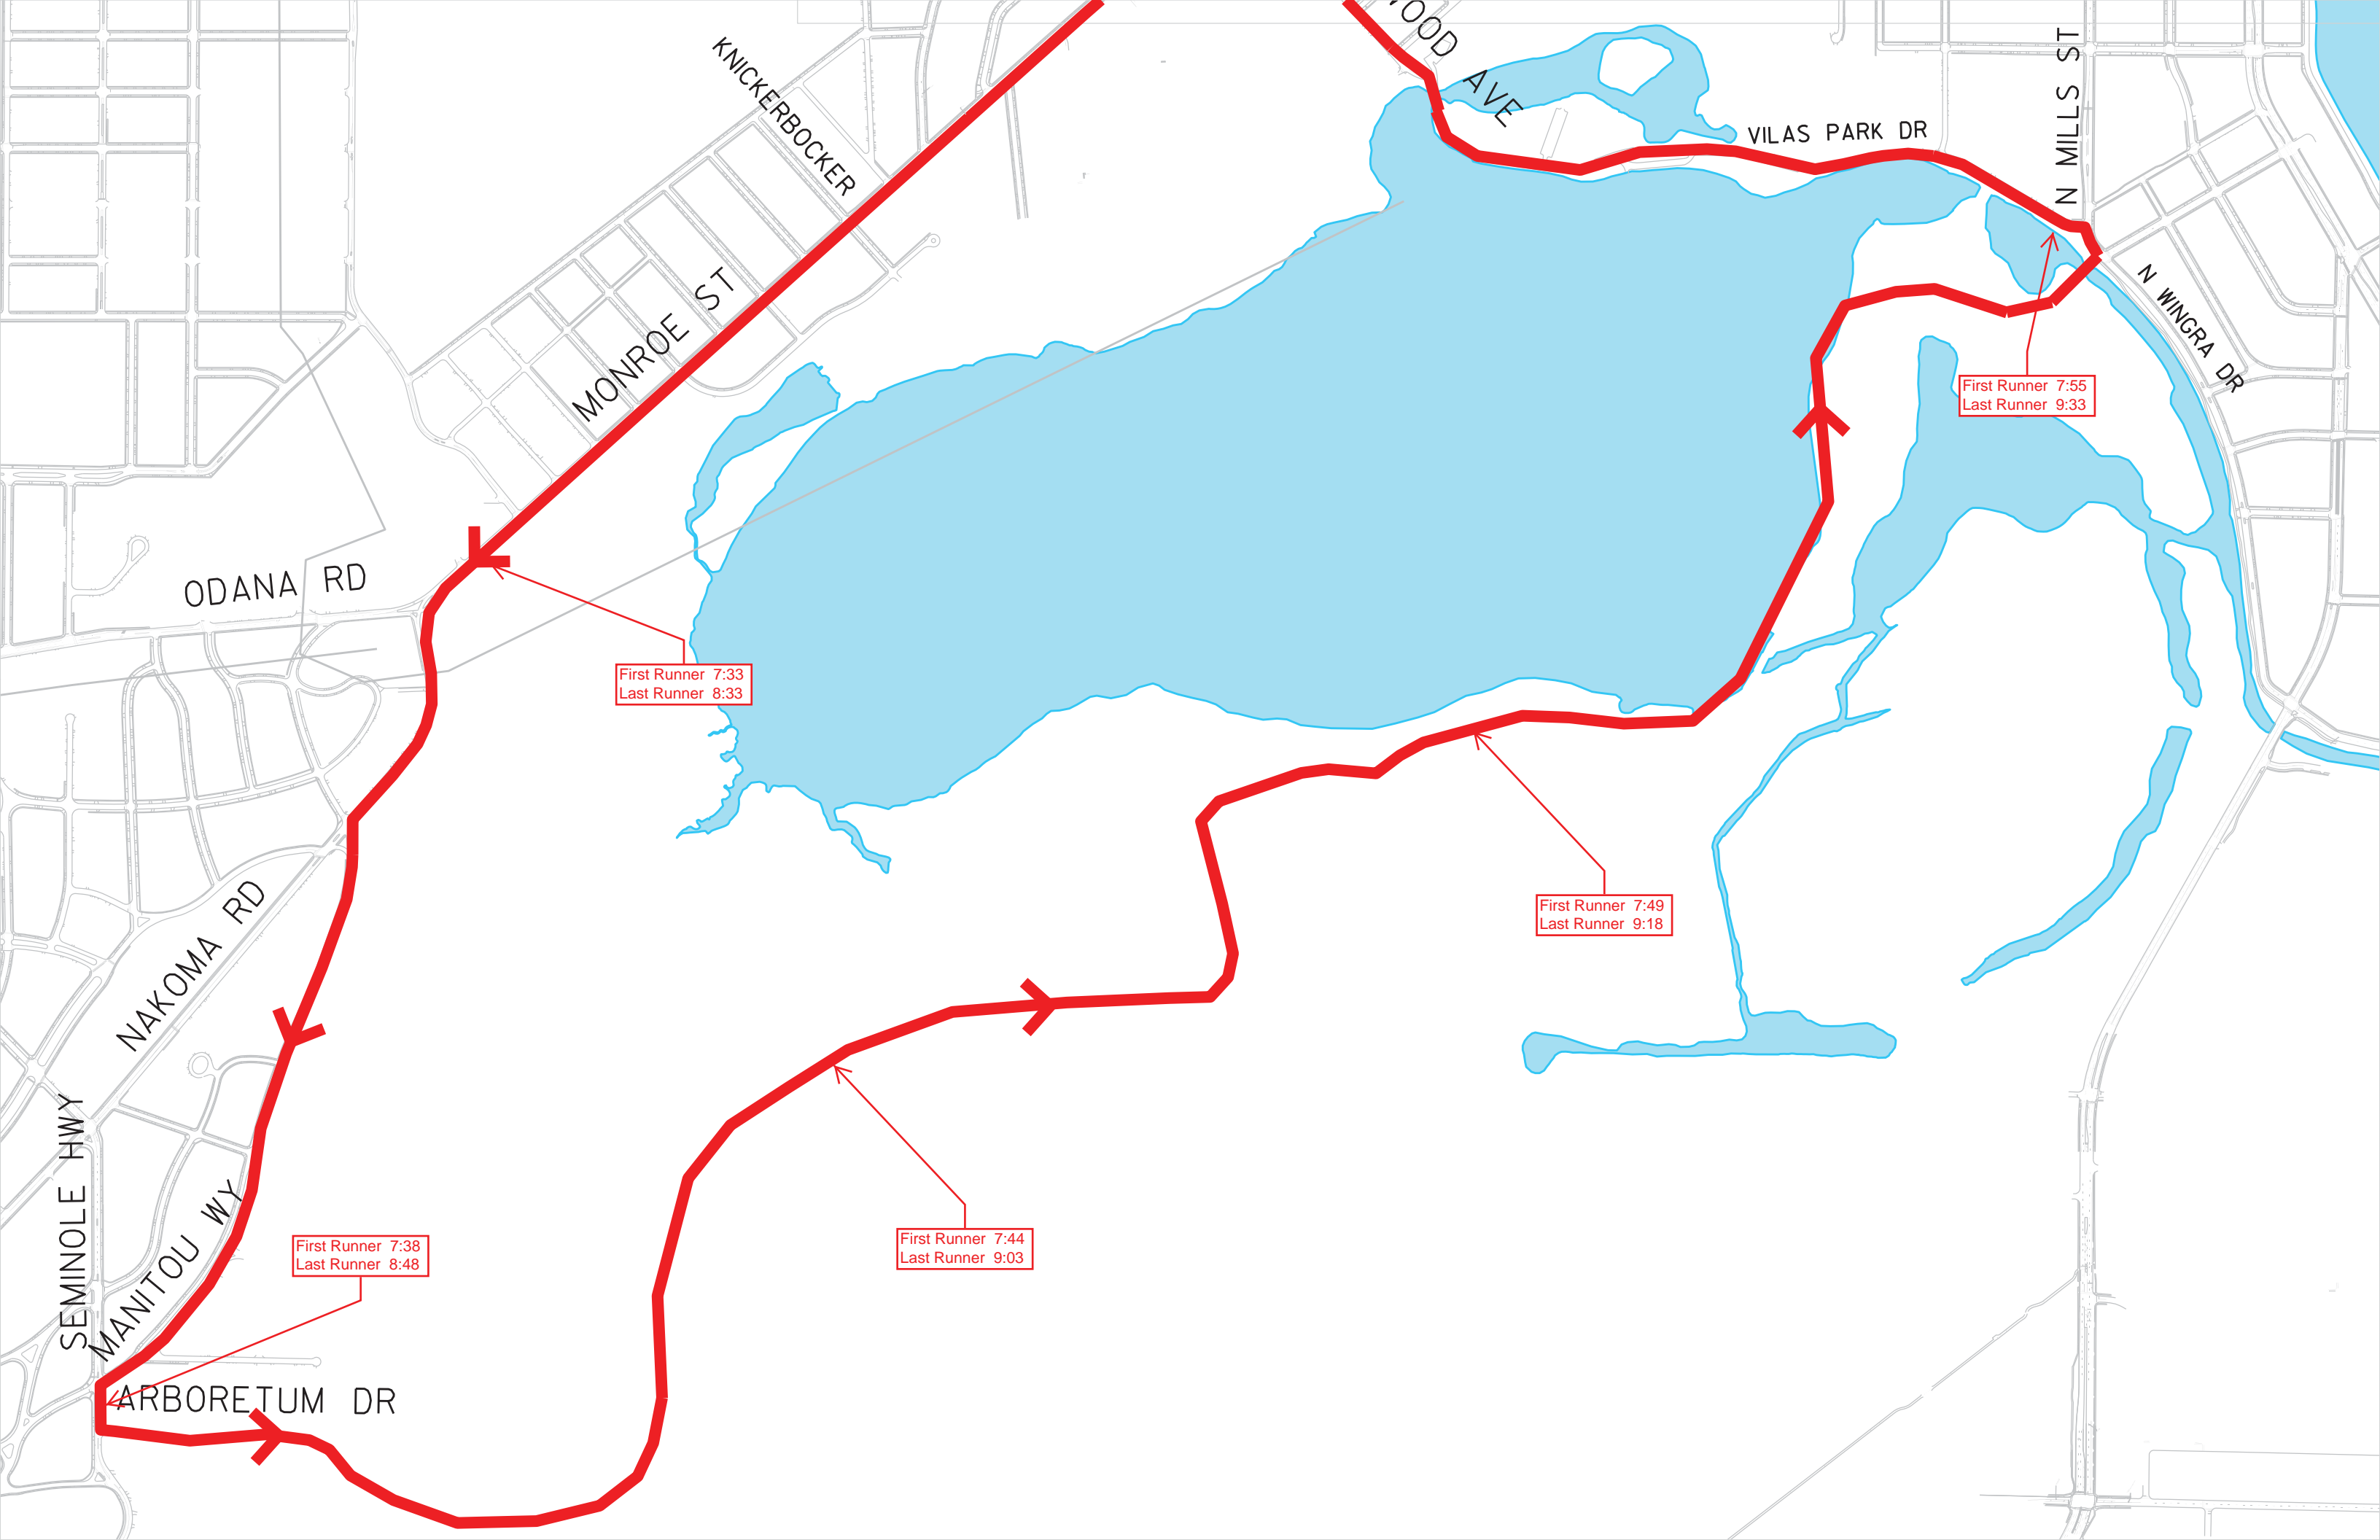

MADISON HALF MARATHON

Sunday, May 26, 2019

Race start: 7:00 a.m.

Revised 5/14/19

Average Finish Time is 9:08 a.m.

First Runner 7:33
Last Runner 8:33

First Runner 7:55
Last Runner 9:33

First Runner 7:49
Last Runner 9:18

First Runner 7:44
Last Runner 9:03

First Runner 7:38
Last Runner 8:48