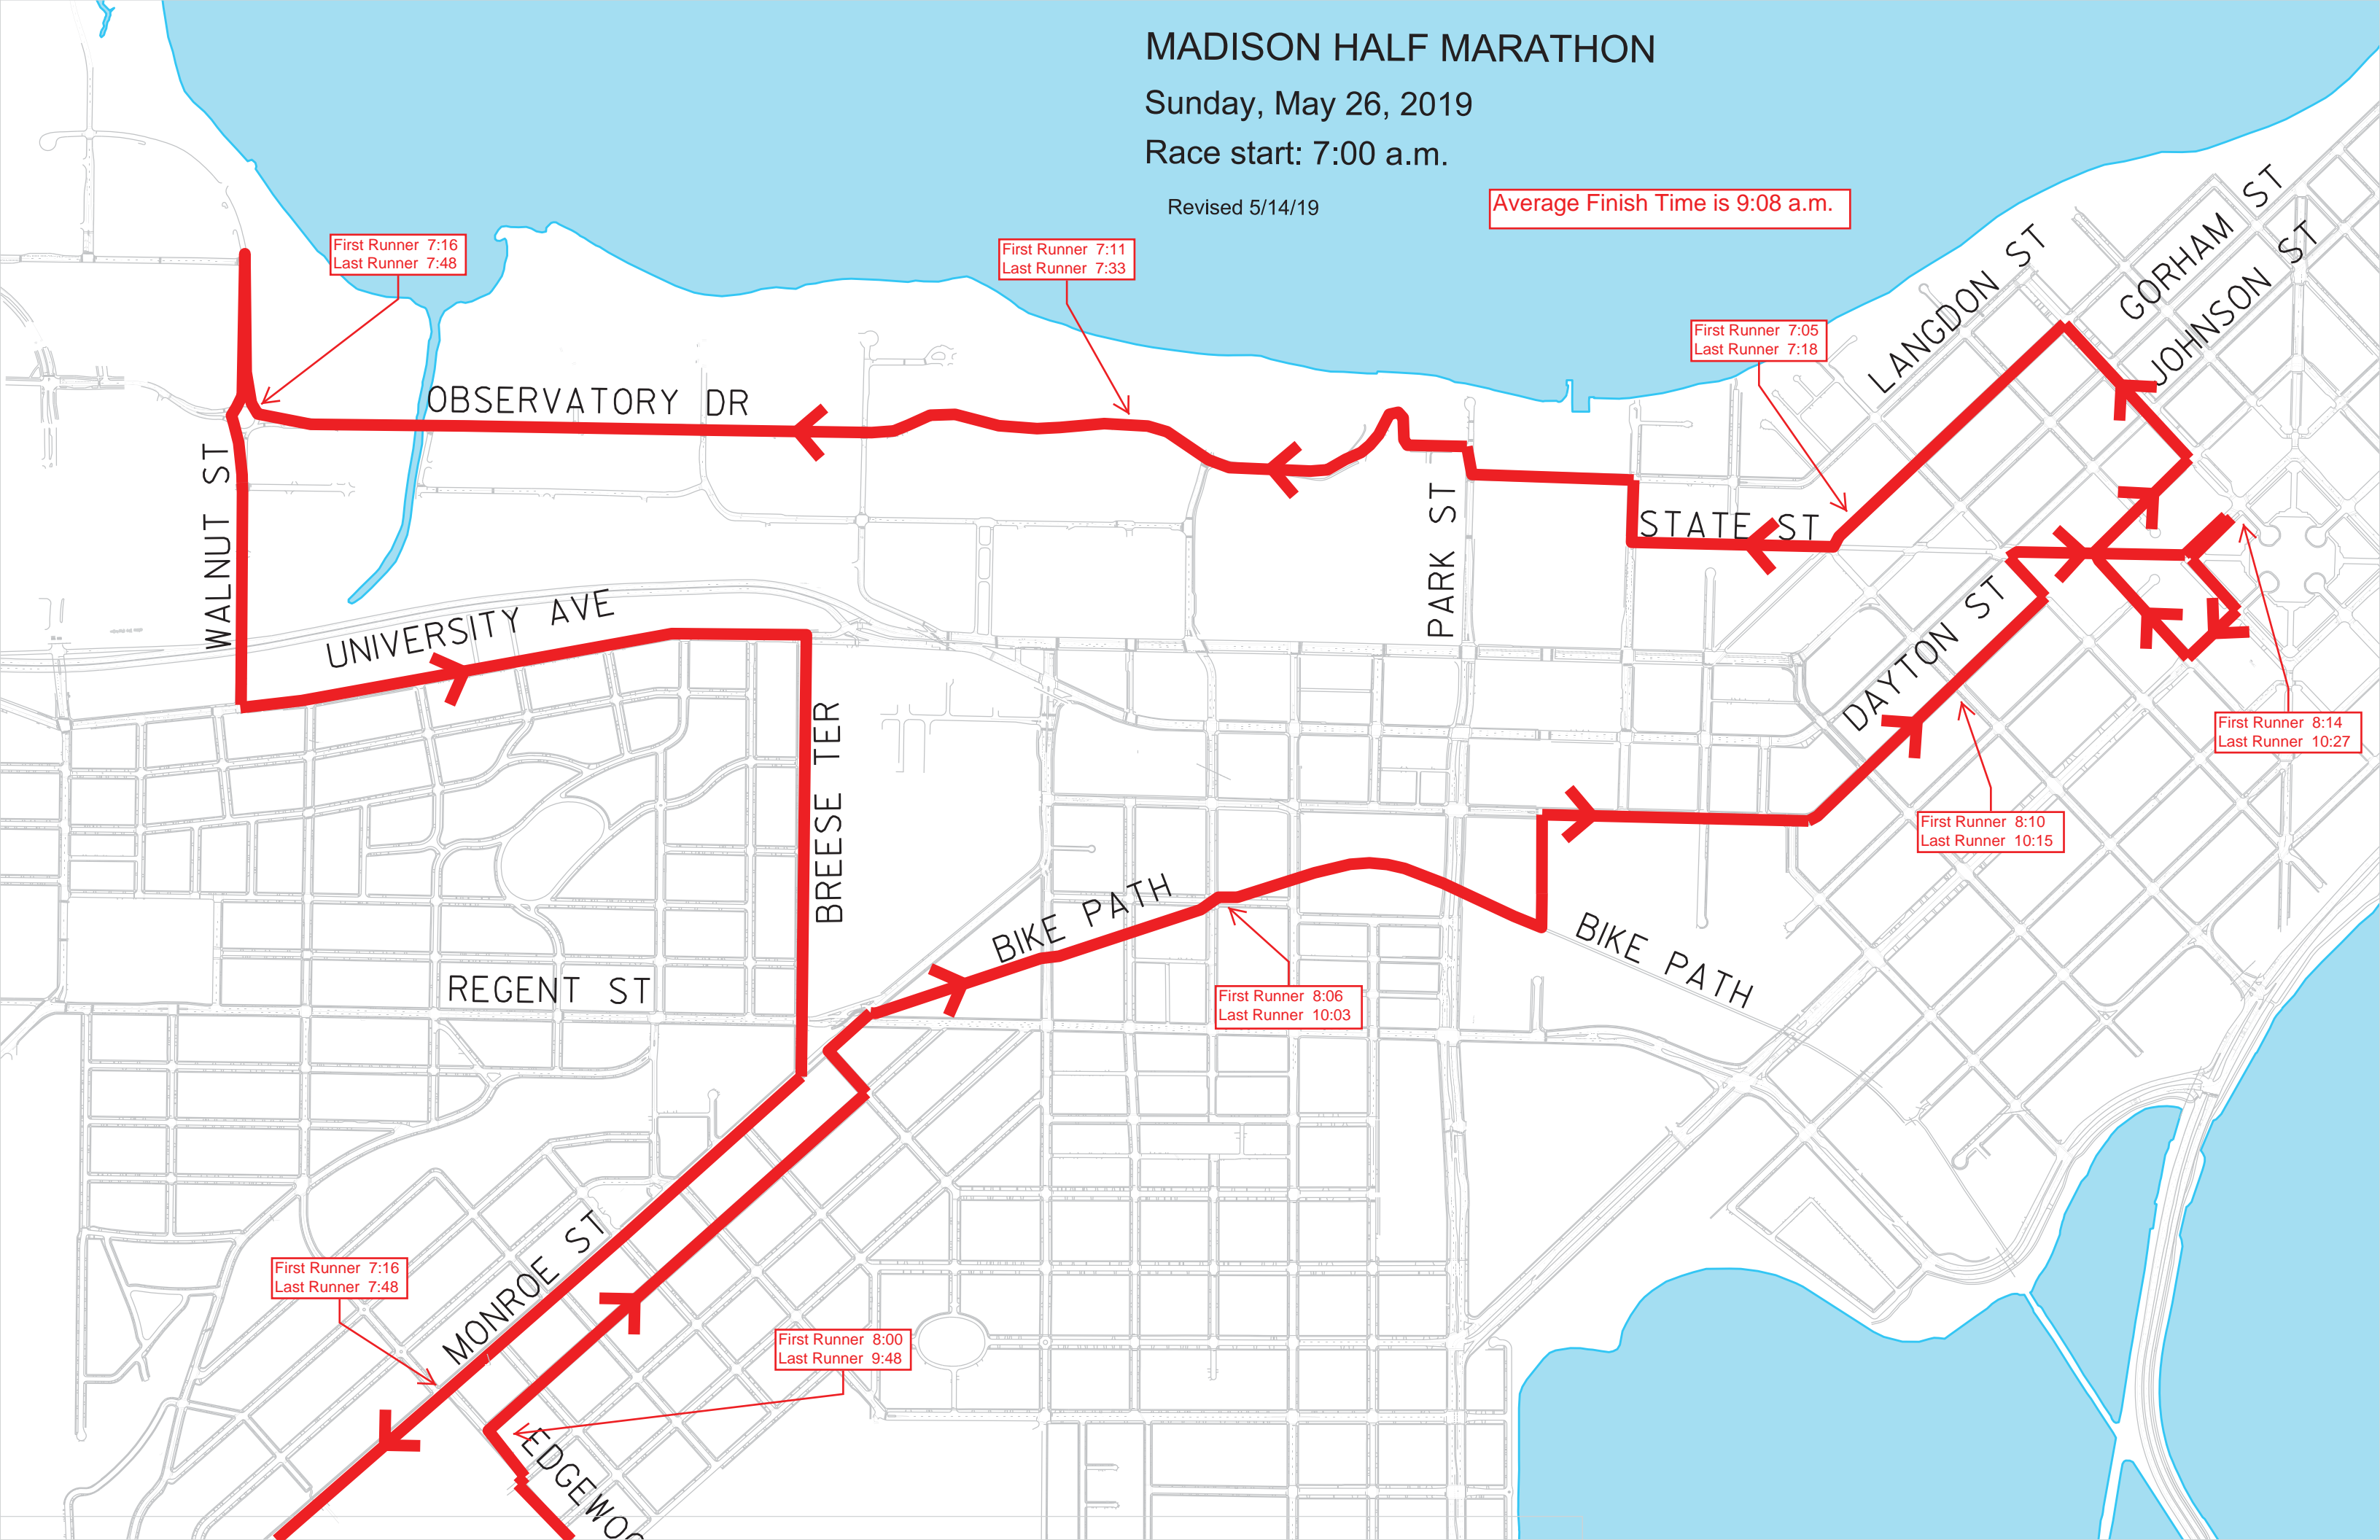

MADISON HALF MARATHON

Sunday, May 26, 2019

Race start: 7:00 a.m.

Revised 5/14/19

Average Finish Time is 9:08 a.m.

First Runner 7:33
Last Runner 8:33

First Runner 7:55
Last Runner 9:33

First Runner 7:49
Last Runner 9:18

First Runner 7:44
Last Runner 9:03

First Runner 7:38
Last Runner 8:48