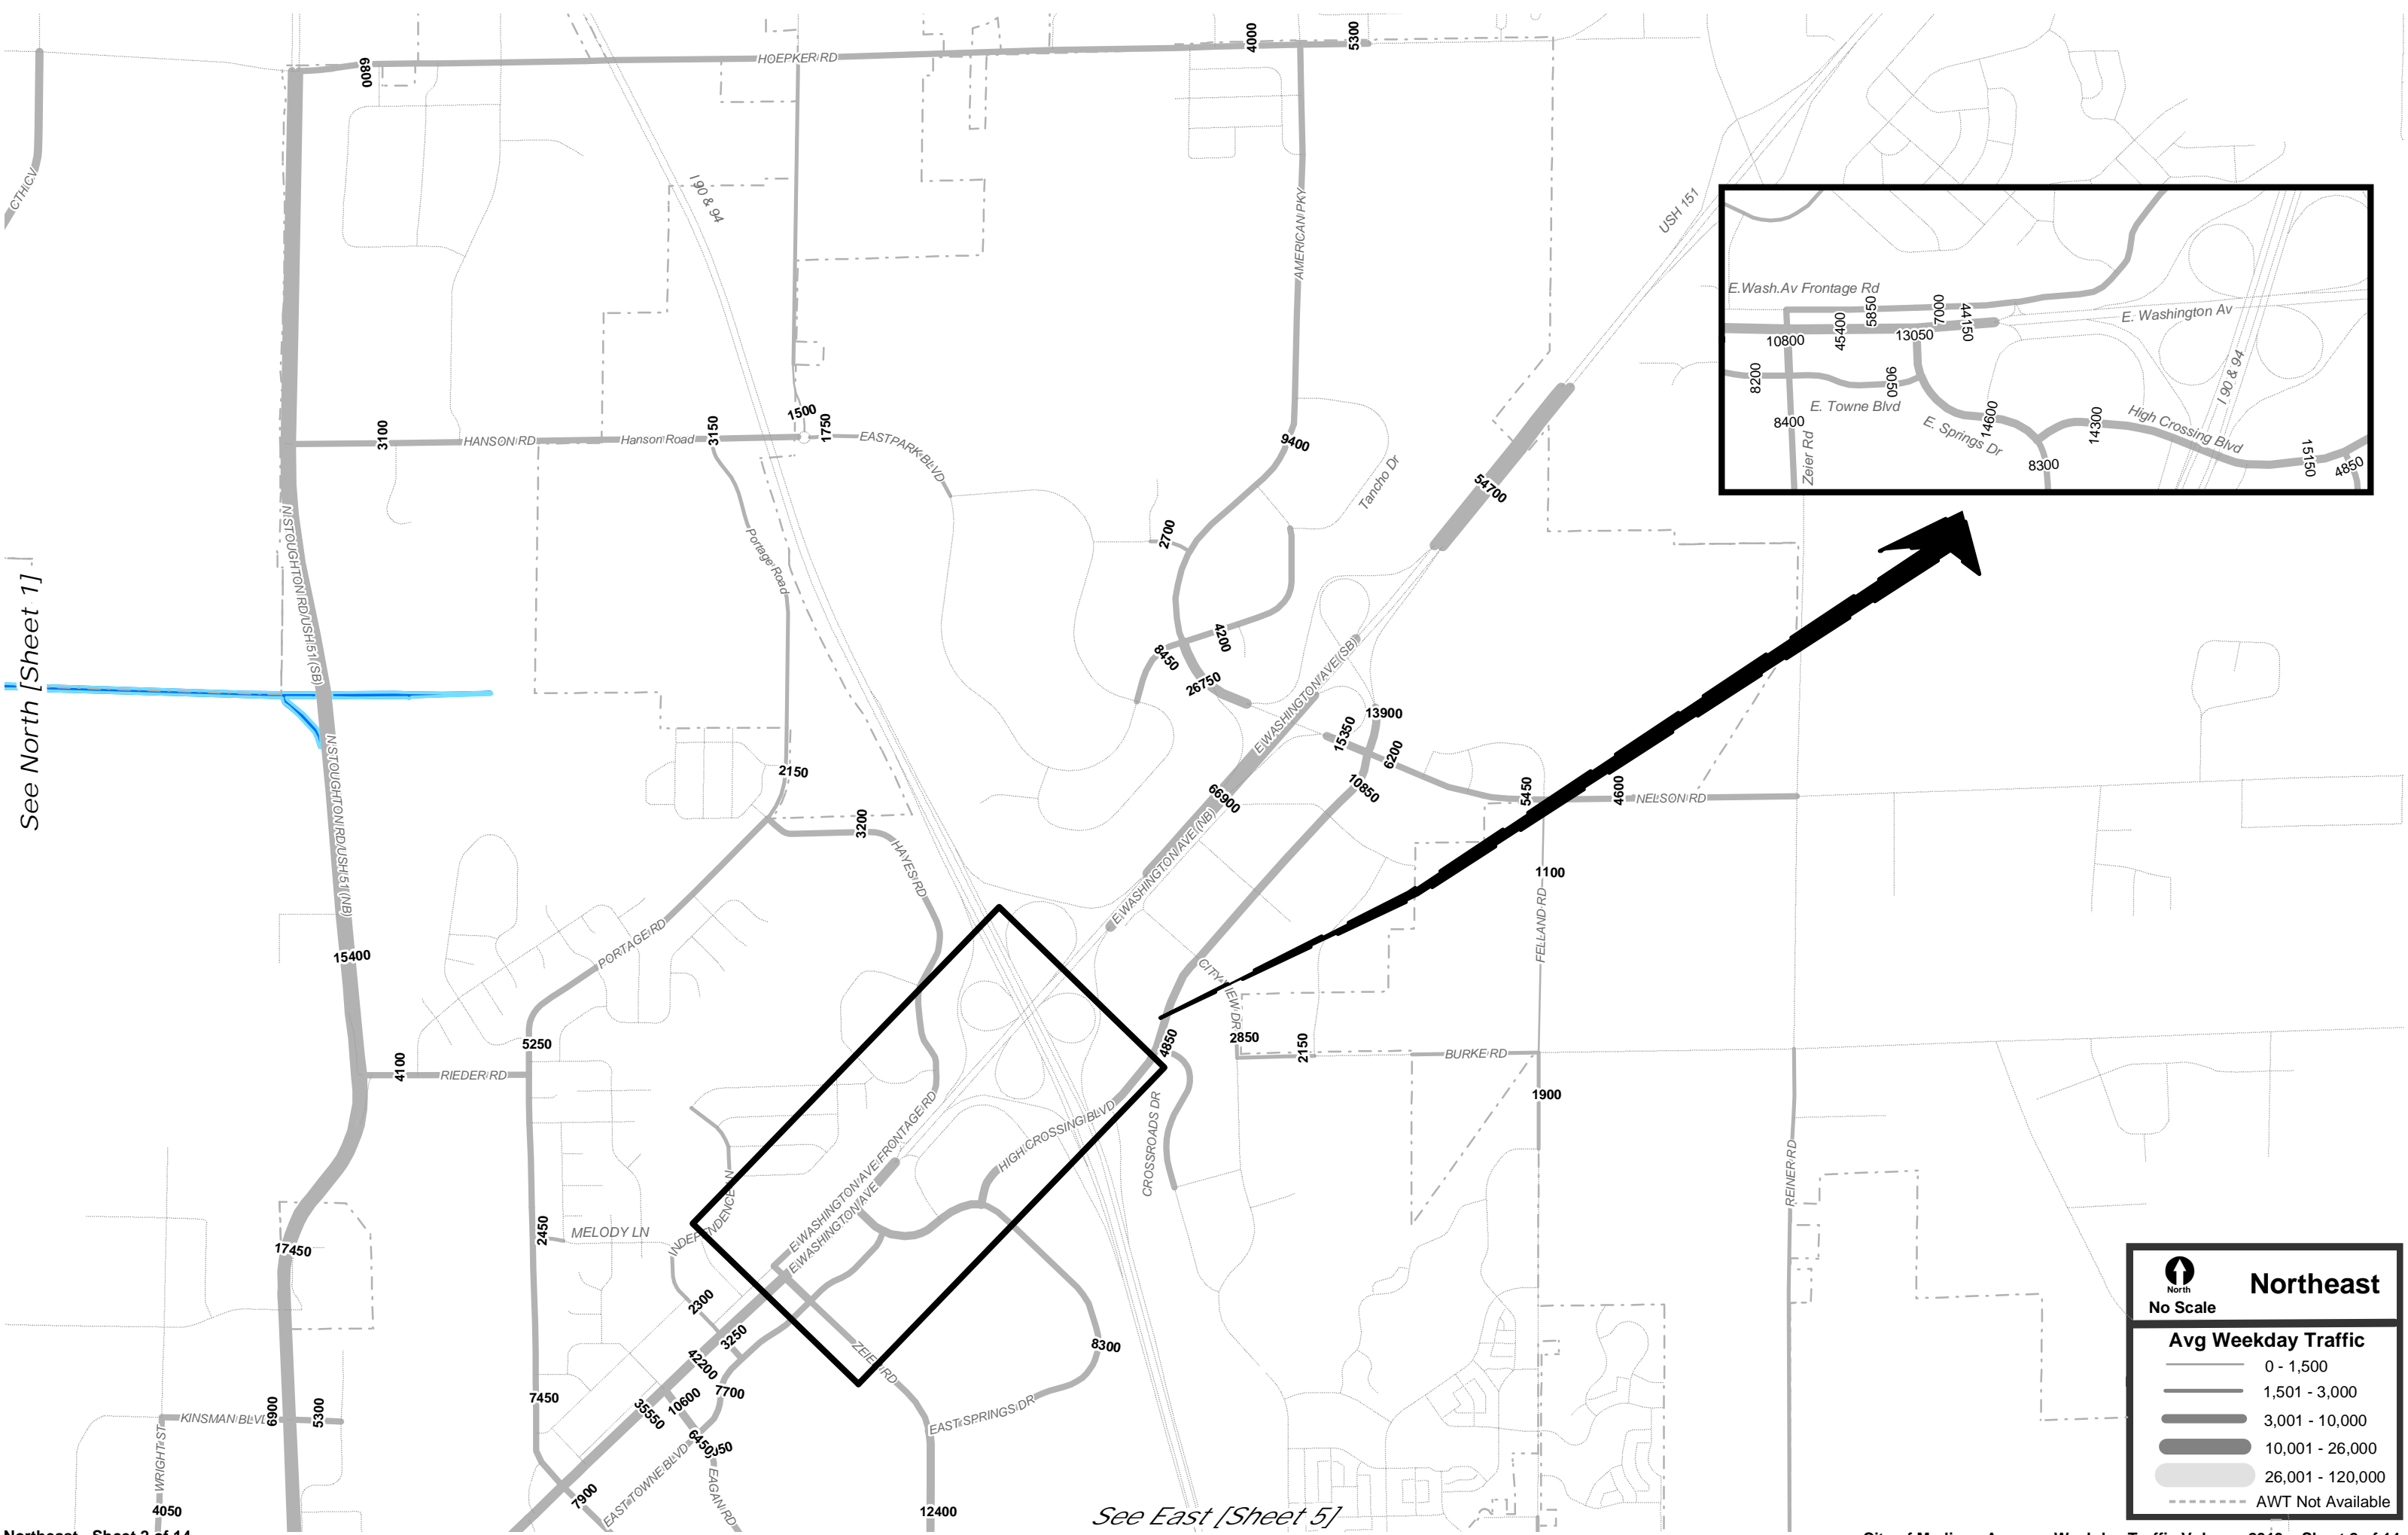

See North [Sheet 1]

North  
No Scale

**Northeast**

**Avg Weekday Traffic**

- 0 - 1,500
- 1,501 - 3,000
- 3,001 - 10,000
- 10,001 - 26,000
- 26,001 - 120,000
- AWT Not Available

See East [Sheet 5]