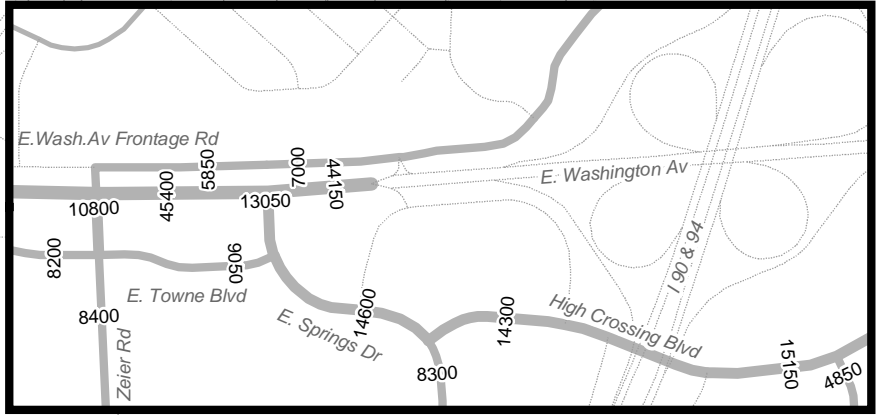

See North [Sheet 1]

North  
No Scale

**Northeast**

**Avg Weekday Traffic**

- 0 - 1,500
- 1,501 - 3,000
- 3,001 - 10,000
- 10,001 - 26,000
- 26,001 - 120,000
- AWT Not Available

See East [Sheet 5]