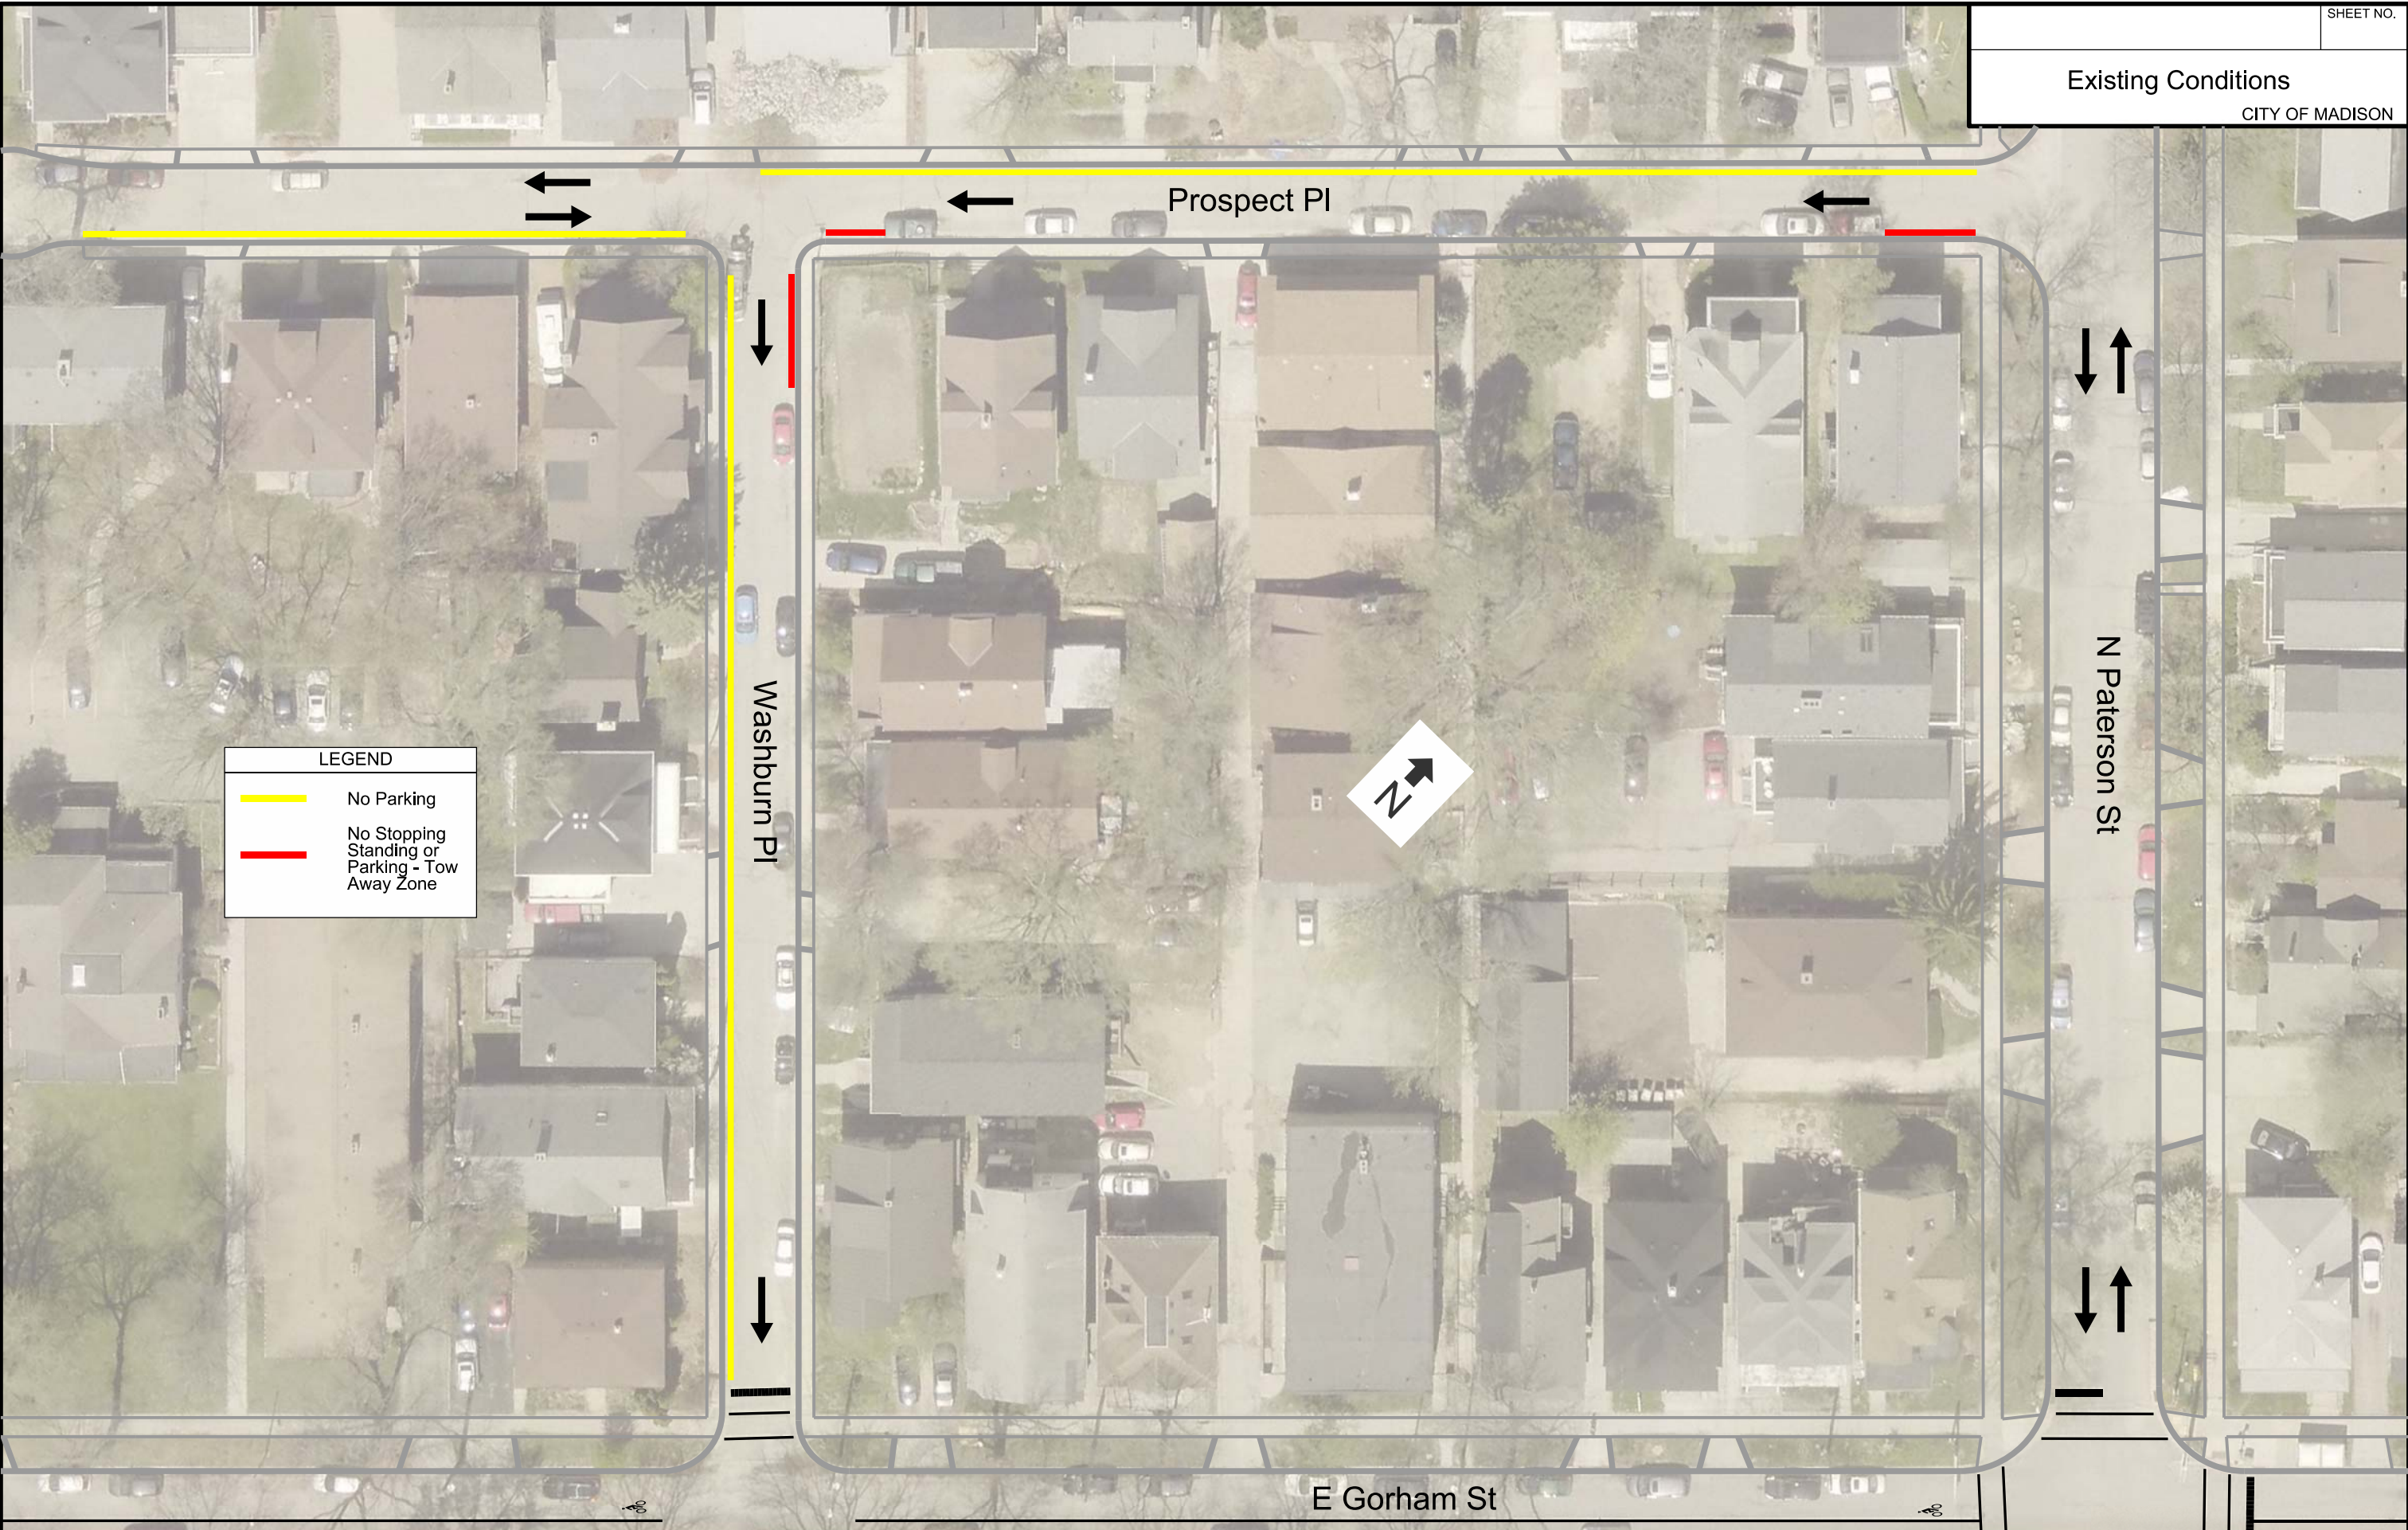

Existing Conditions

CITY OF MADISON

LEGEND	
	No Parking
	No Stopping Standing or Parking - Tow Away Zone

PLOT SCALE:

PLOT NAME:

REV. DATE:

ORIGINATOR: CITY OF MADISON, TRAFFIC ENG. DIV.