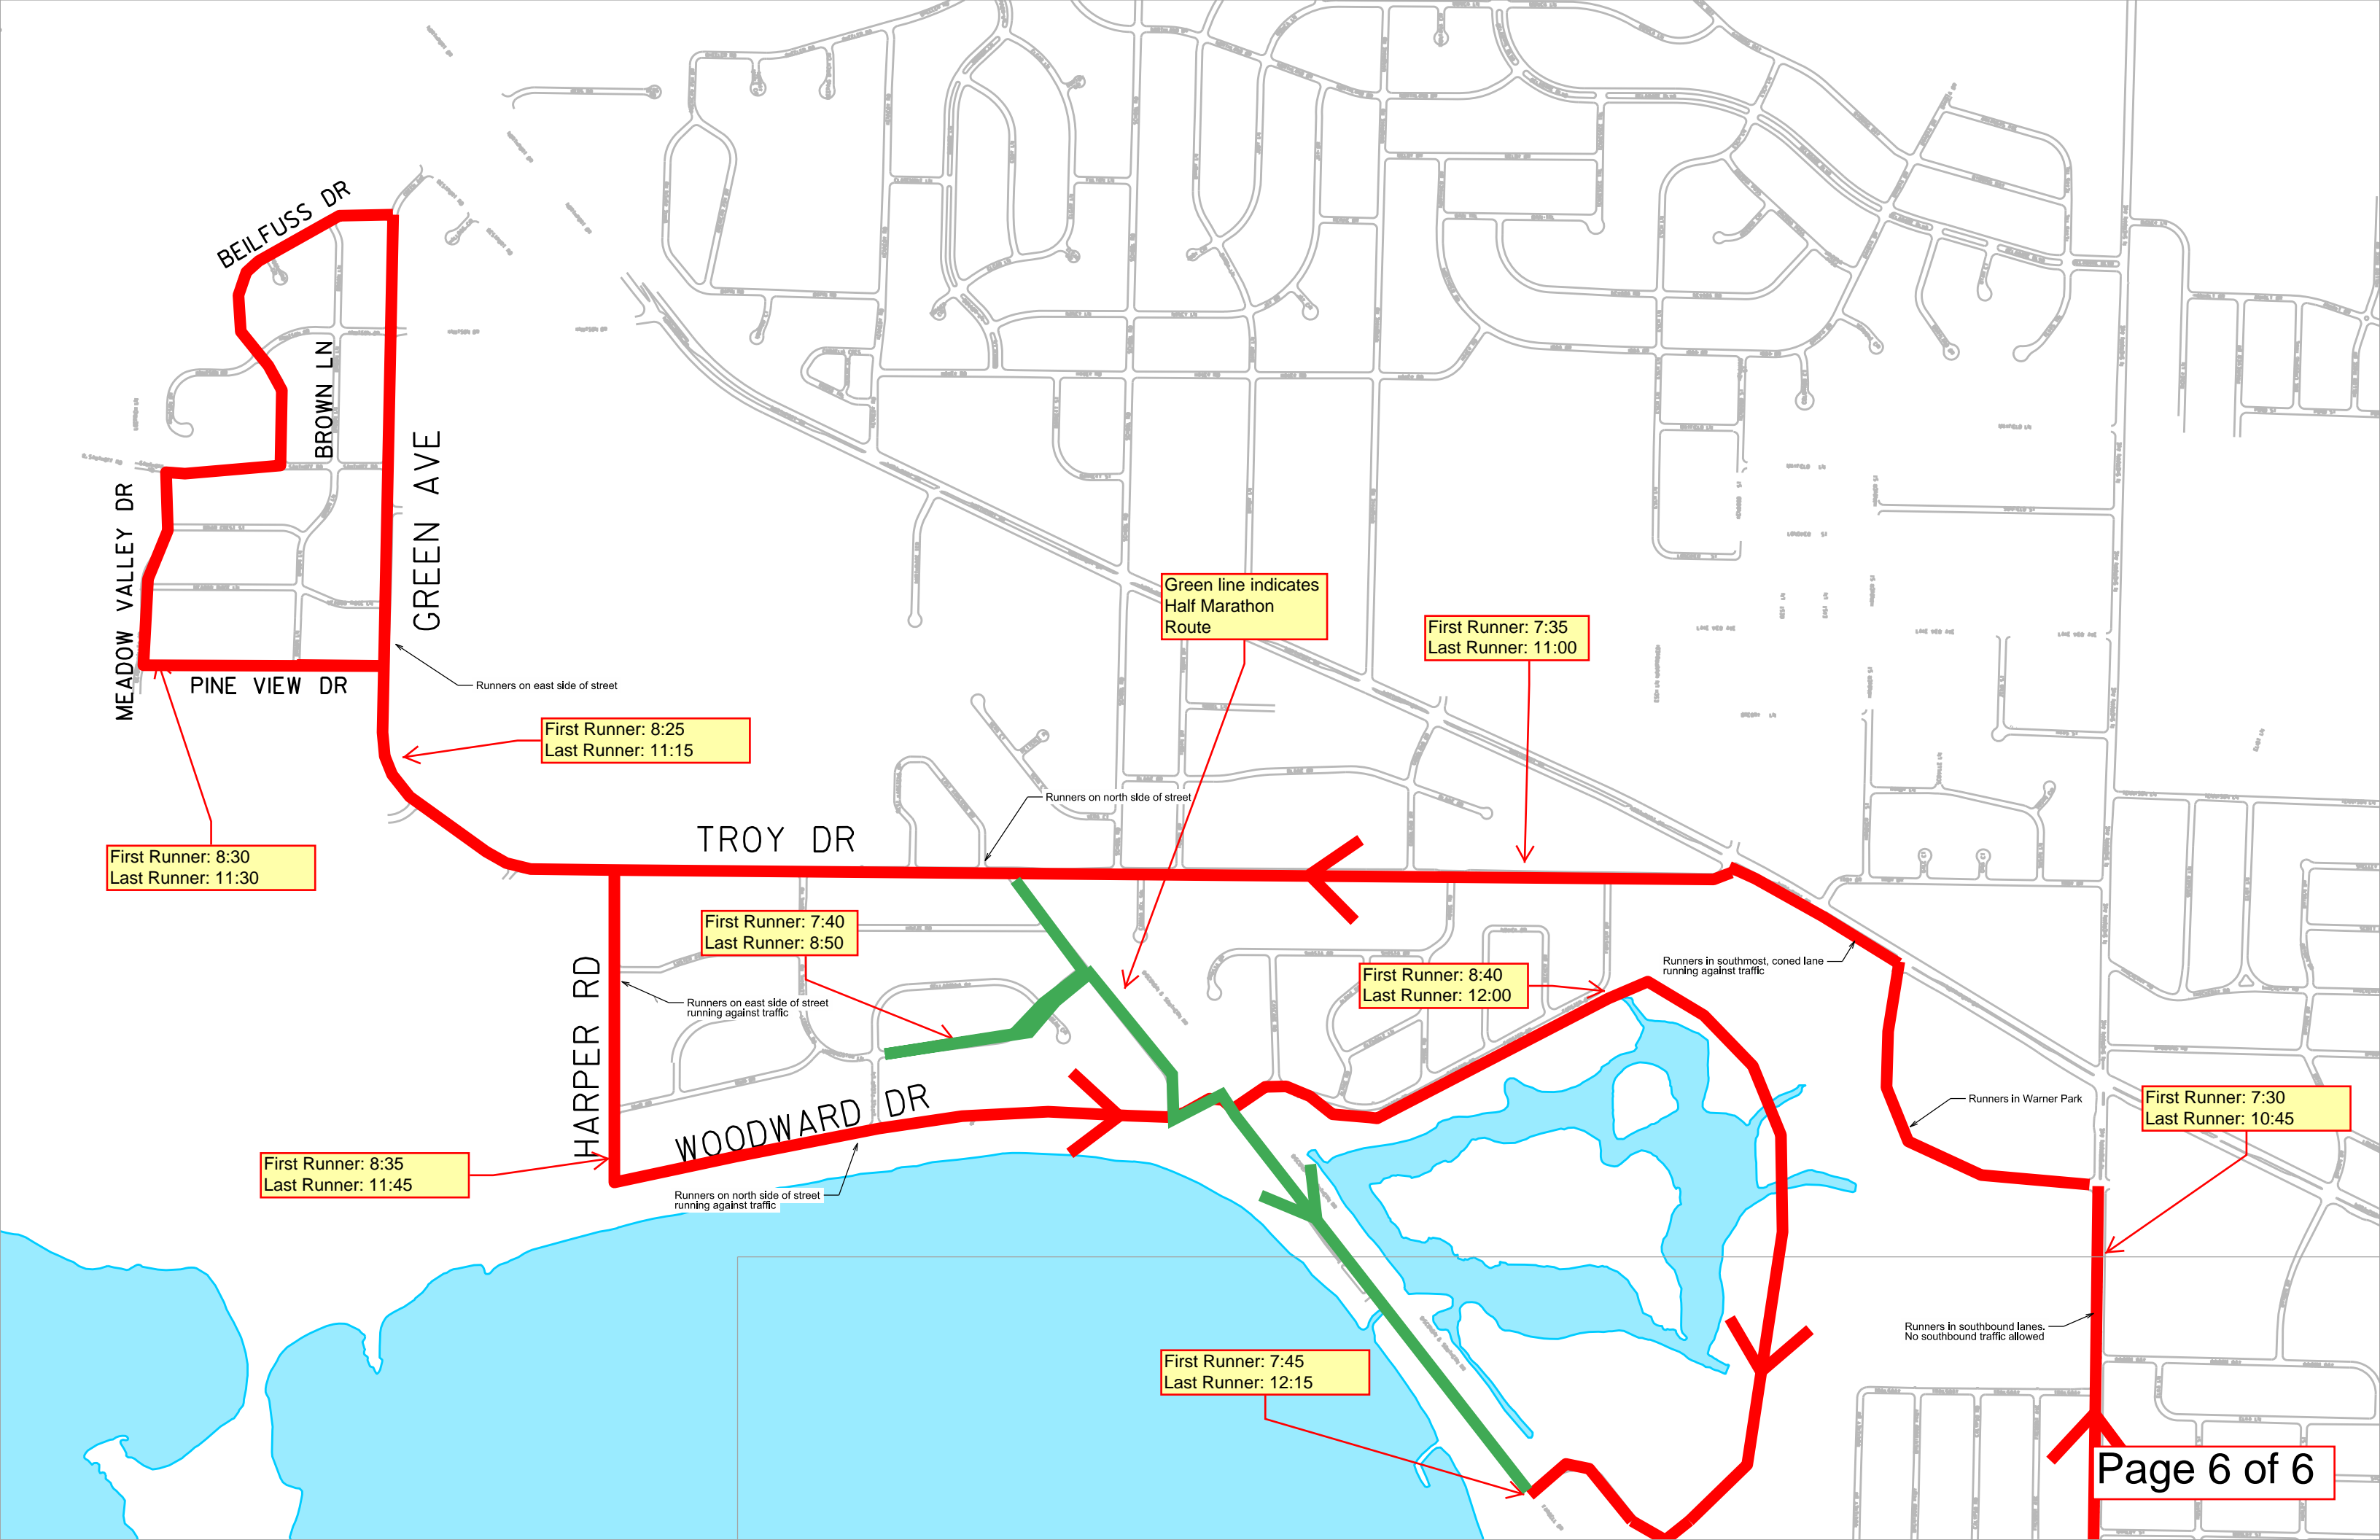

Runners in southbound lanes. No southbound traffic allowed

Runners in southbound lanes. Southbound traffic is allowed

SHERMAN AVE

FORDEM AVE

THORNTON AVE

Runners in southbound lanes.  
No southbound traffic allowed

SHERMAN AVE

Runners in southbound lanes.  
No southbound traffic allowed

First Runner: 7:25  
Last Runner: 10:30

Runners in southbound lanes.  
No southbound traffic allowed

SHERMAN AVE

Runners in southbound lanes.  
No southbound traffic allowed

Runners in southbound lanes.  
No southbound traffic allowed

Green line indicates  
Half Marathon  
Route

First Runner: 7:35  
Last Runner: 11:00

First Runner: 8:25  
Last Runner: 11:15

First Runner: 8:30  
Last Runner: 11:30

First Runner: 7:40  
Last Runner: 8:50

First Runner: 8:40  
Last Runner: 12:00

First Runner: 8:35  
Last Runner: 11:45

First Runner: 7:30  
Last Runner: 10:45

First Runner: 7:45  
Last Runner: 12:15