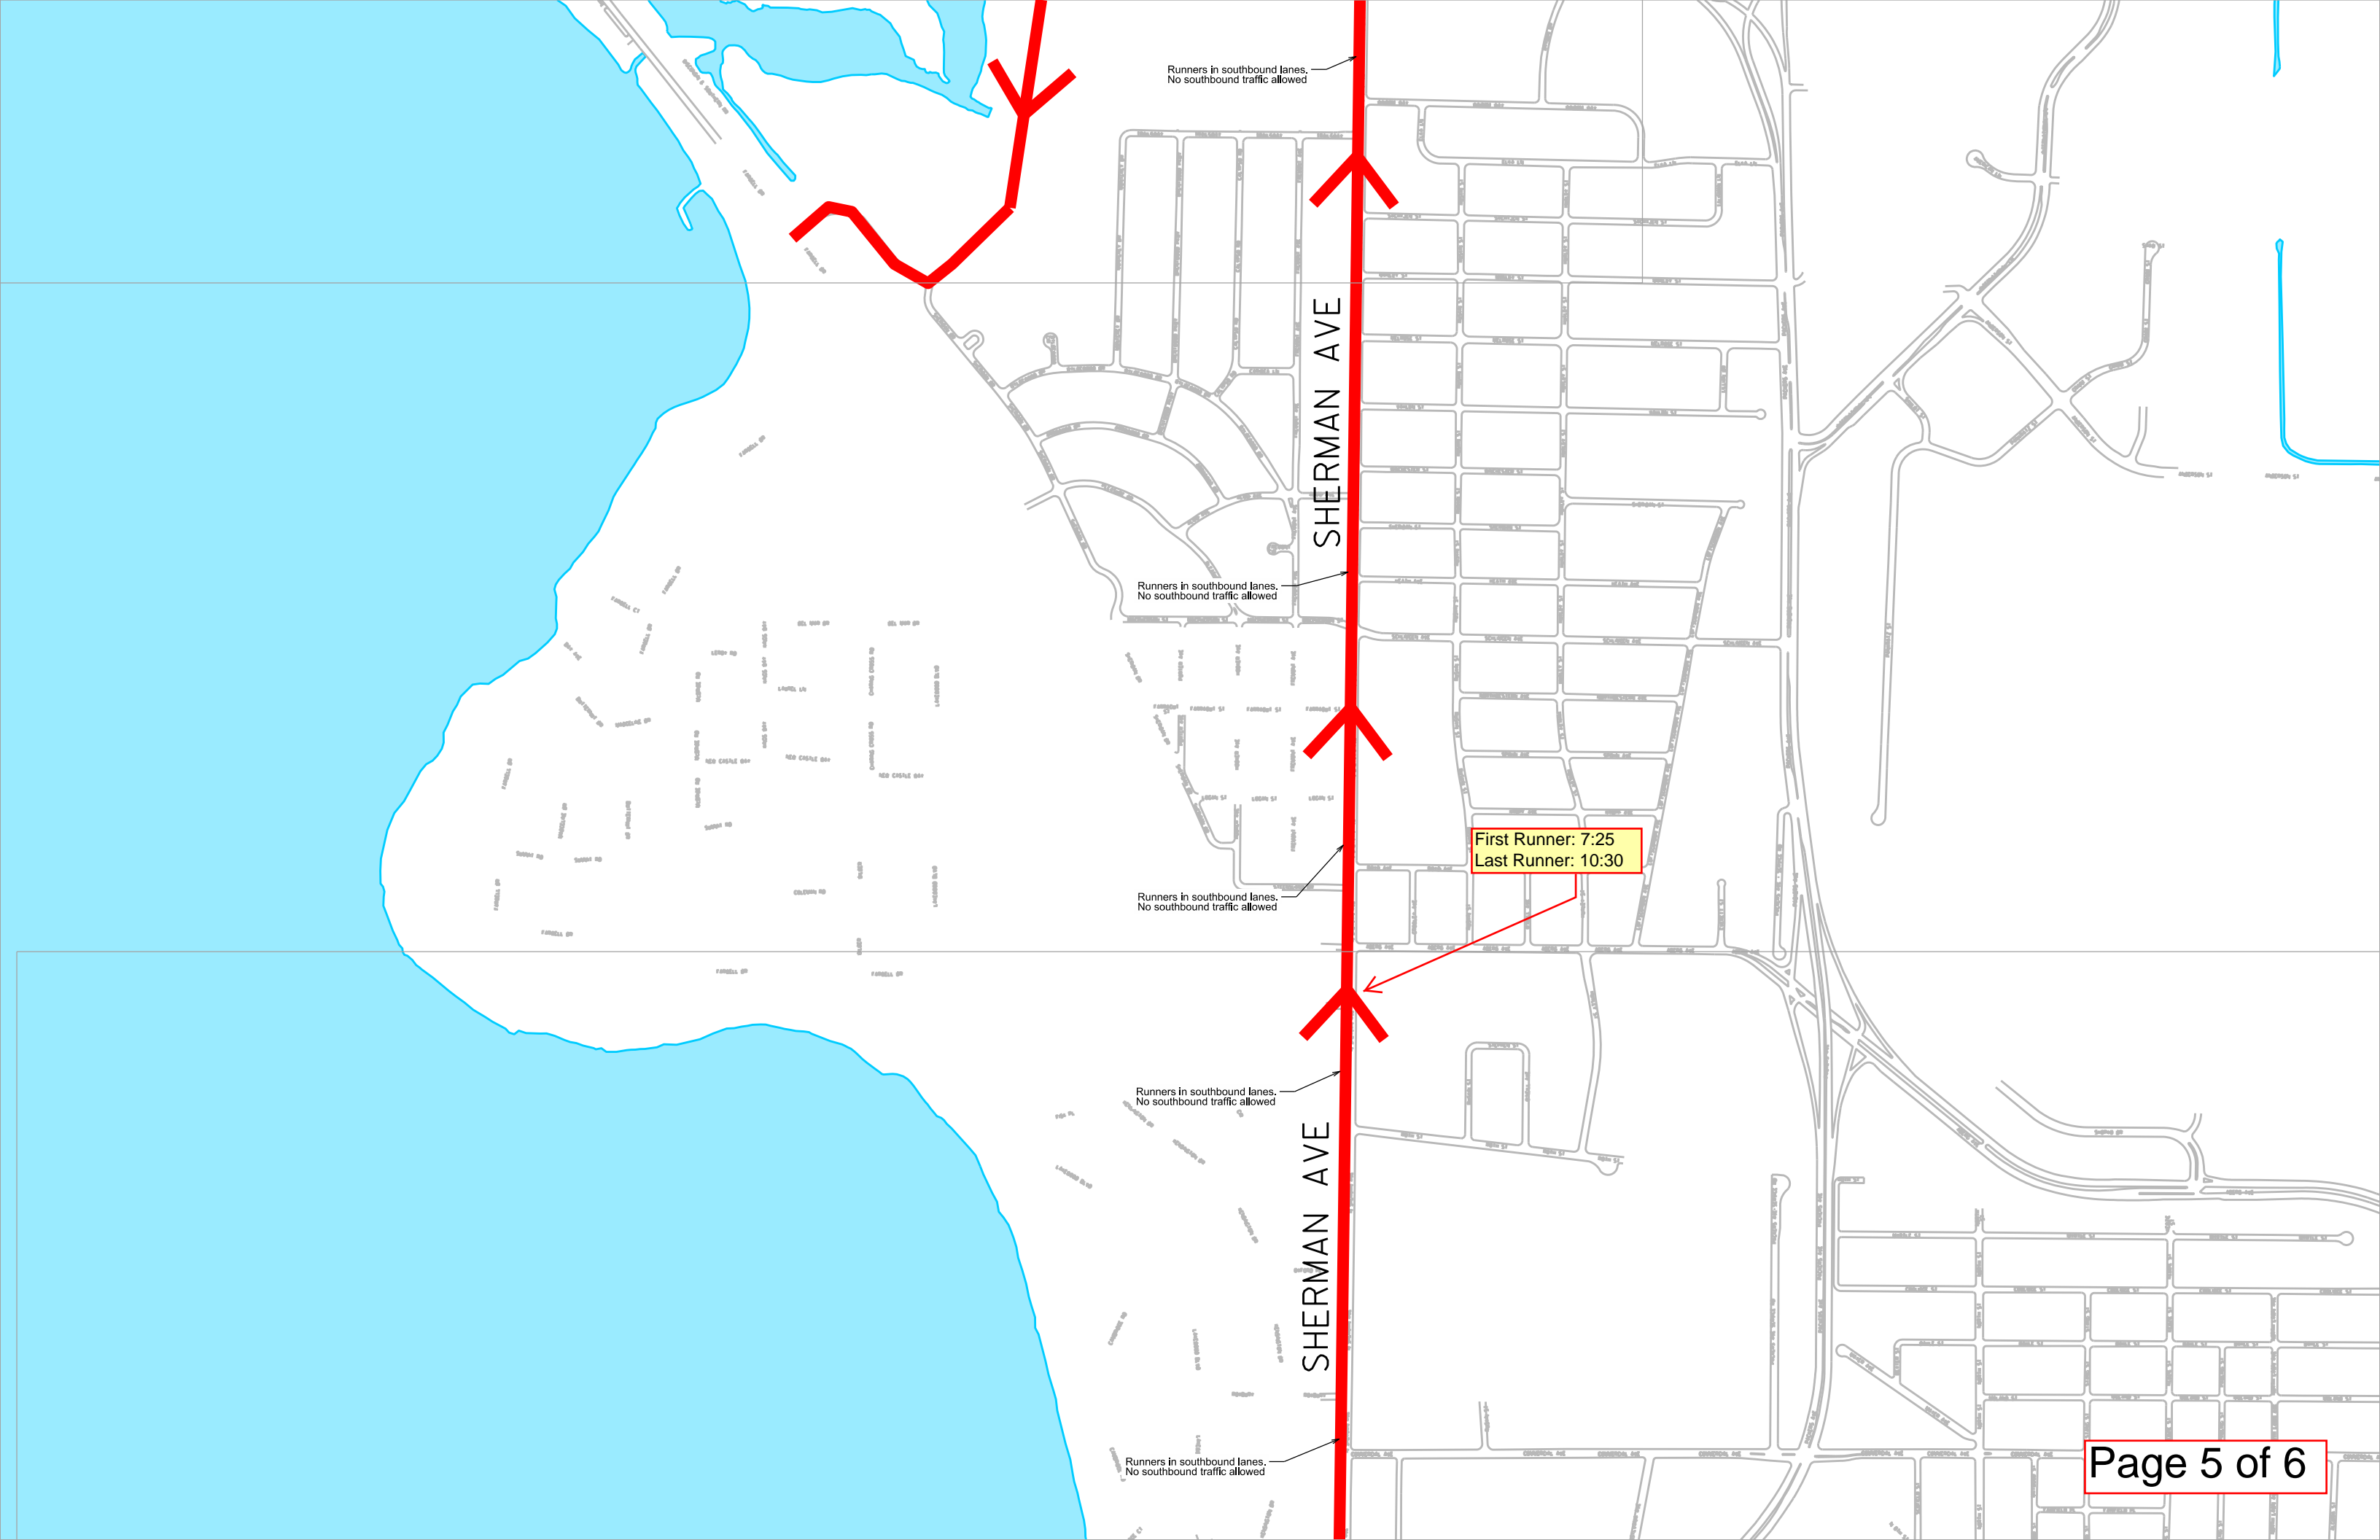

SHERMAN AVE

First Runner: 7:25
Last Runner: 10:30

SHERMAN AVE