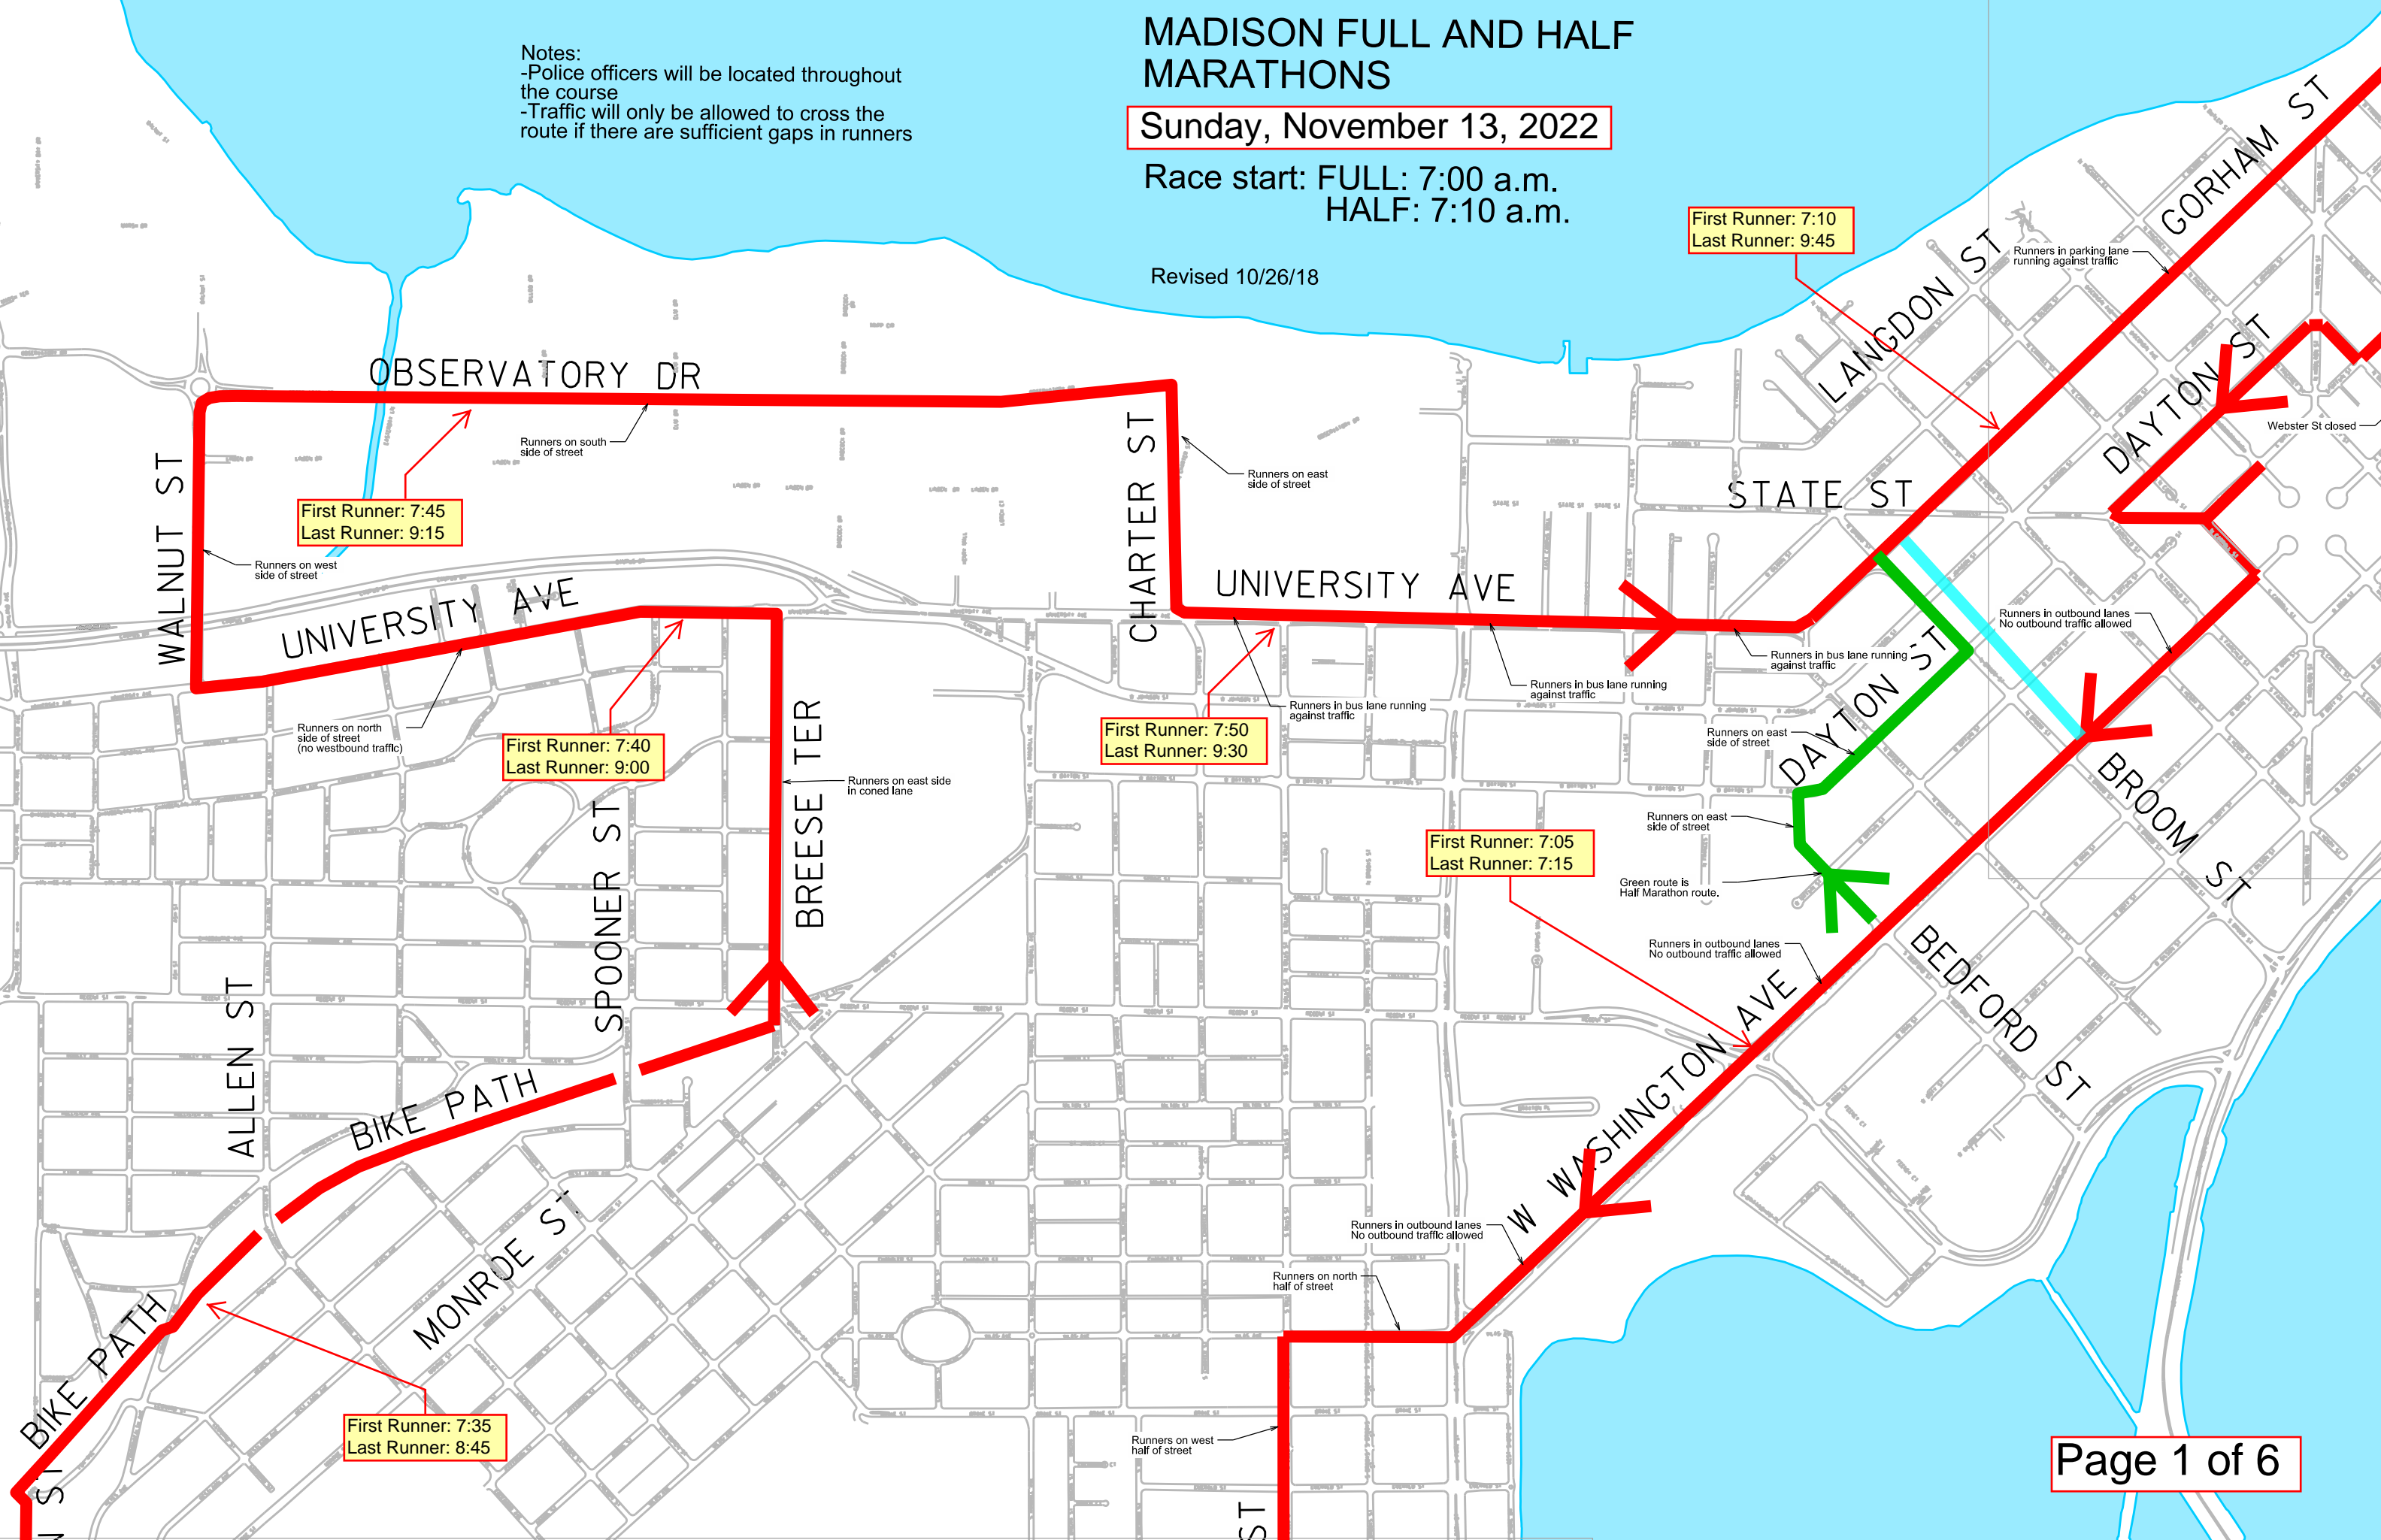

# MADISON FULL AND HALF MARATHONS

Sunday, November 13, 2022

Race start: FULL: 7:00 a.m.  
HALF: 7:10 a.m.

Revised 10/26/18

Notes:  
-Police officers will be located throughout the course  
-Traffic will only be allowed to cross the route if there are sufficient gaps in runners

Blue = location where 10K runners turn around

First Runner: 7:45  
Last Runner: 10:15

First Runner: 7:20  
Last Runner: 10:15

Runners in southbound lanes. No southbound traffic allowed

Runners in southbound lanes. No southbound traffic allowed

Runners in southbound lanes.  
No southbound traffic allowed

Green line indicates  
Half Marathon  
Route

First Runner: 7:35  
Last Runner: 11:00

First Runner: 8:25  
Last Runner: 11:15

First Runner: 8:30  
Last Runner: 11:30

First Runner: 7:40  
Last Runner: 8:50

First Runner: 8:40  
Last Runner: 12:00

First Runner: 8:35  
Last Runner: 11:45

First Runner: 7:30  
Last Runner: 10:45

First Runner: 7:45  
Last Runner: 12:15