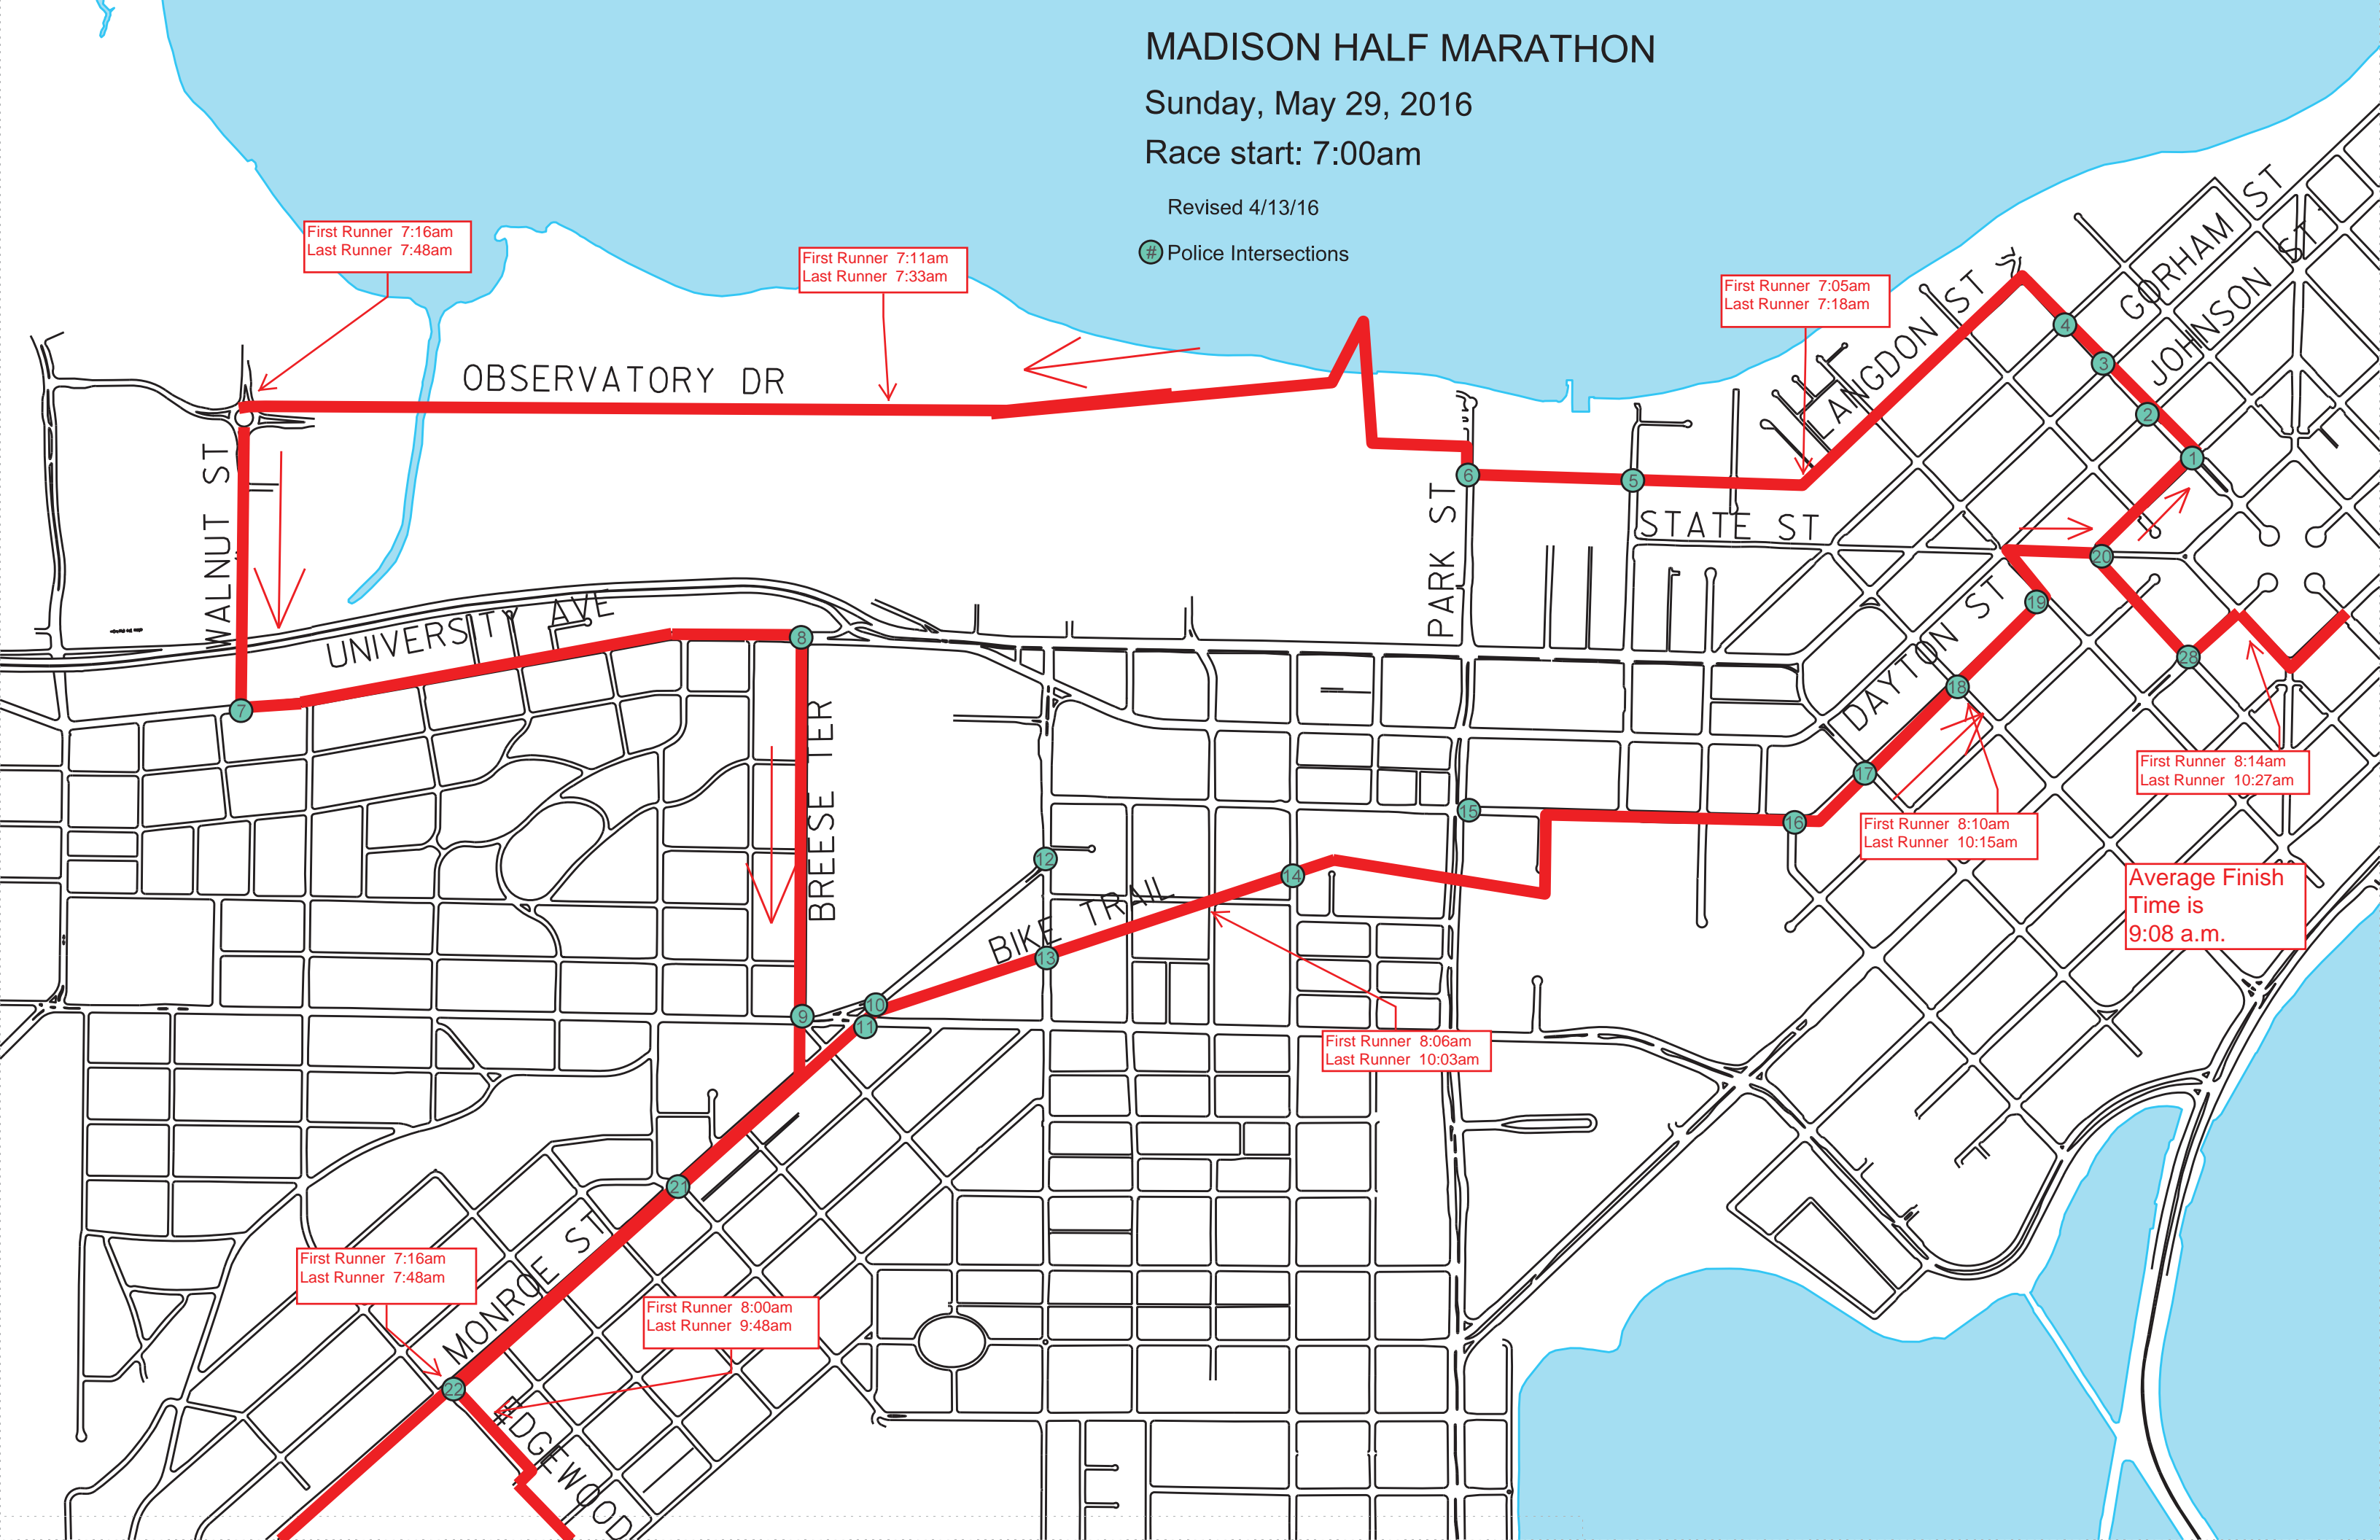

MADISON HALF MARATHON

Sunday, May 29, 2016

Race start: 7:00am

Revised 4/13/16

● Police Intersections

First Runner 7:16am
Last Runner 7:48am

First Runner 7:11am
Last Runner 7:33am

First Runner 7:05am
Last Runner 7:18am

First Runner 8:14am
Last Runner 10:27am

Average Finish
Time is
9:08 a.m.

First Runner 8:10am
Last Runner 10:15am

First Runner 8:06am
Last Runner 10:03am

First Runner 8:00am
Last Runner 9:48am

First Runner 7:16am
Last Runner 7:48am

KNICKEBROCKE

MONROE ST

ODANA ST

NAKOMA RD

SEMINOLE HWY

MANITOU WY

ARBORETUM DR

...AVE

First Runner 7:55am
Last Runner 9:33am

First Runner 7:33am
Last Runner 8:33am

First Runner 7:49am
Last Runner 9:18am

First Runner 7:44am
Last Runner 9:03am

First Runner 7:38am
Last Runner 8:48am