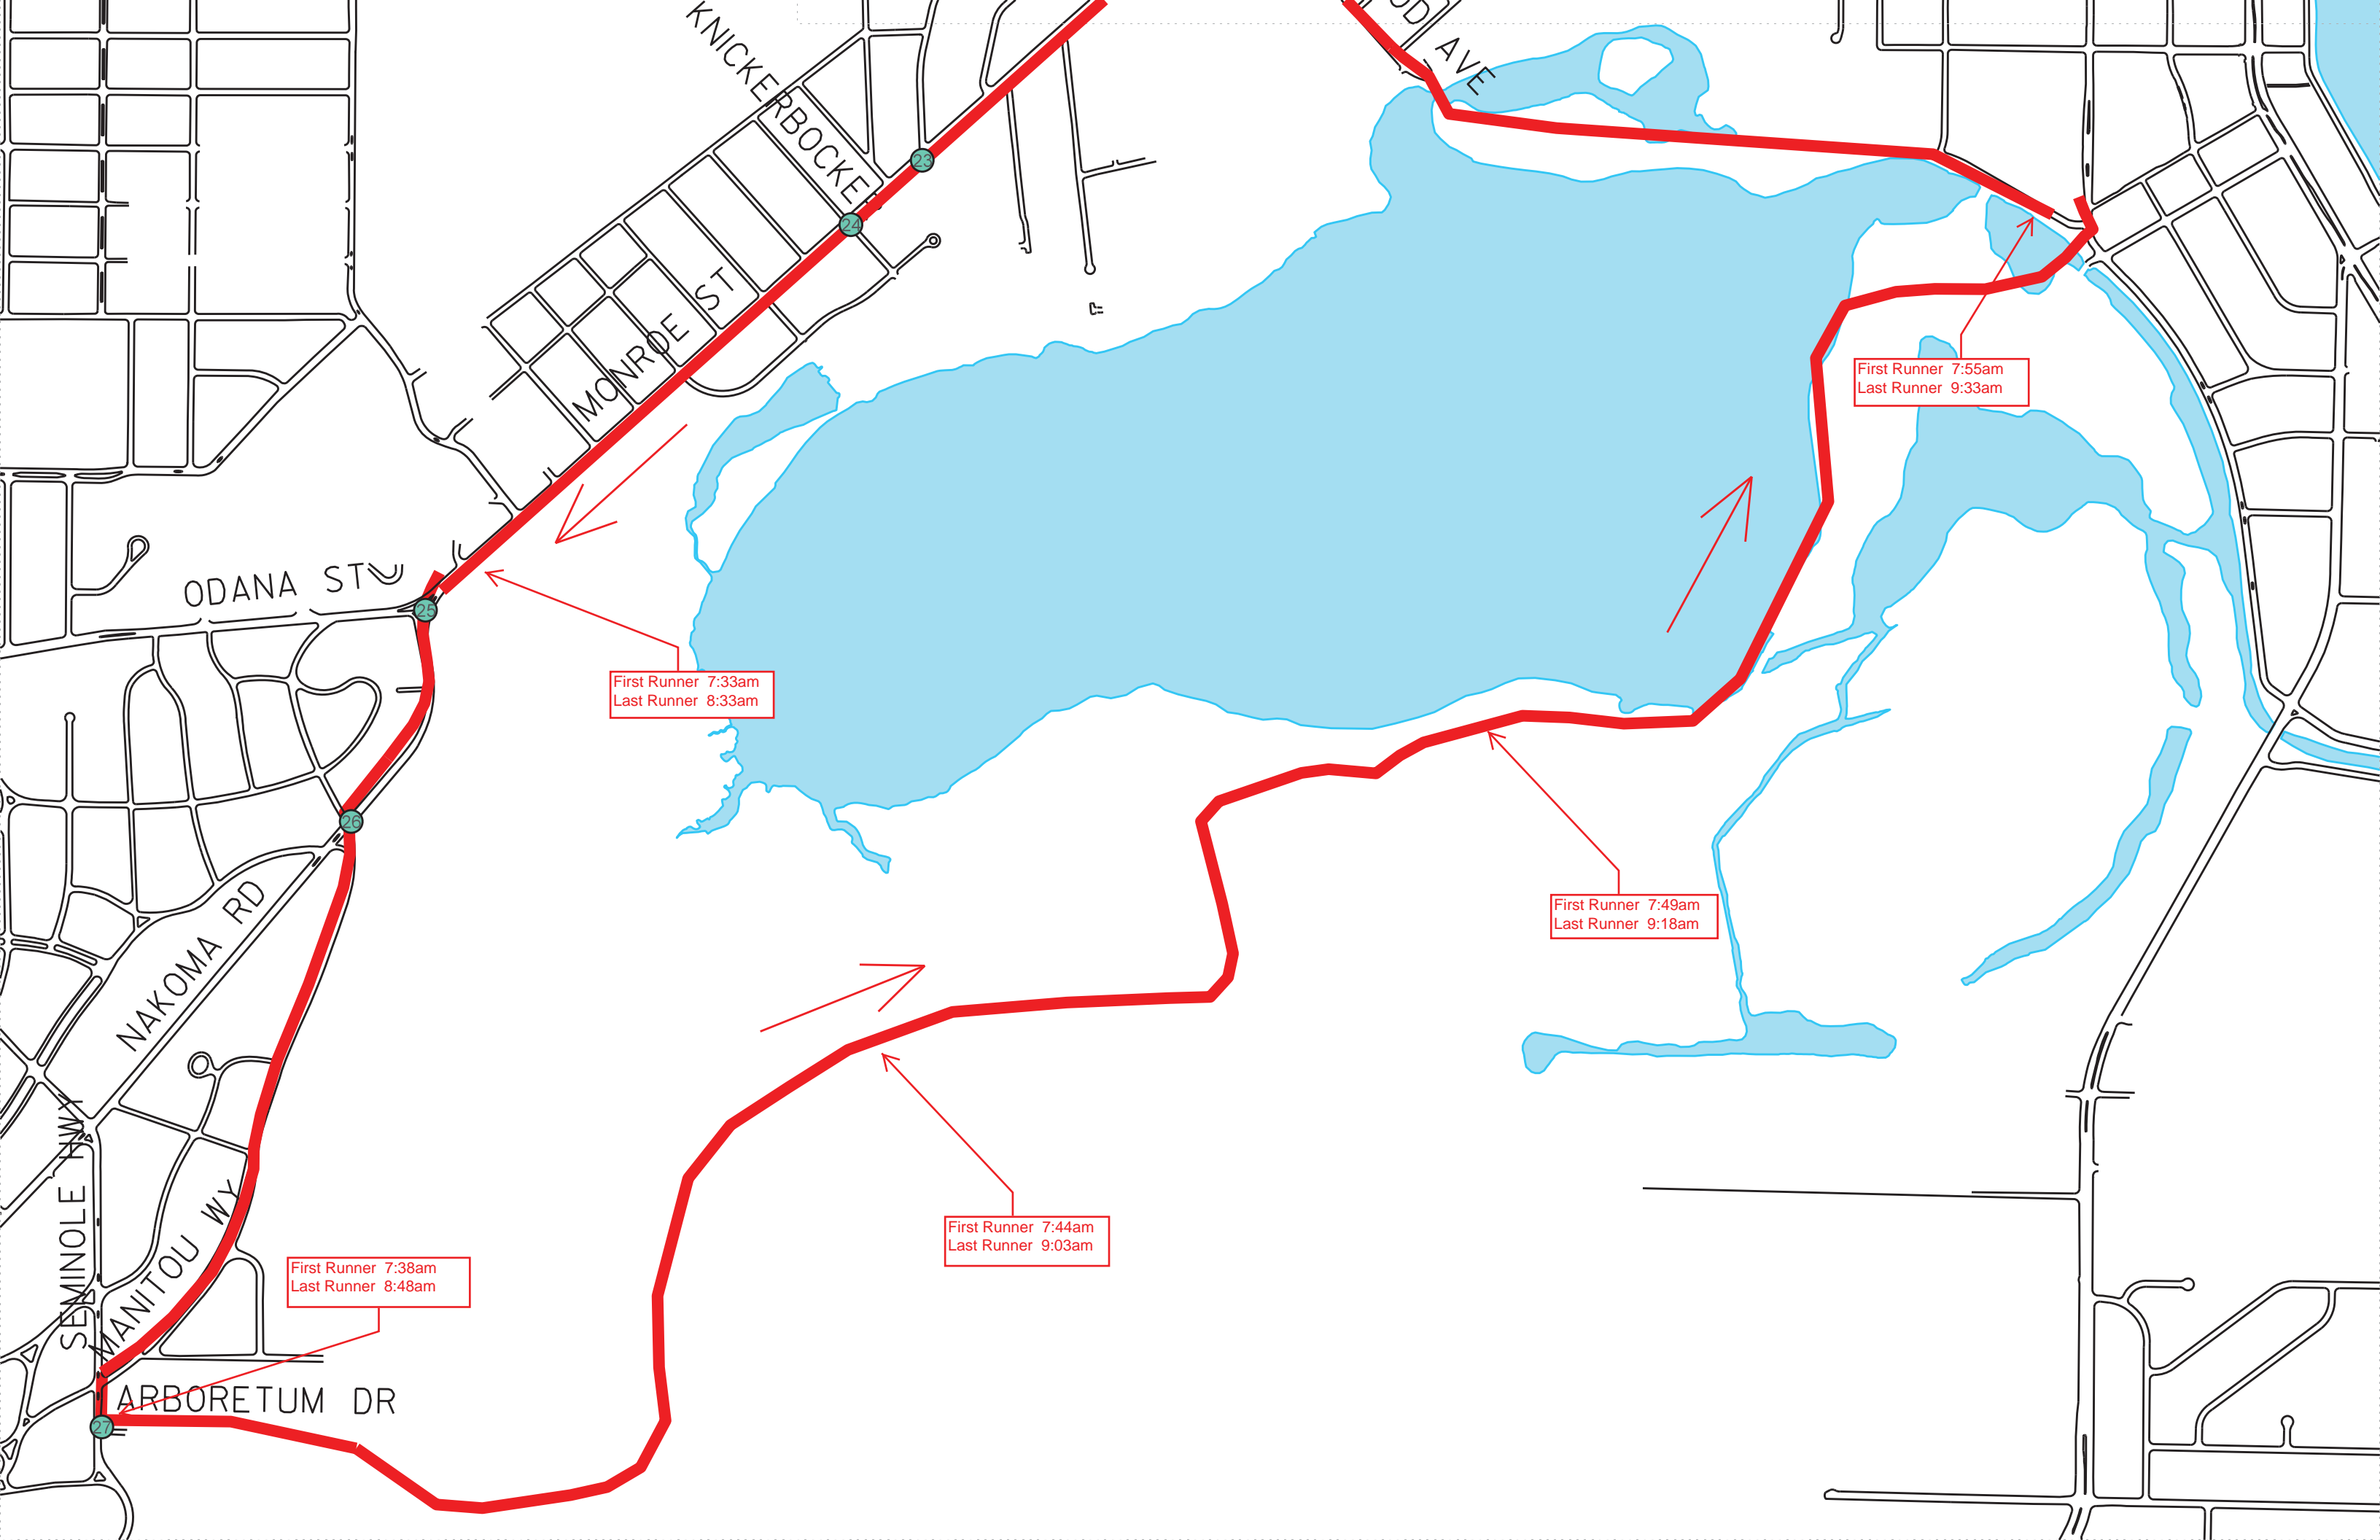

MADISON HALF MARATHON

Sunday, May 29, 2016

Race start: 7:00am

Revised 4/13/16

● Police Intersections

First Runner 7:16am
Last Runner 7:48am

First Runner 7:11am
Last Runner 7:33am

First Runner 7:05am
Last Runner 7:18am

First Runner 8:14am
Last Runner 10:27am

Average Finish
Time is
9:08 a.m.

First Runner 8:10am
Last Runner 10:15am

First Runner 8:06am
Last Runner 10:03am

First Runner 8:00am
Last Runner 9:48am

First Runner 7:16am
Last Runner 7:48am

KNICKEBROCKE

MONROE ST

ODANA ST

NAKOMA RD

SEMINOLE HWY

MANITOU WY

ARBORETUM DR

...AVE

First Runner 7:55am
Last Runner 9:33am

First Runner 7:33am
Last Runner 8:33am

First Runner 7:49am
Last Runner 9:18am

First Runner 7:44am
Last Runner 9:03am

First Runner 7:38am
Last Runner 8:48am