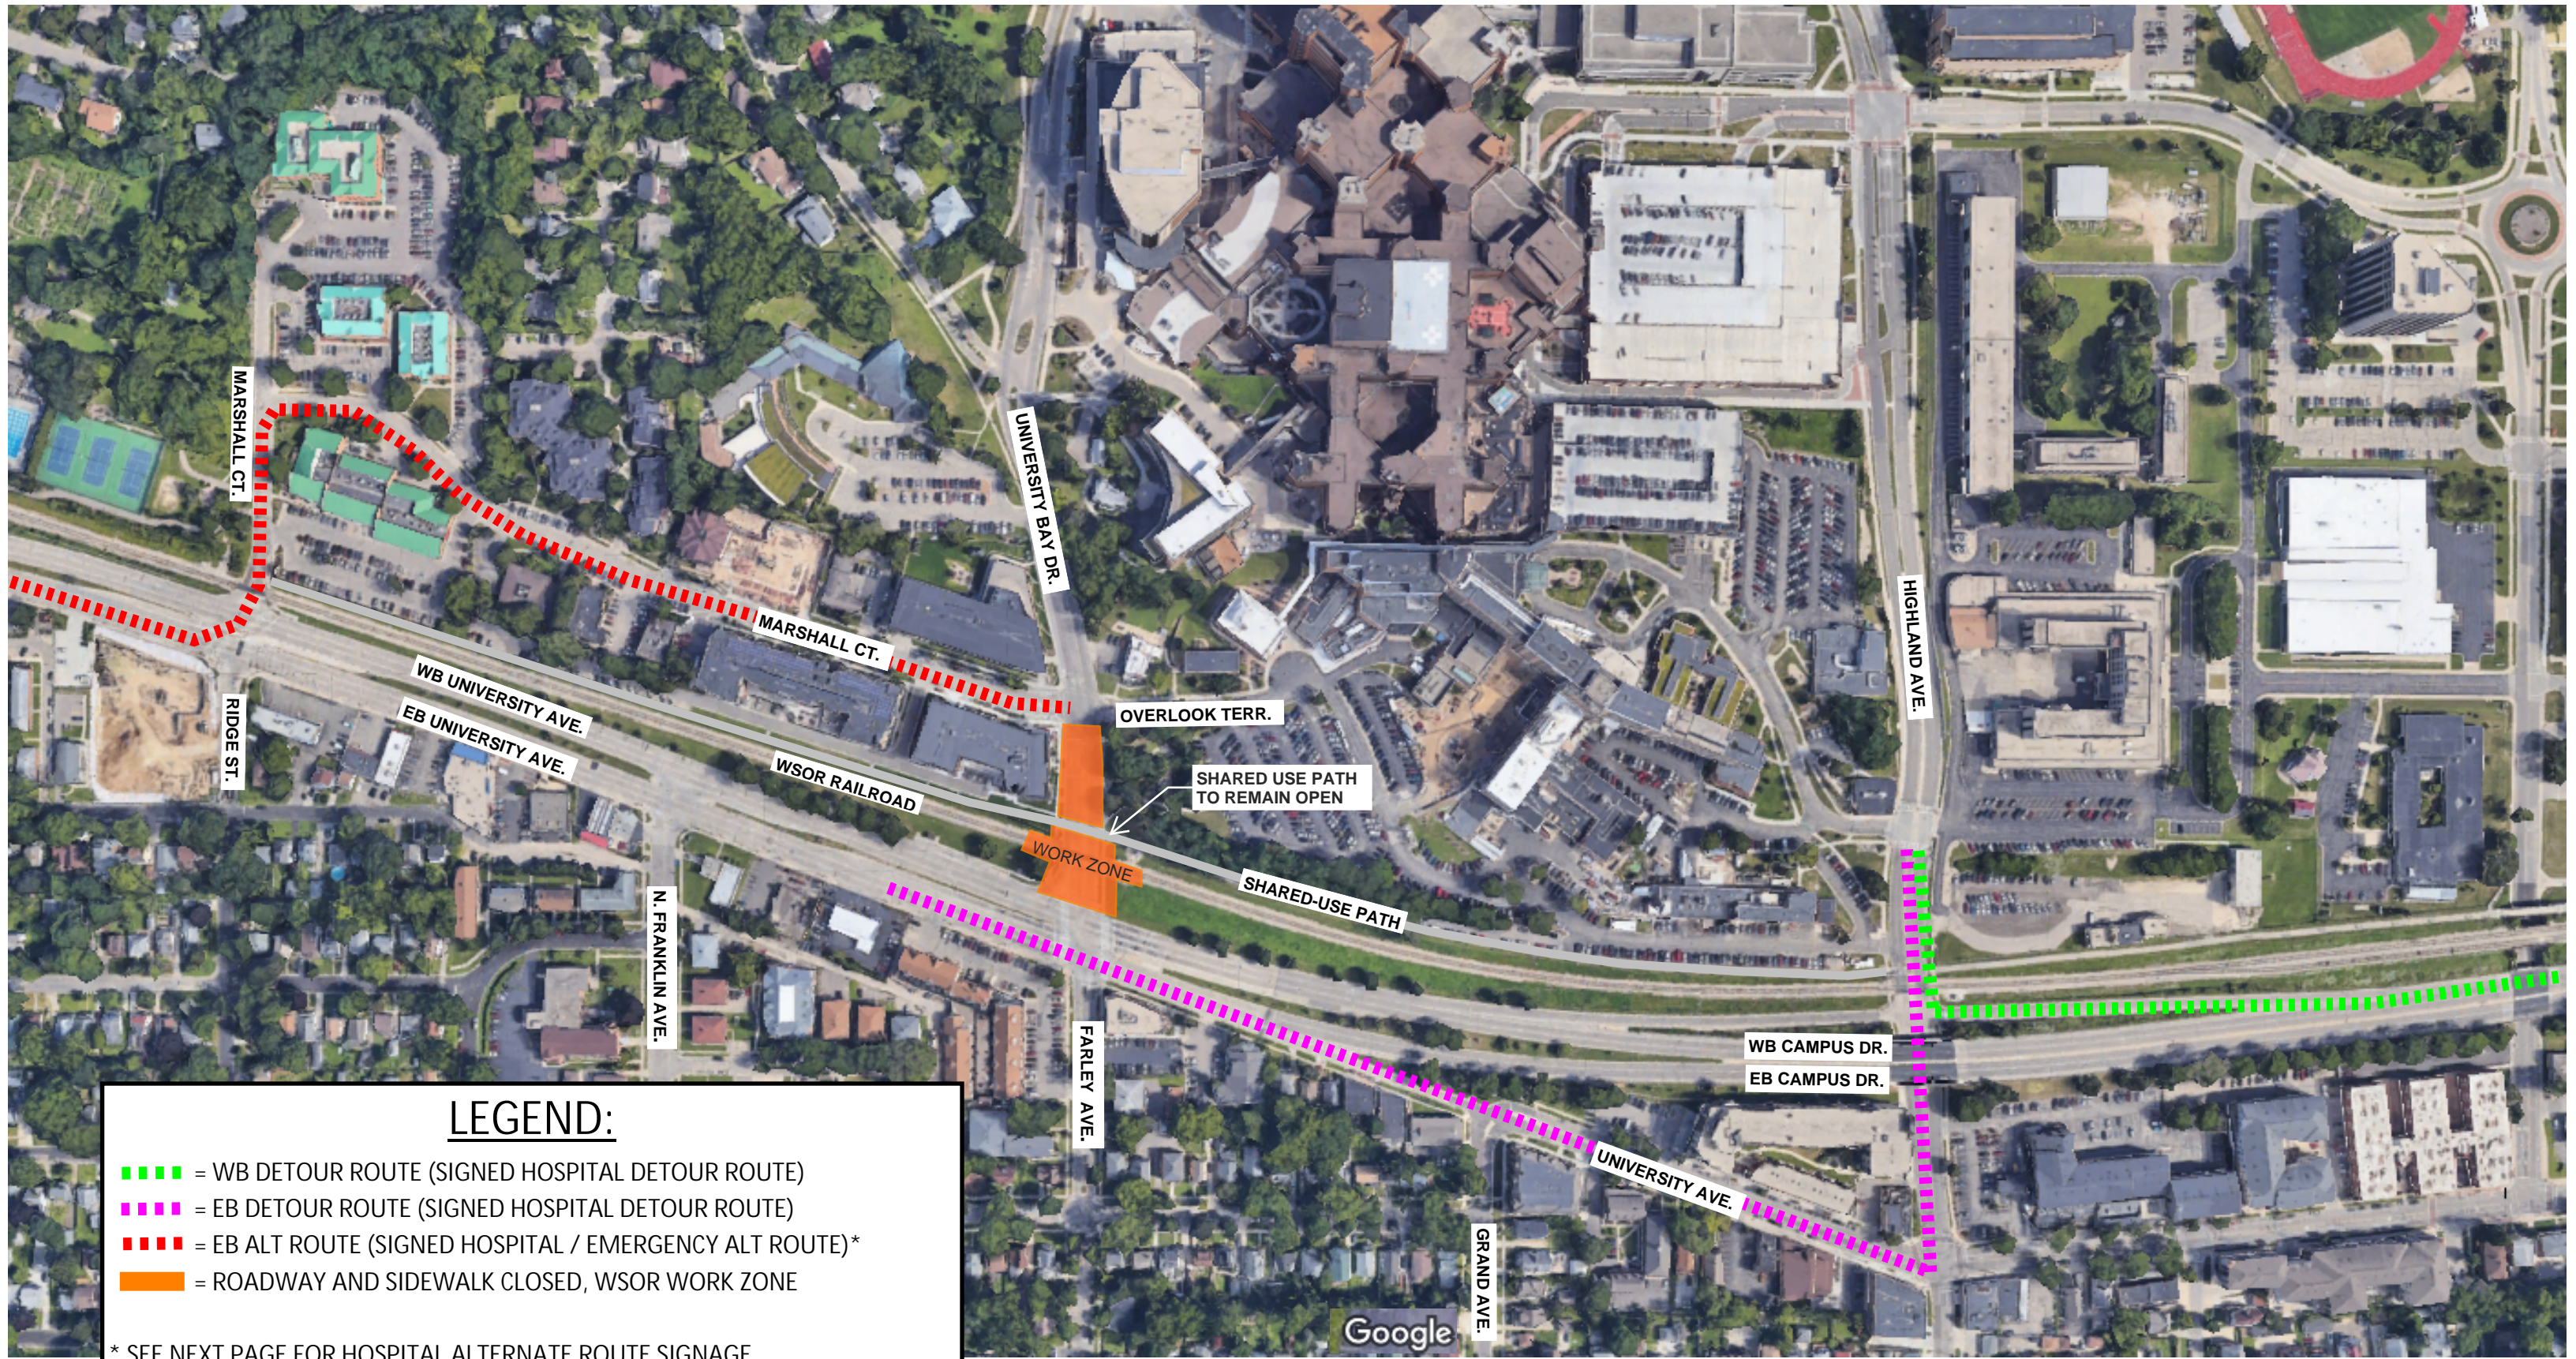

UNIVERSITY BAY DRIVE ROADWAY CLOSURE
 FOR WSOR RAILROAD TRACK REPLACEMENT
 (Monday August 22, 2022 to Sunday August 28, 2022)

LEGEND:

- ■ ■ ■ = WB DETOUR ROUTE (SIGNED HOSPITAL DETOUR ROUTE)
- ■ ■ ■ = EB DETOUR ROUTE (SIGNED HOSPITAL DETOUR ROUTE)
- ■ ■ ■ = EB ALT ROUTE (SIGNED HOSPITAL / EMERGENCY ALT ROUTE)*
- = ROADWAY AND SIDEWALK CLOSED, WSOR WORK ZONE

* SEE NEXT PAGE FOR HOSPITAL ALTERNATE ROUTE SIGNAGE