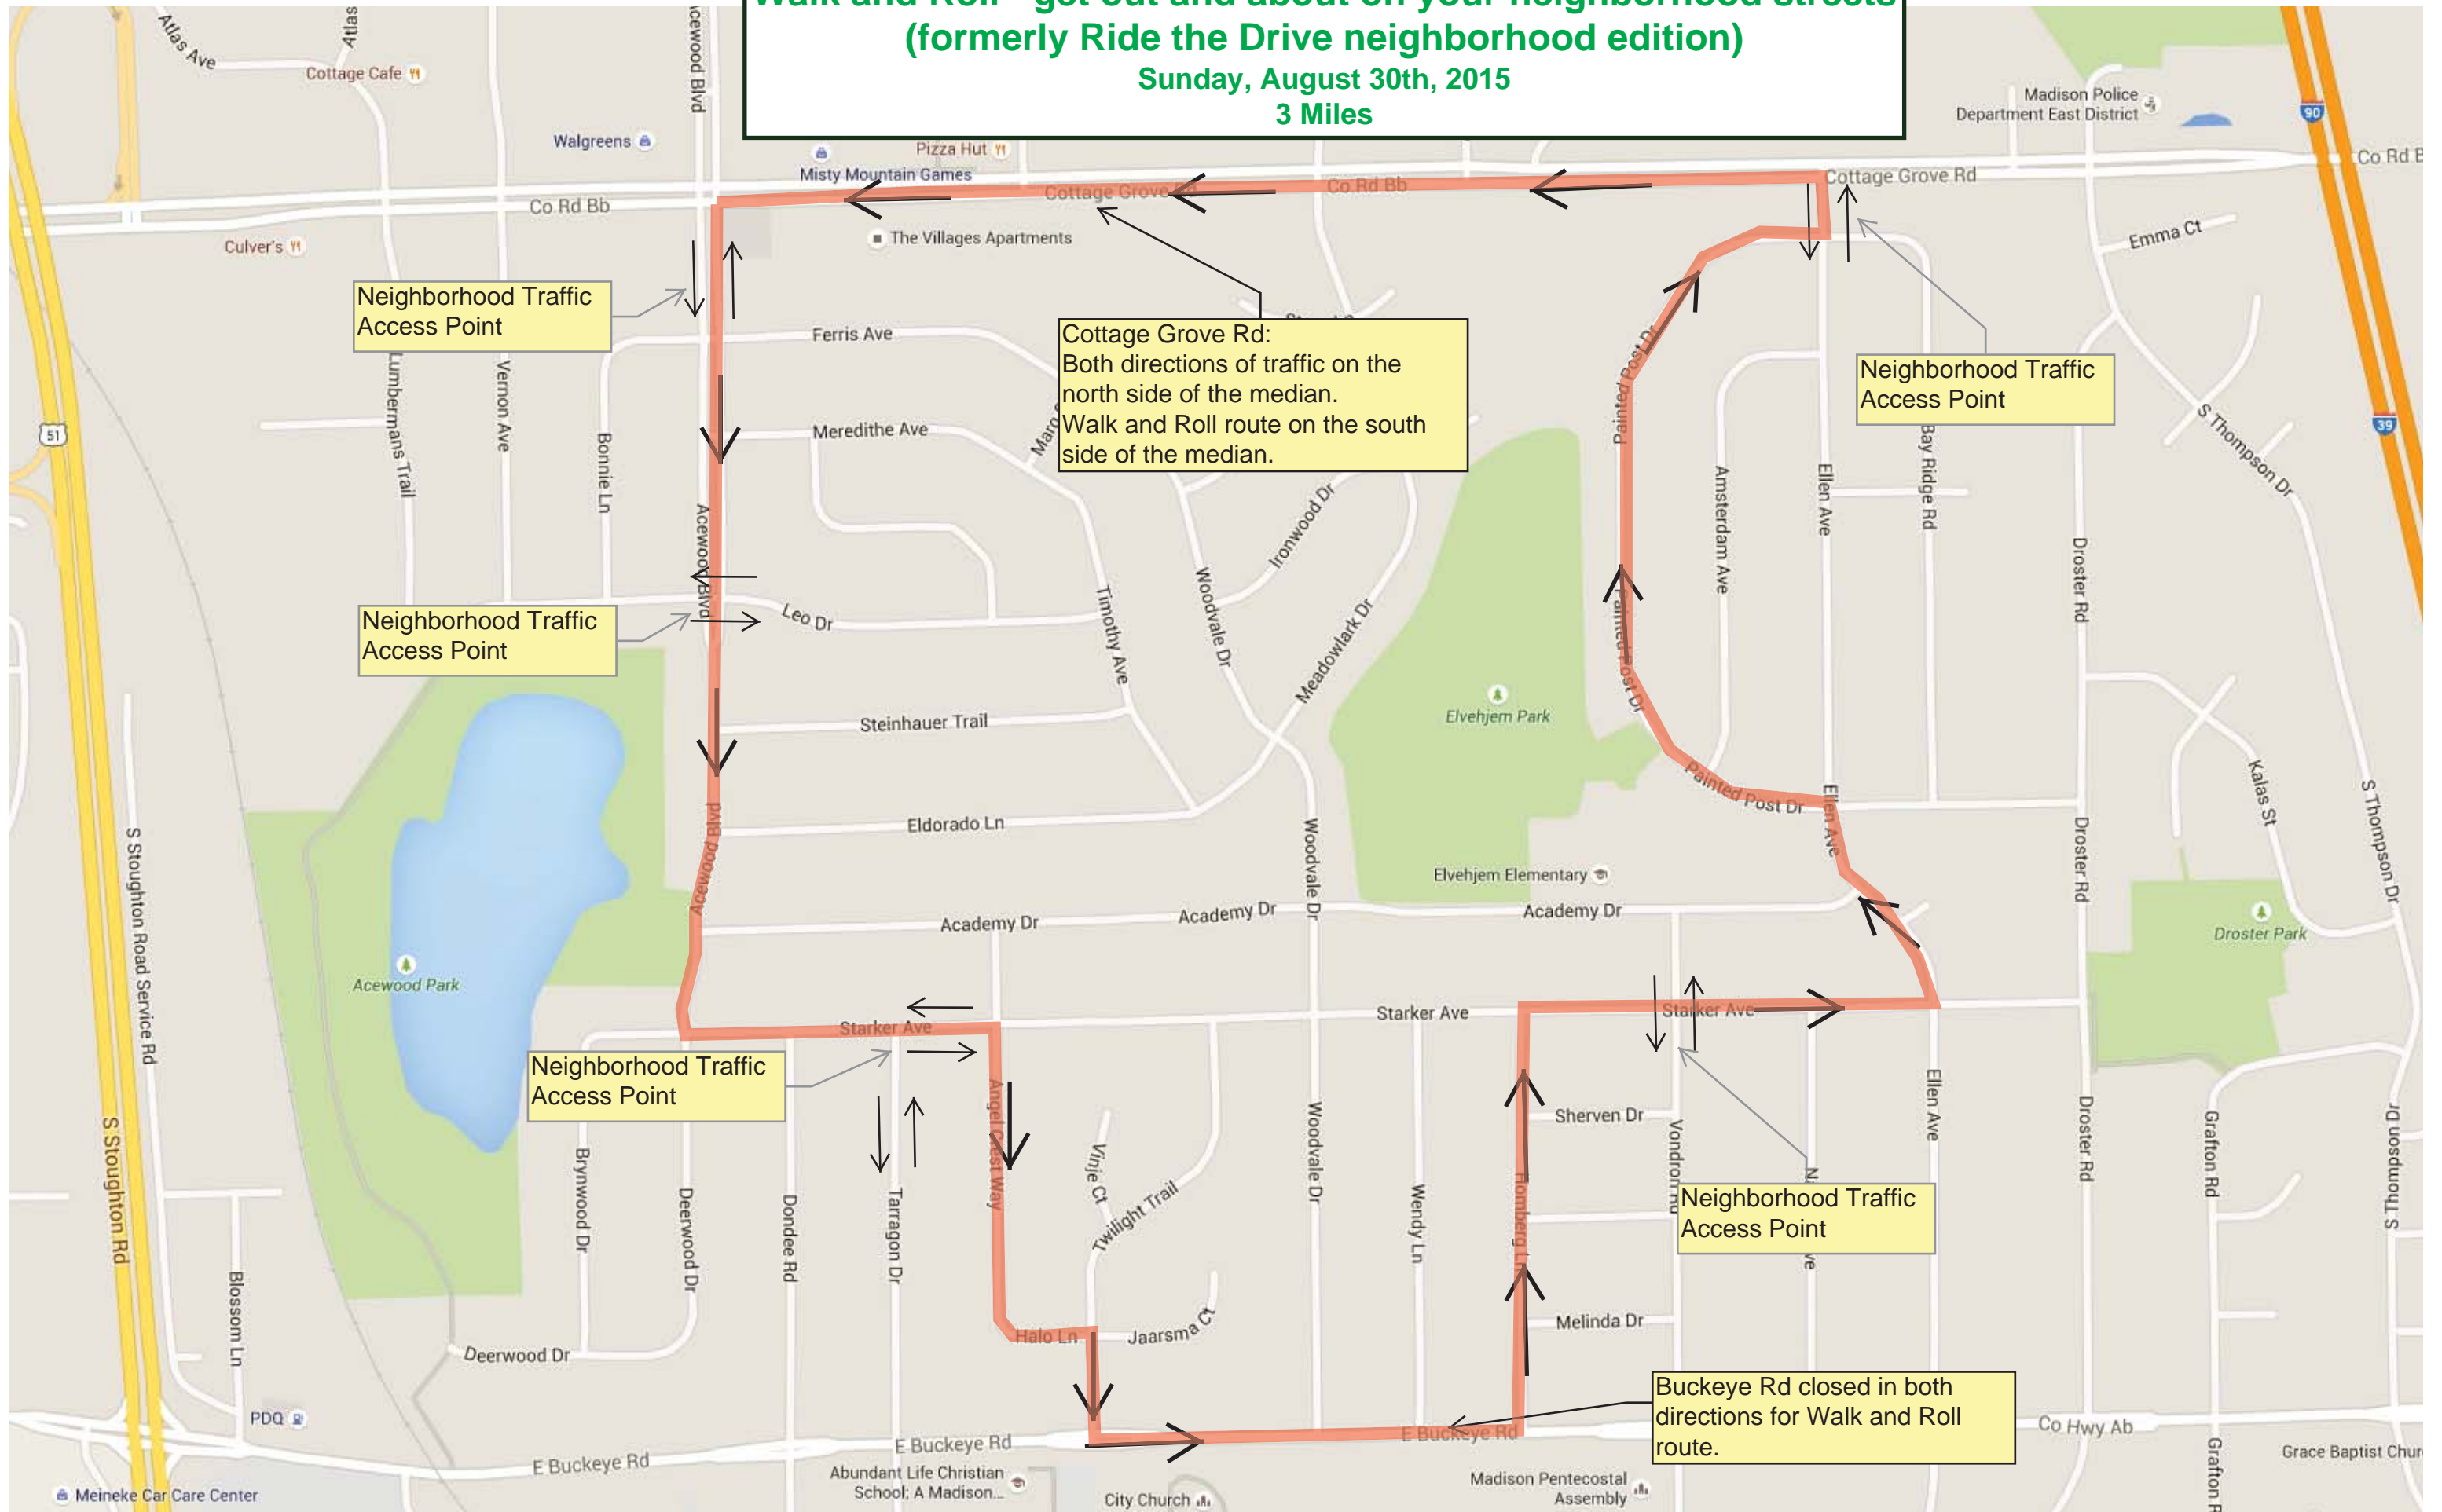

**Walk and Roll - get out and about on your neighborhood streets  
(formerly Ride the Drive neighborhood edition)**  
**Sunday, August 30th, 2015**  
**3 Miles**

Neighborhood Traffic Access Point

Cottage Grove Rd:  
Both directions of traffic on the north side of the median.  
Walk and Roll route on the south side of the median.

Neighborhood Traffic Access Point

Neighborhood Traffic Access Point

Neighborhood Traffic Access Point

Neighborhood Traffic Access Point

Buckeye Rd closed in both directions for Walk and Roll route.