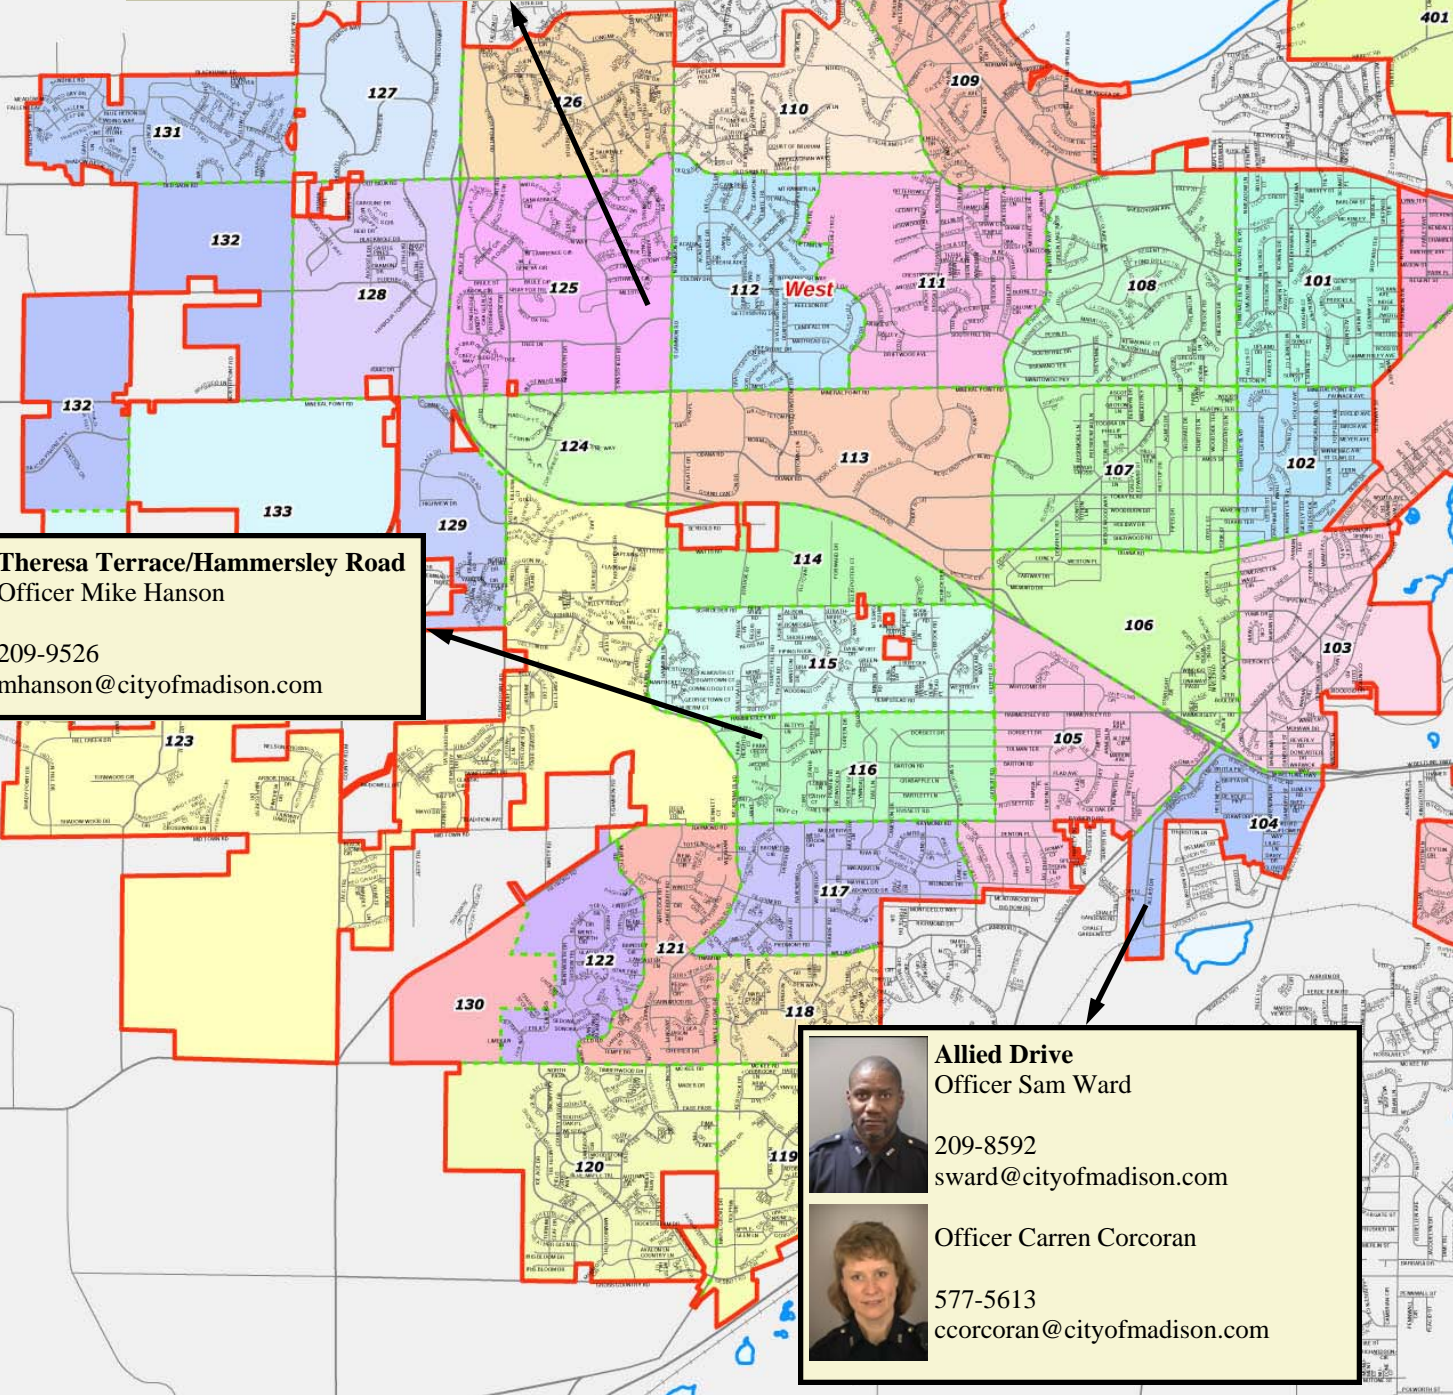

Tree Lane/Flower Lane
Officer Cindy Thiesenhusen

833-5160
cthiesenhusen@cityofmadison.com

Theresa Terrace/Hammersley Road
Officer Mike Hanson

209-9526
mhanson@cityofmadison.com

Allied Drive
Officer Sam Ward

209-8592
sward@cityofmadison.com

Officer Carren Corcoran

577-5613
ccorcoran@cityofmadison.com

Neighborhood Officers

MPD's neighborhood officers are assigned to specific areas of the City. The neighborhoods are geographically small, and typically have a high need for police services. In 2009, eleven MPD officers will be assigned as neighborhood officers in ten neighborhoods. Four of these officers are assigned to the West District; the officers and their neighborhoods are reflected above.