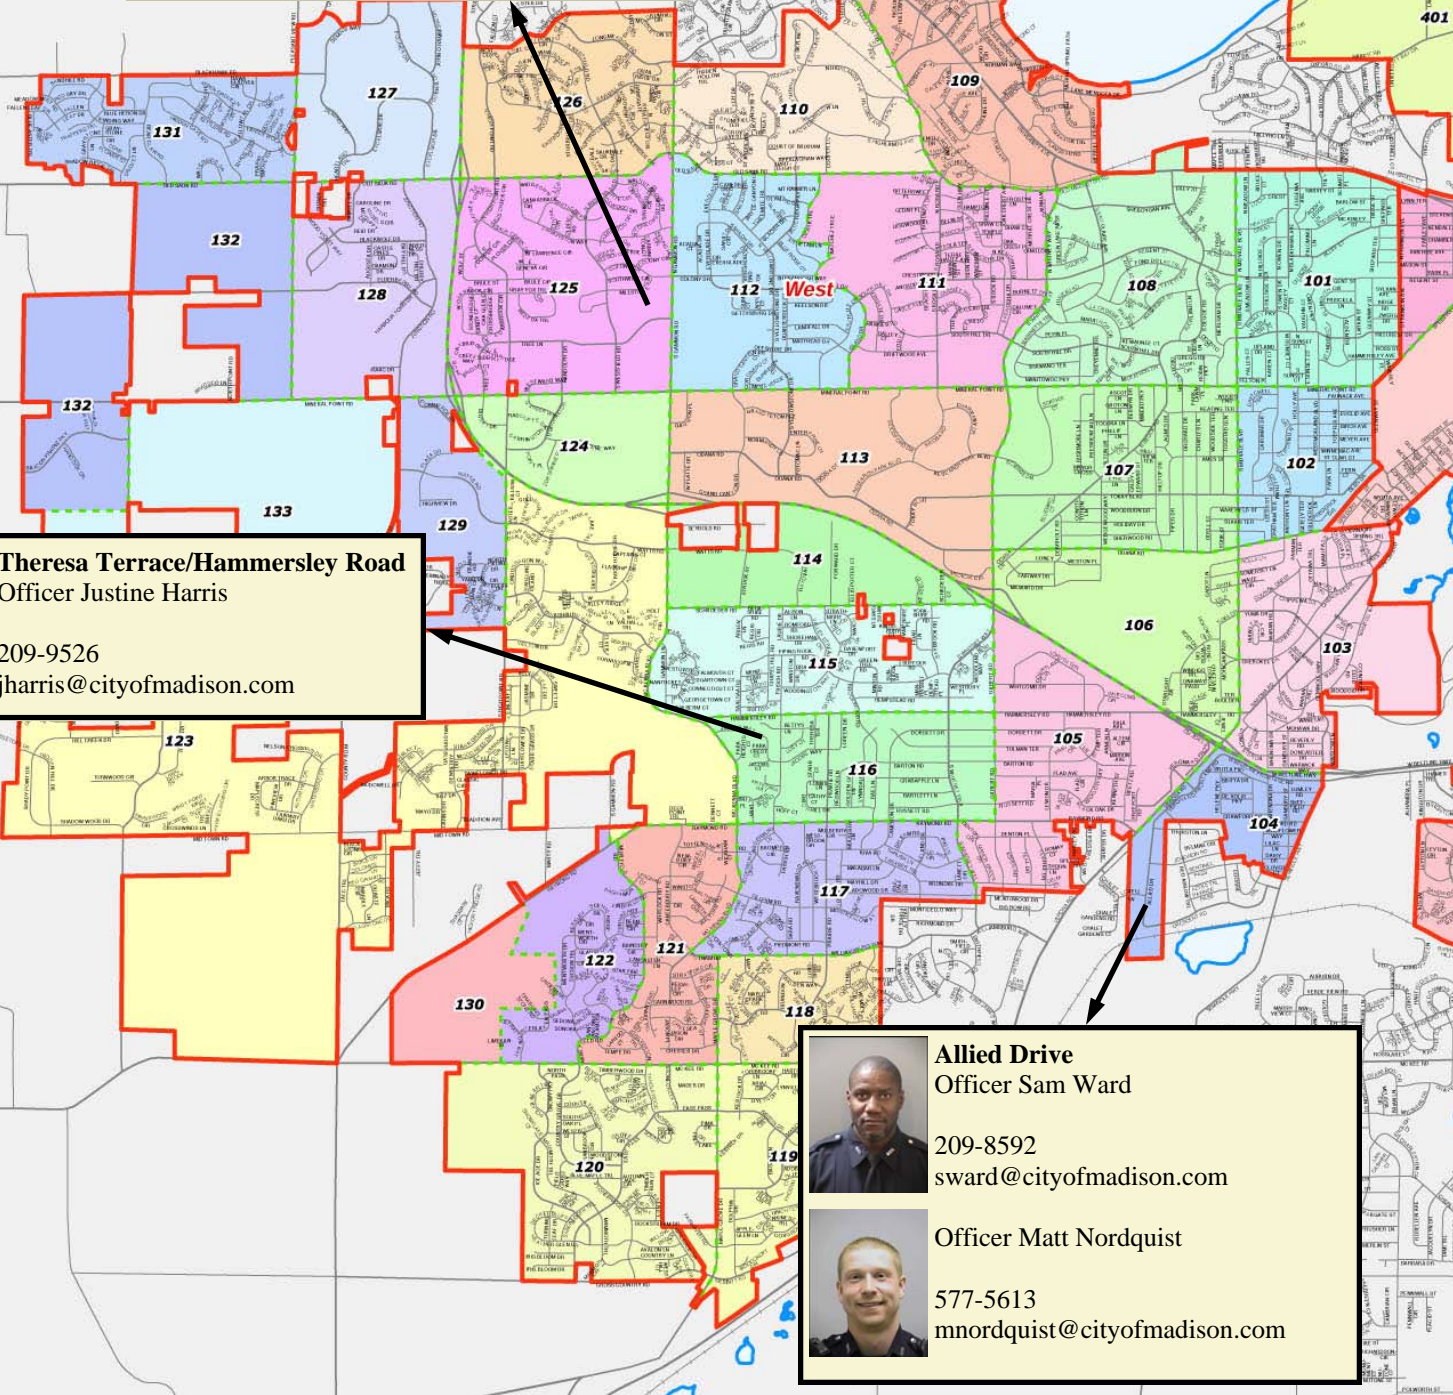

**Tree Lane/Flower Lane**  
Officer Kathy Peterson

219-2515  
kapeterson@cityofmadison.com

**Theresa Terrace/Hammersley Road**  
Officer Justine Harris

209-9526  
jharris@cityofmadison.com

**Allied Drive**  
Officer Sam Ward

### Neighborhood Officers

MPD's neighborhood officers are assigned to specific areas of the City. The neighborhoods are geographically small, and typically have a high need for police services. In 2010, eleven MPD officers will be assigned as neighborhood officers in ten neighborhoods. Four of these officers are assigned to the West District; the officers and their neighborhoods are reflected above.