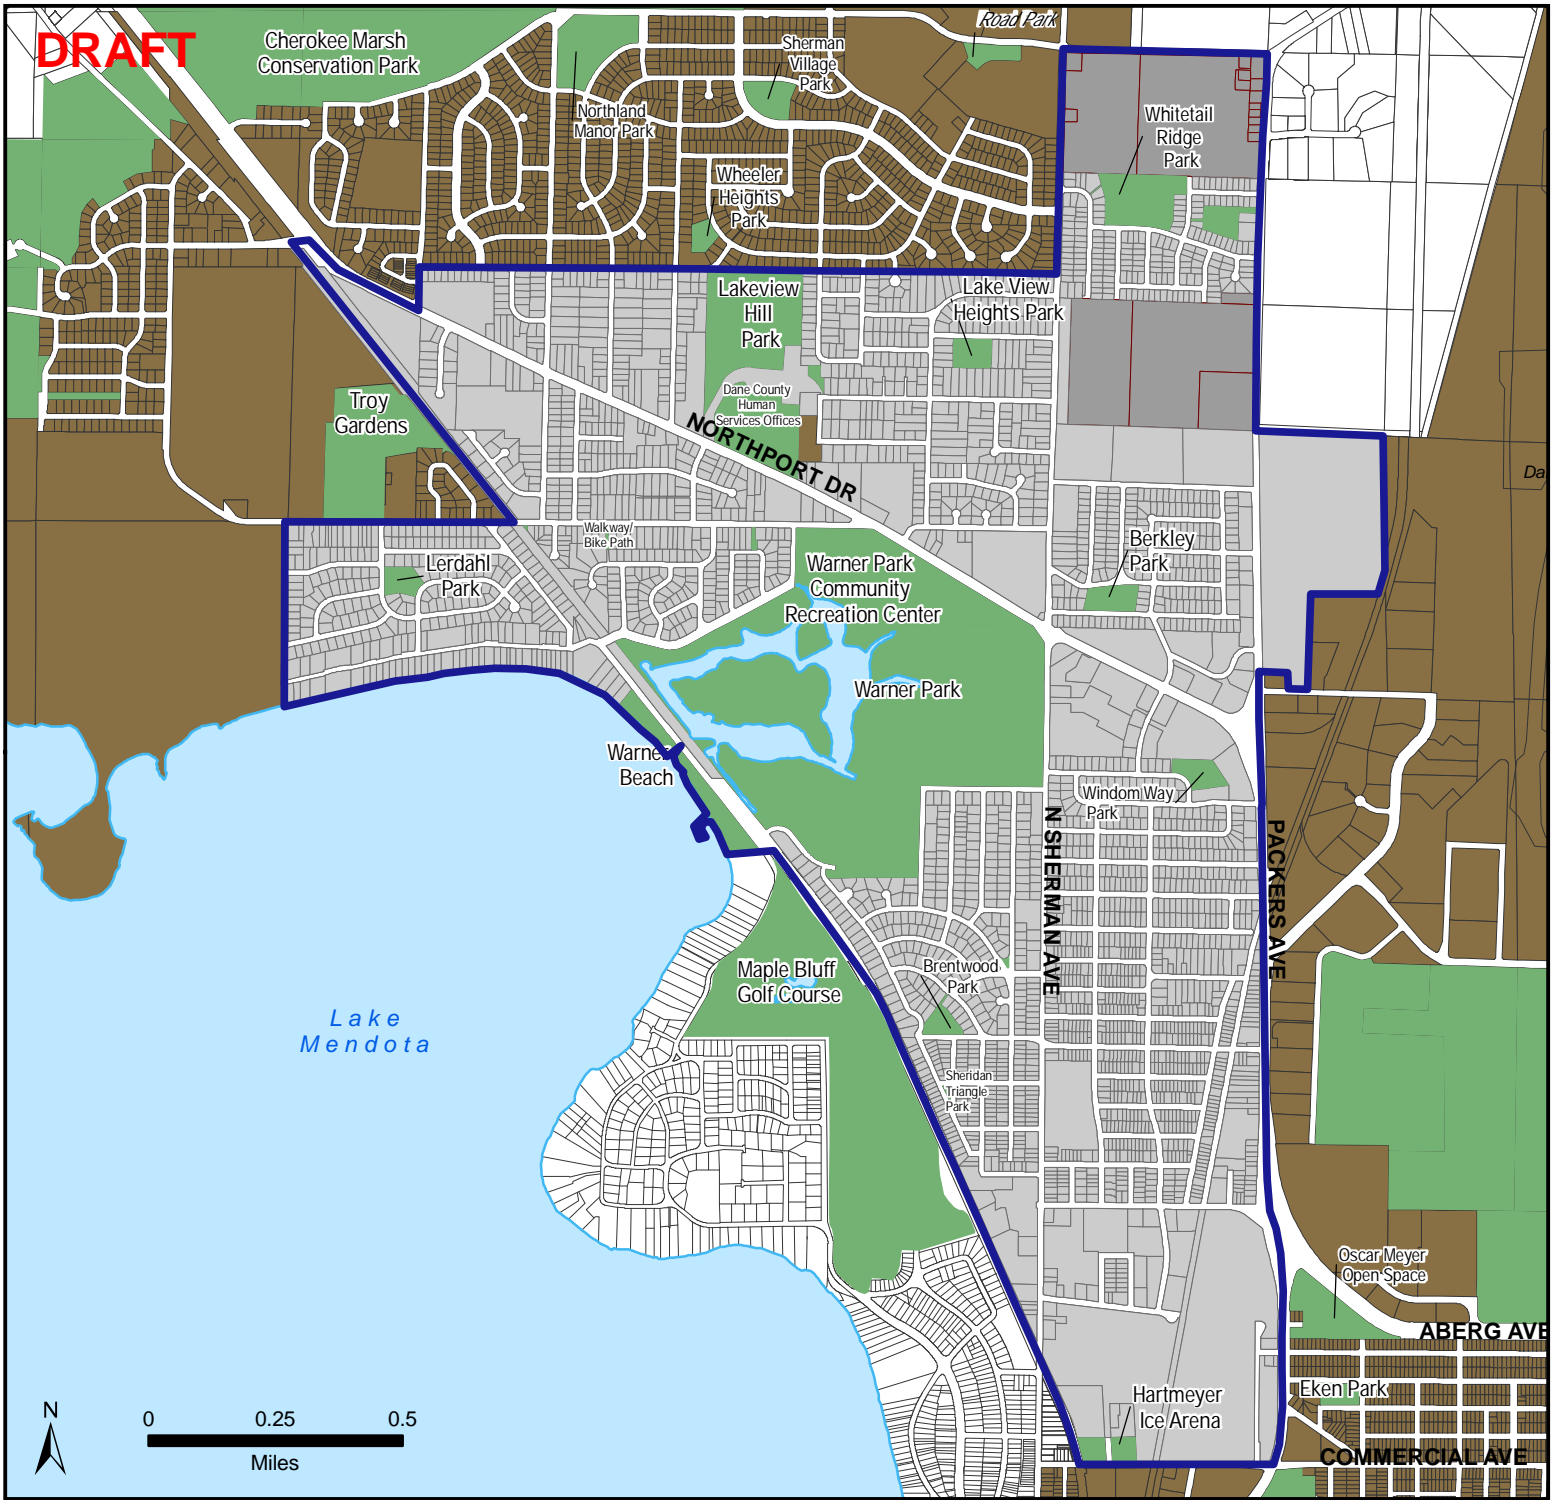

DRAFT

Northport-Warner Park-Sherman Neighborhood Planning Area

Parks & Open Space

	Study Area Boundary
	Study Area- Other City Parcels
	Study Area- Other County Parcels
	City of Madison Parcels Outside of Study Area
	Other Parcels Outside of Study Area

Total City of Madison Parcels: 3,007
Total Dane County Parcels: 19

The Department of Planning & Community &
Economic Development: Madison, WI
Source: City of Madison Planning Division, September 2008

PARKS	ACRES
BERKLEY PARK	3.1
BRENTWOOD PARK	2.0
HARTMEYER ICE ARENA	2.9
LAKE VIEW HEIGHTS PARK	2.9
LERDAHL PARK	2.3
SHERIDAN TRIANGLE PARK	0.2
WARNER PARK	226.6
WHITETAIL RIDGE PARK	9.6
WINDOM WAY PARK	2.8
OPEN SPACES	ACRES
DRAINAGE GREENWAYS	3.3
LAKE VIEW HILL PARK	38.0
TOTAL	293.7