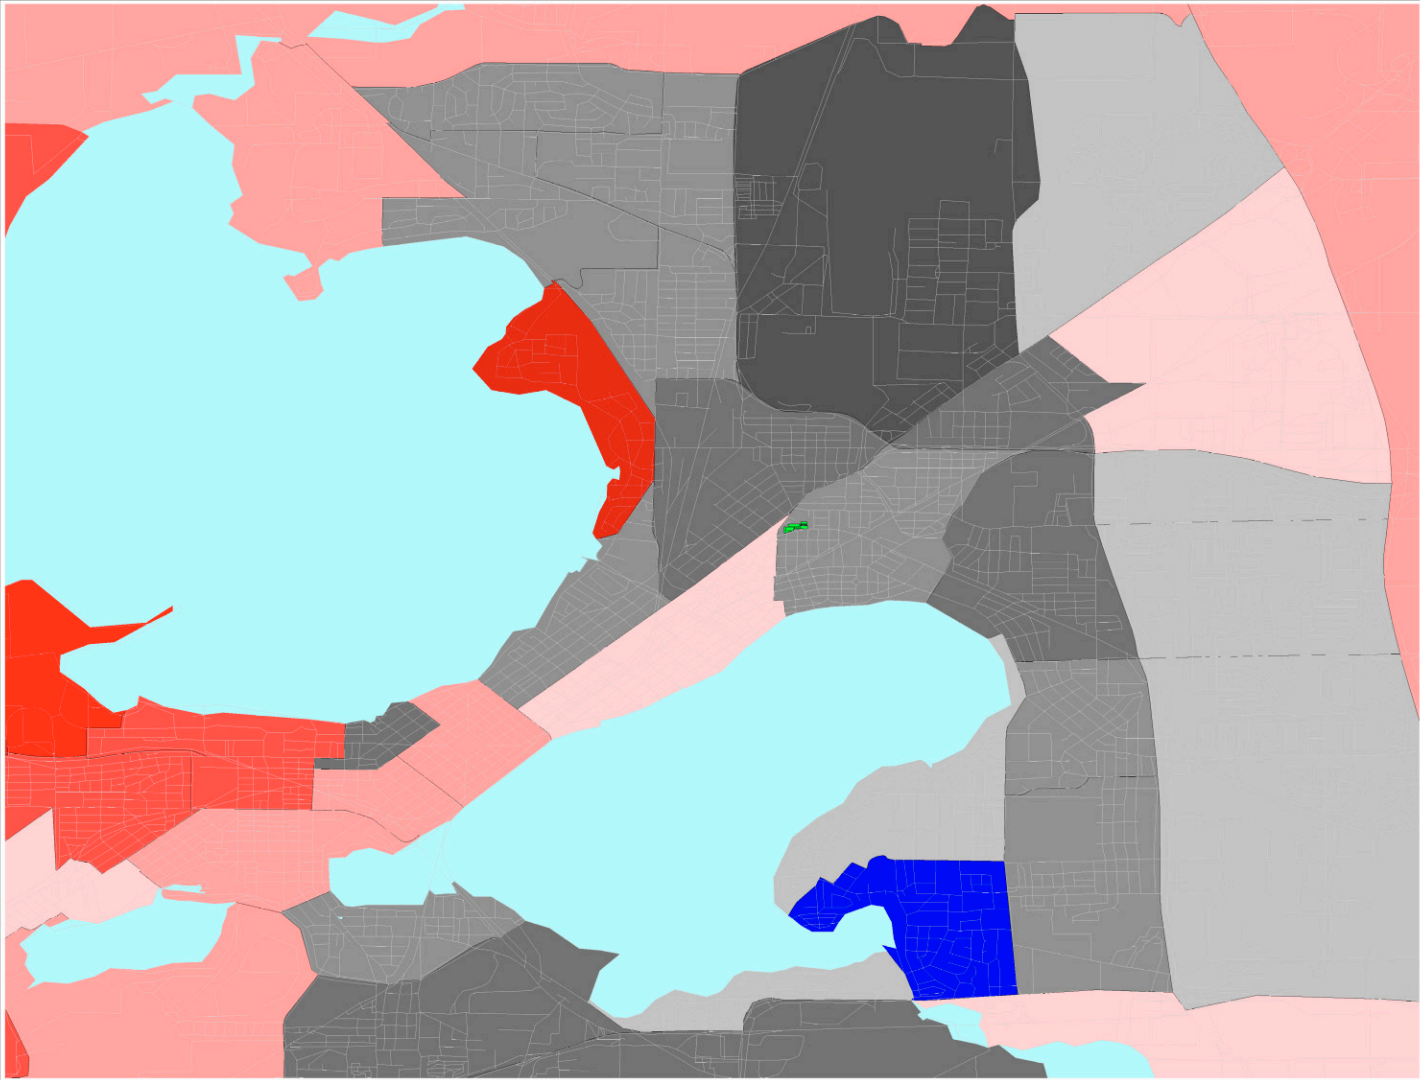

Fehr-Graham & Associates
GIS support by Madison Information Systems &
Analysis, LLC

**Median Home Value
Owner Occupied Houses
Year 2000 Census**

Reduced Resolution Copy
for Faster Internet Viewing