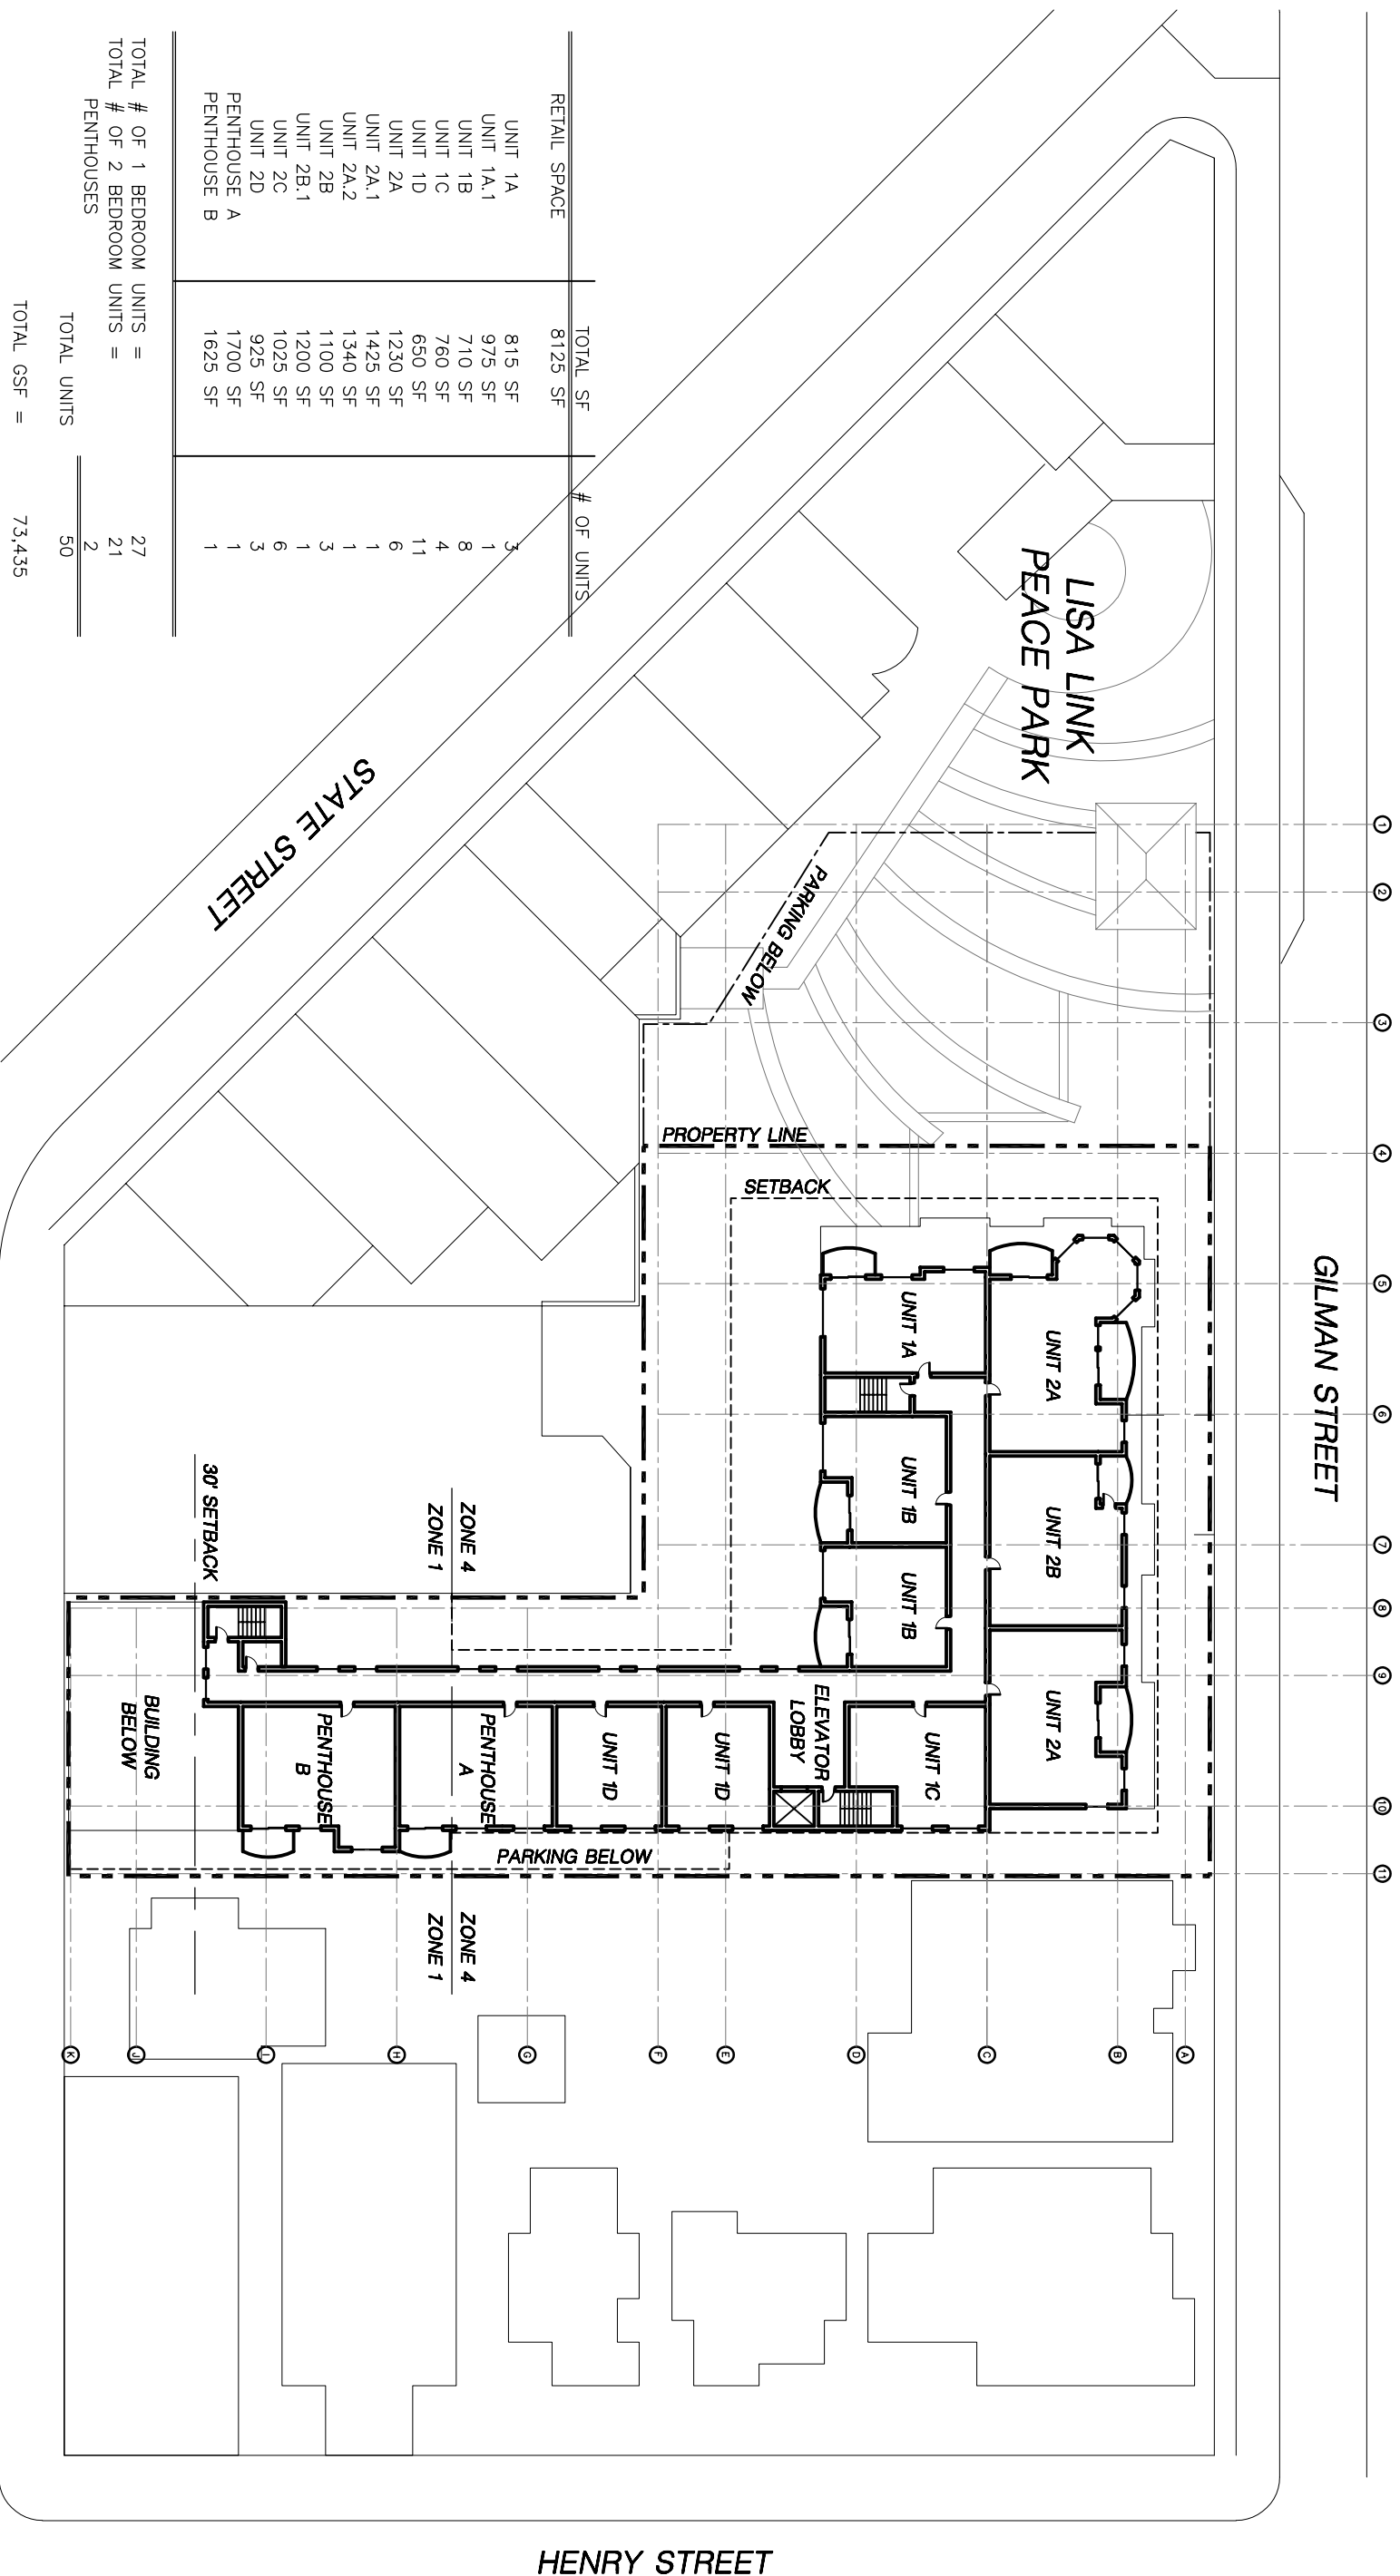

STATE HOUSE WEST APARTMENTS & PARKING

MADISON, WI

SCALE:
1"=40'-0"
102104

UNIT TYPE	TOTAL SF	# OF UNITS
RETAIL SPACE	8125 SF	
UNIT 1A	815 SF	3
UNIT 1A,1	975 SF	1
UNIT 1B	710 SF	8
UNIT 1C	760 SF	4
UNIT 1D	650 SF	4
UNIT 2A	1230 SF	11
UNIT 2A,1	1425 SF	6
UNIT 2A,2	1340 SF	1
UNIT 2B	1100 SF	1
UNIT 2B,1	1200 SF	3
UNIT 2C	1025 SF	1
UNIT 2D	925 SF	6
PENTHOUSE A	1700 SF	3
PENTHOUSE B	1625 SF	1

TOTAL # OF 1 BEDROOM UNITS = 27
 TOTAL # OF 2 BEDROOM UNITS = 21
 PENTHOUSES = 2
 TOTAL UNITS = 50

TOTAL PUBLIC PARKING SPACES = 229
 TOTAL RESIDENT SPACES = 63
 TOTAL GSF = 73,435

5TH FLOOR

GORHAM STREET

HENRY STREET