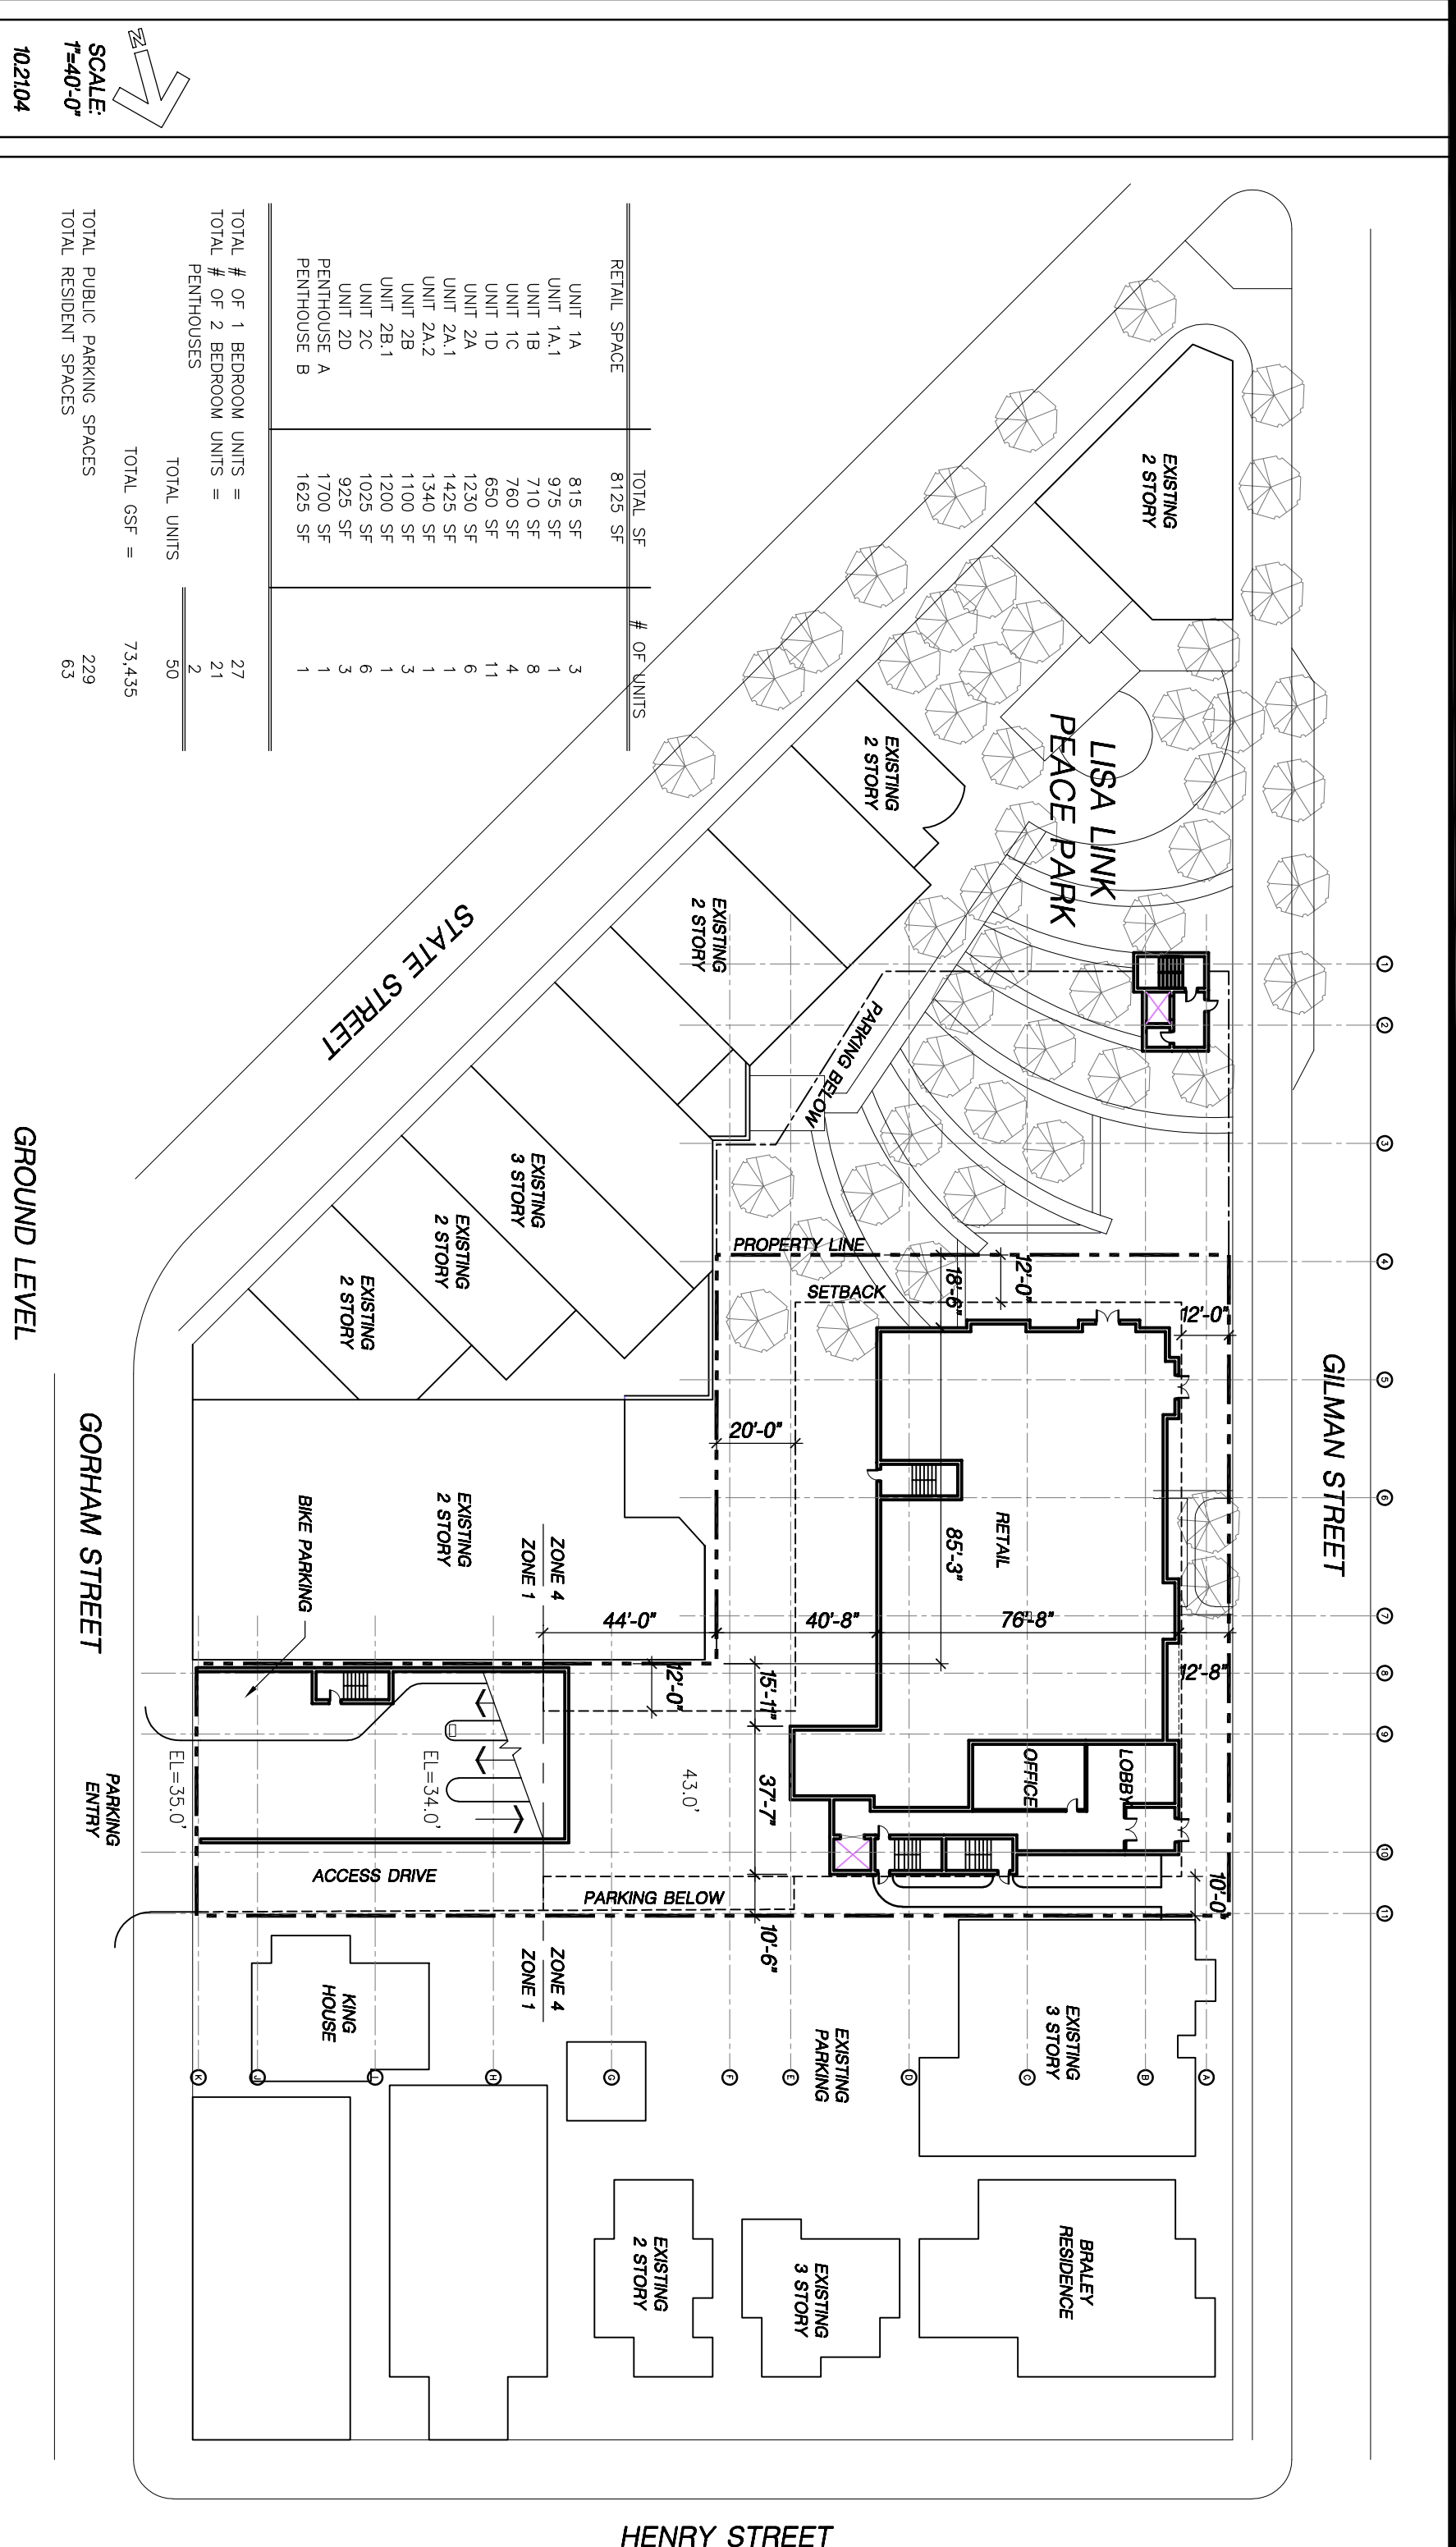

# STATE HOUSE WEST APARTMENTS & PARKING MADISON, WI

GROUND LEVEL

HENRY STREET