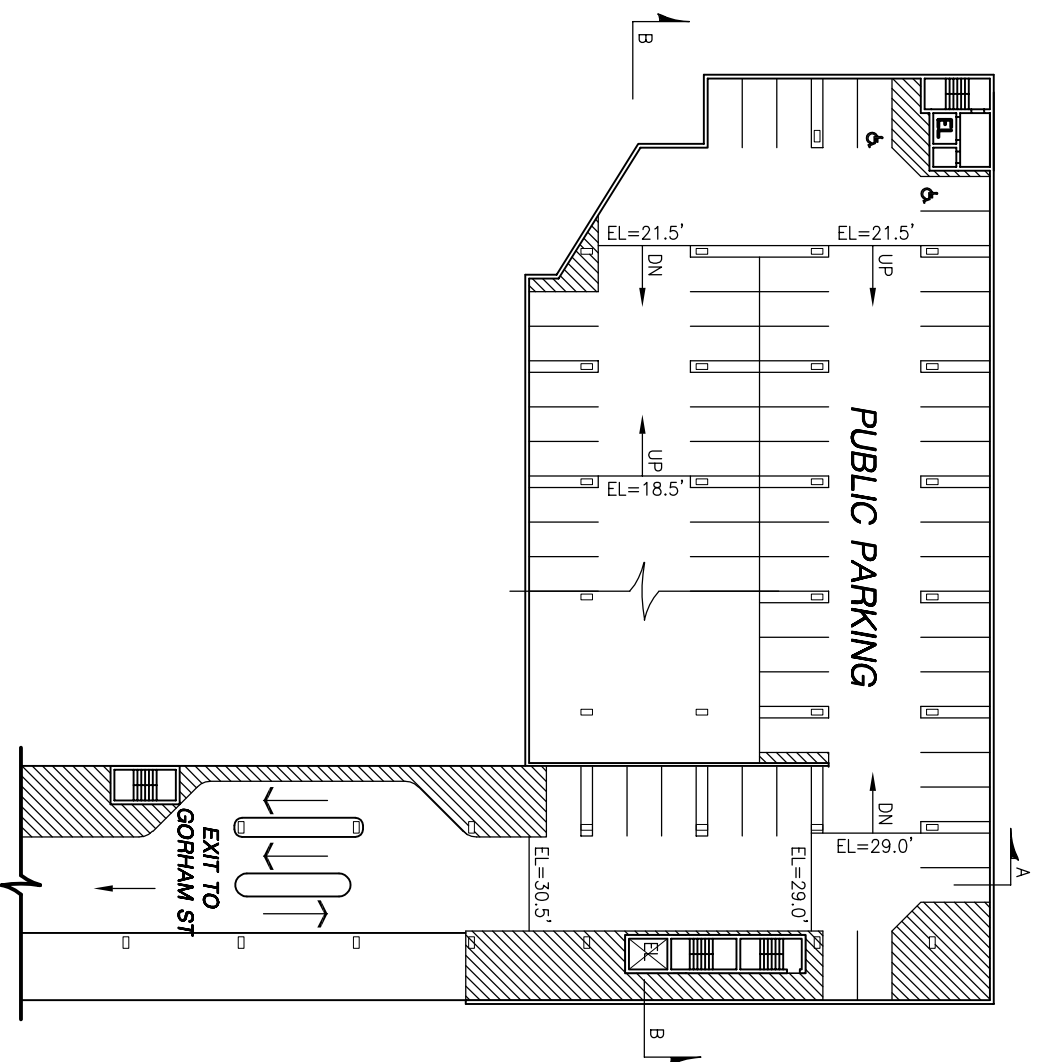

STATE HOUSE WEST APARTMENTS & PARKING
MADISON, WI

LEVEL L1

LEVEL L2

10:1104
1"=50'-0"