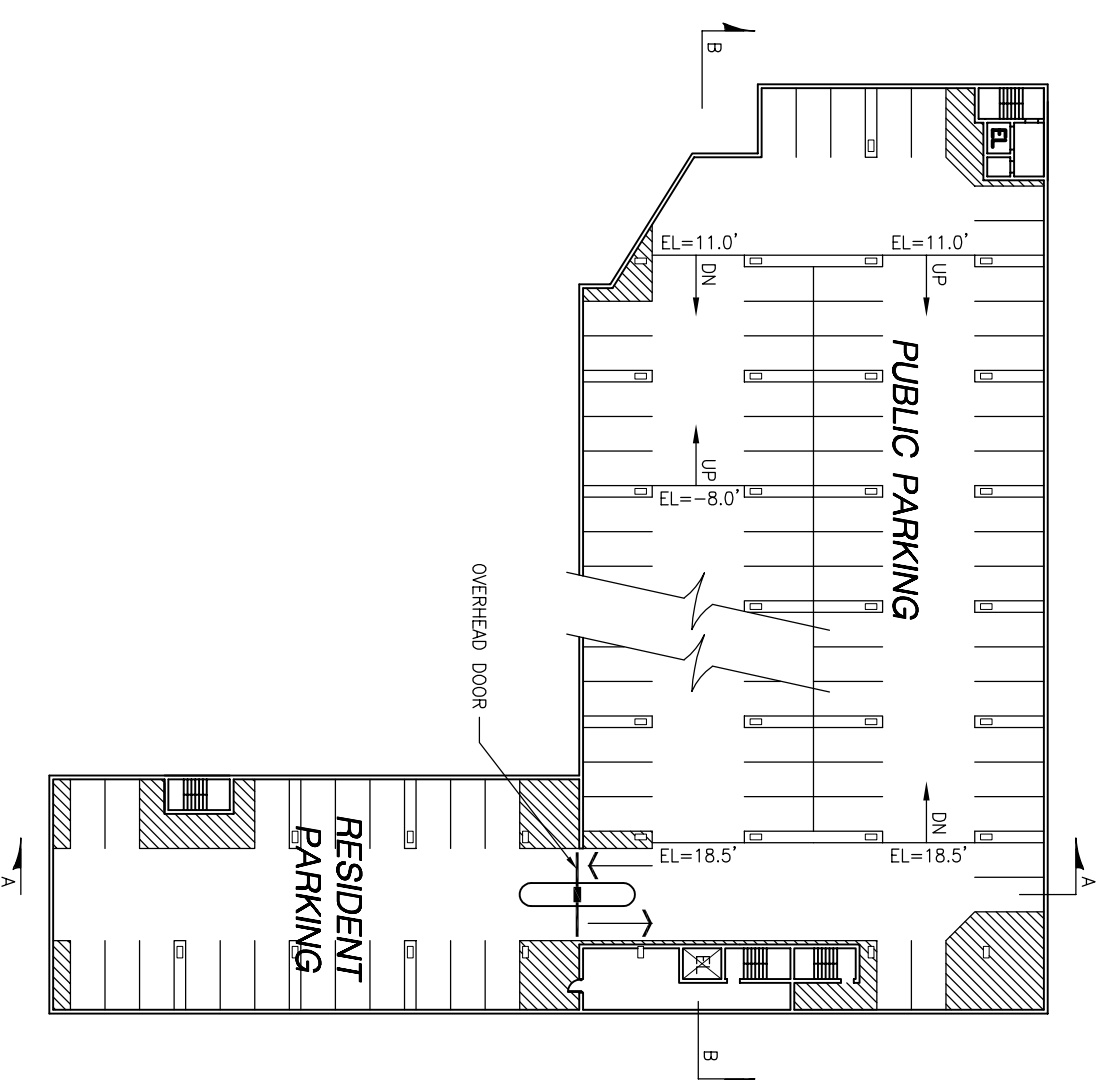

STATE HOUSE WEST APARTMENTS & PARKING
MADISON, WI

LEVEL L1

LEVEL L2

10:1104
1"=50'-0"