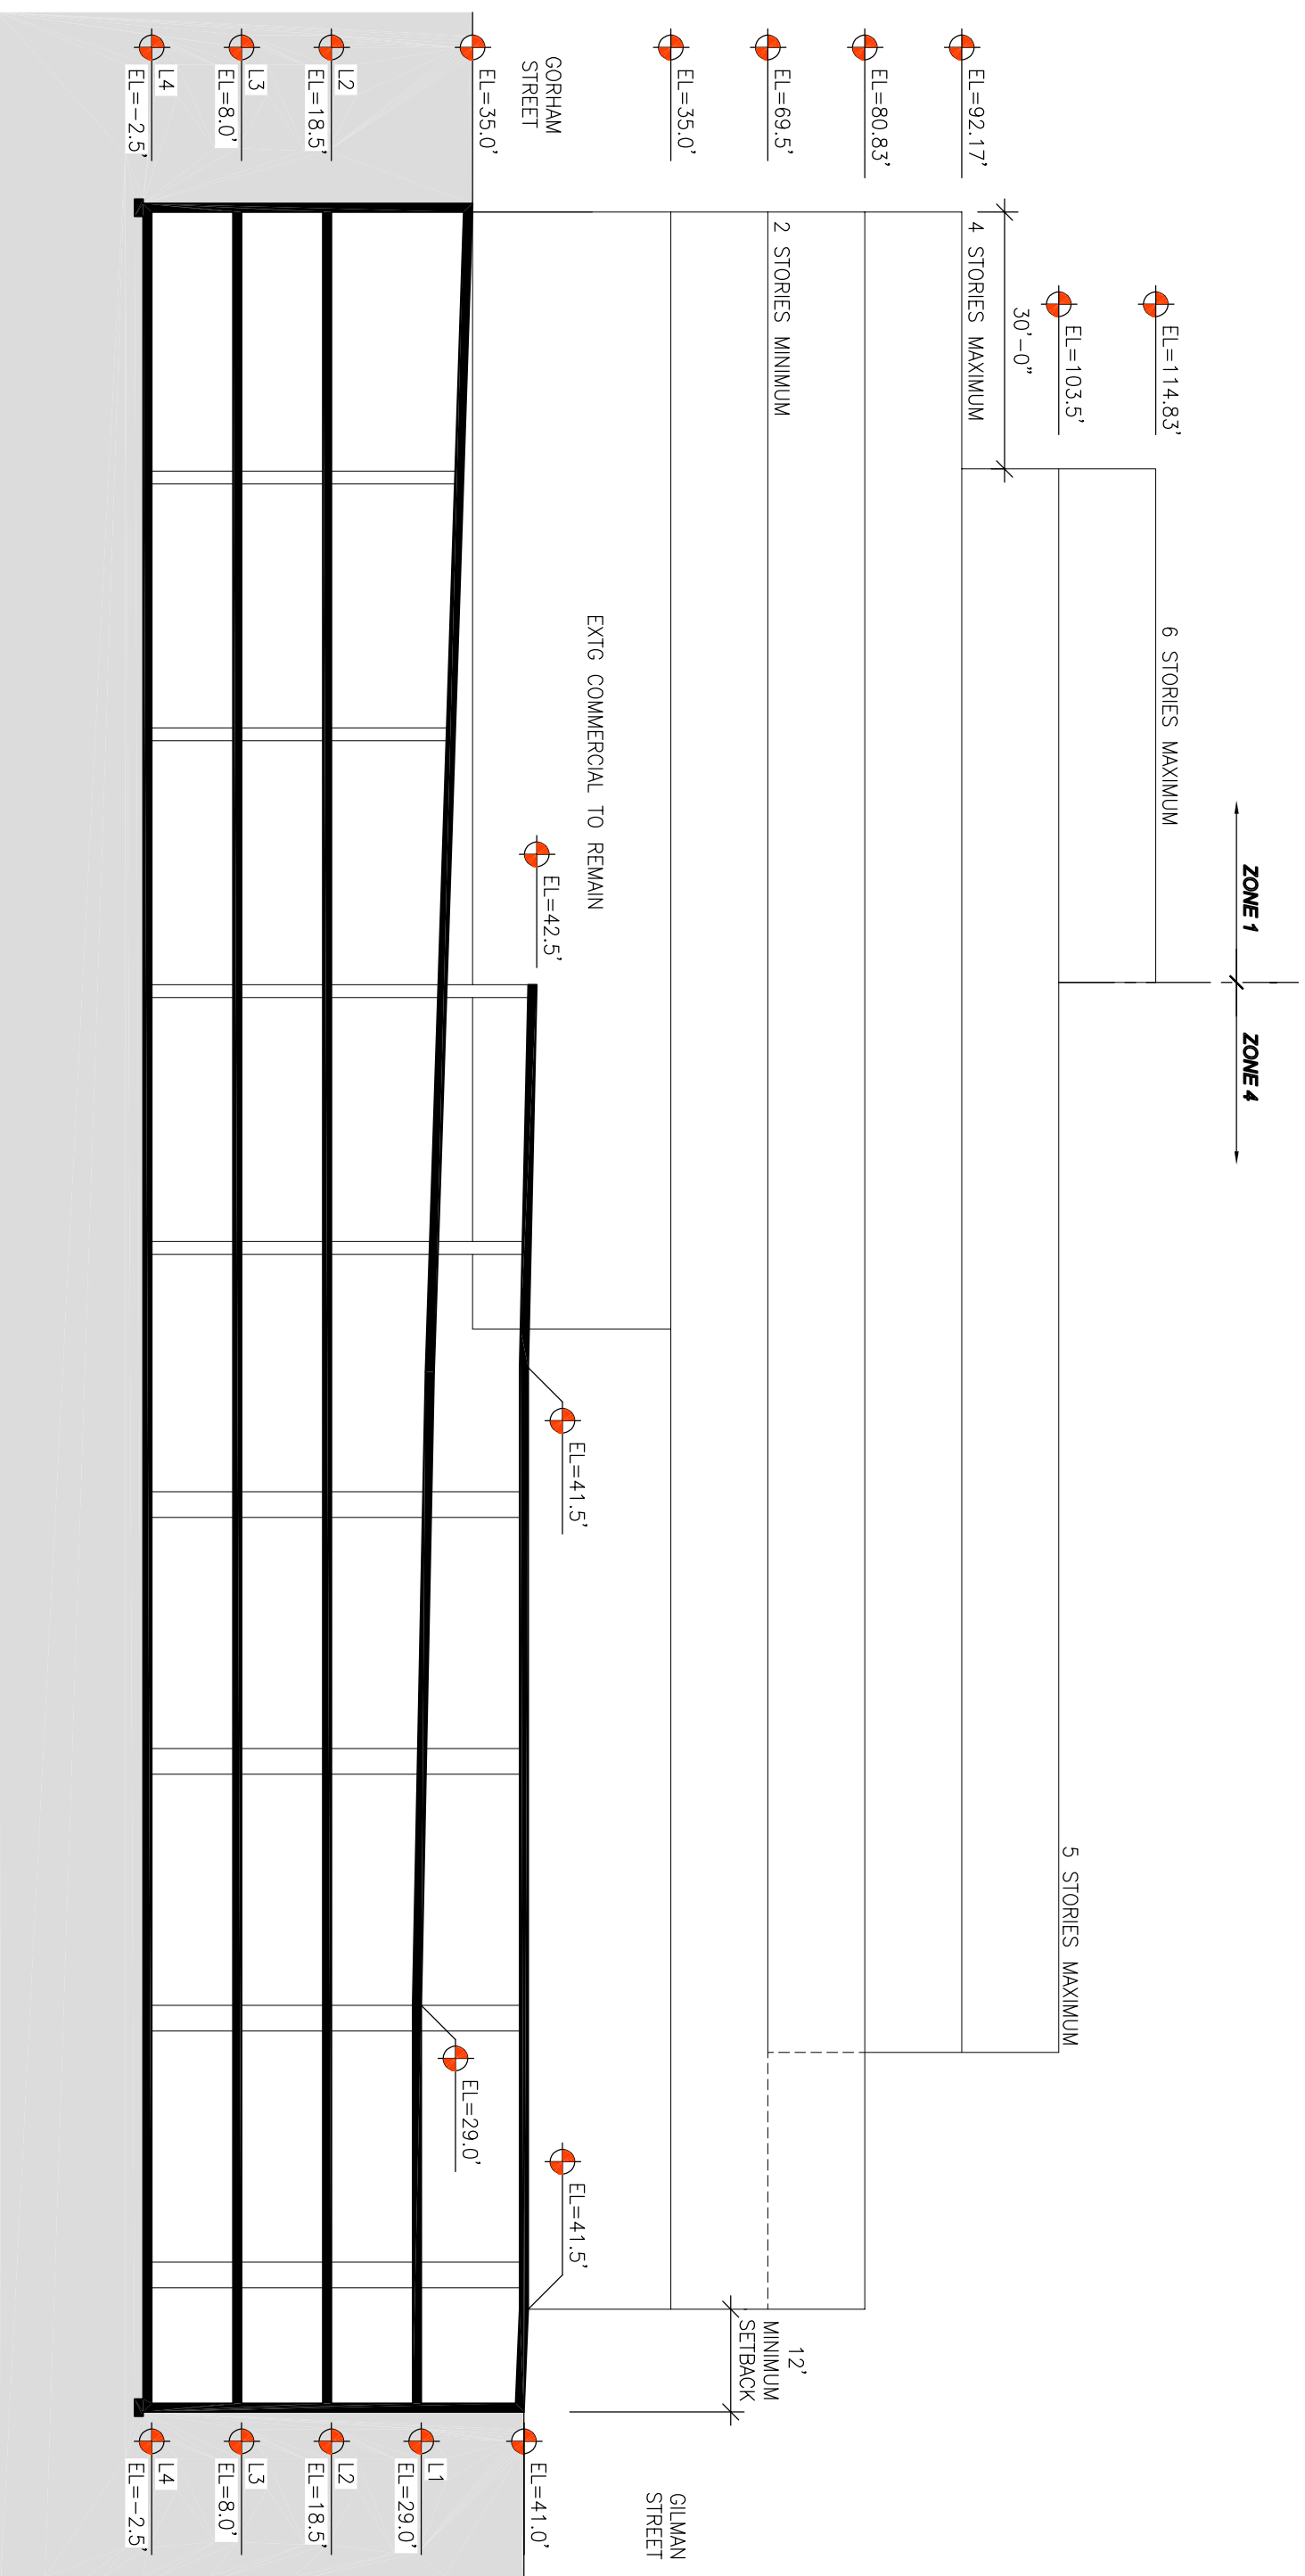

STATE HOUSE WEST APARTMENTS & PARKING

MADISON, WI

10:1104
1"=50'-0"

A-A