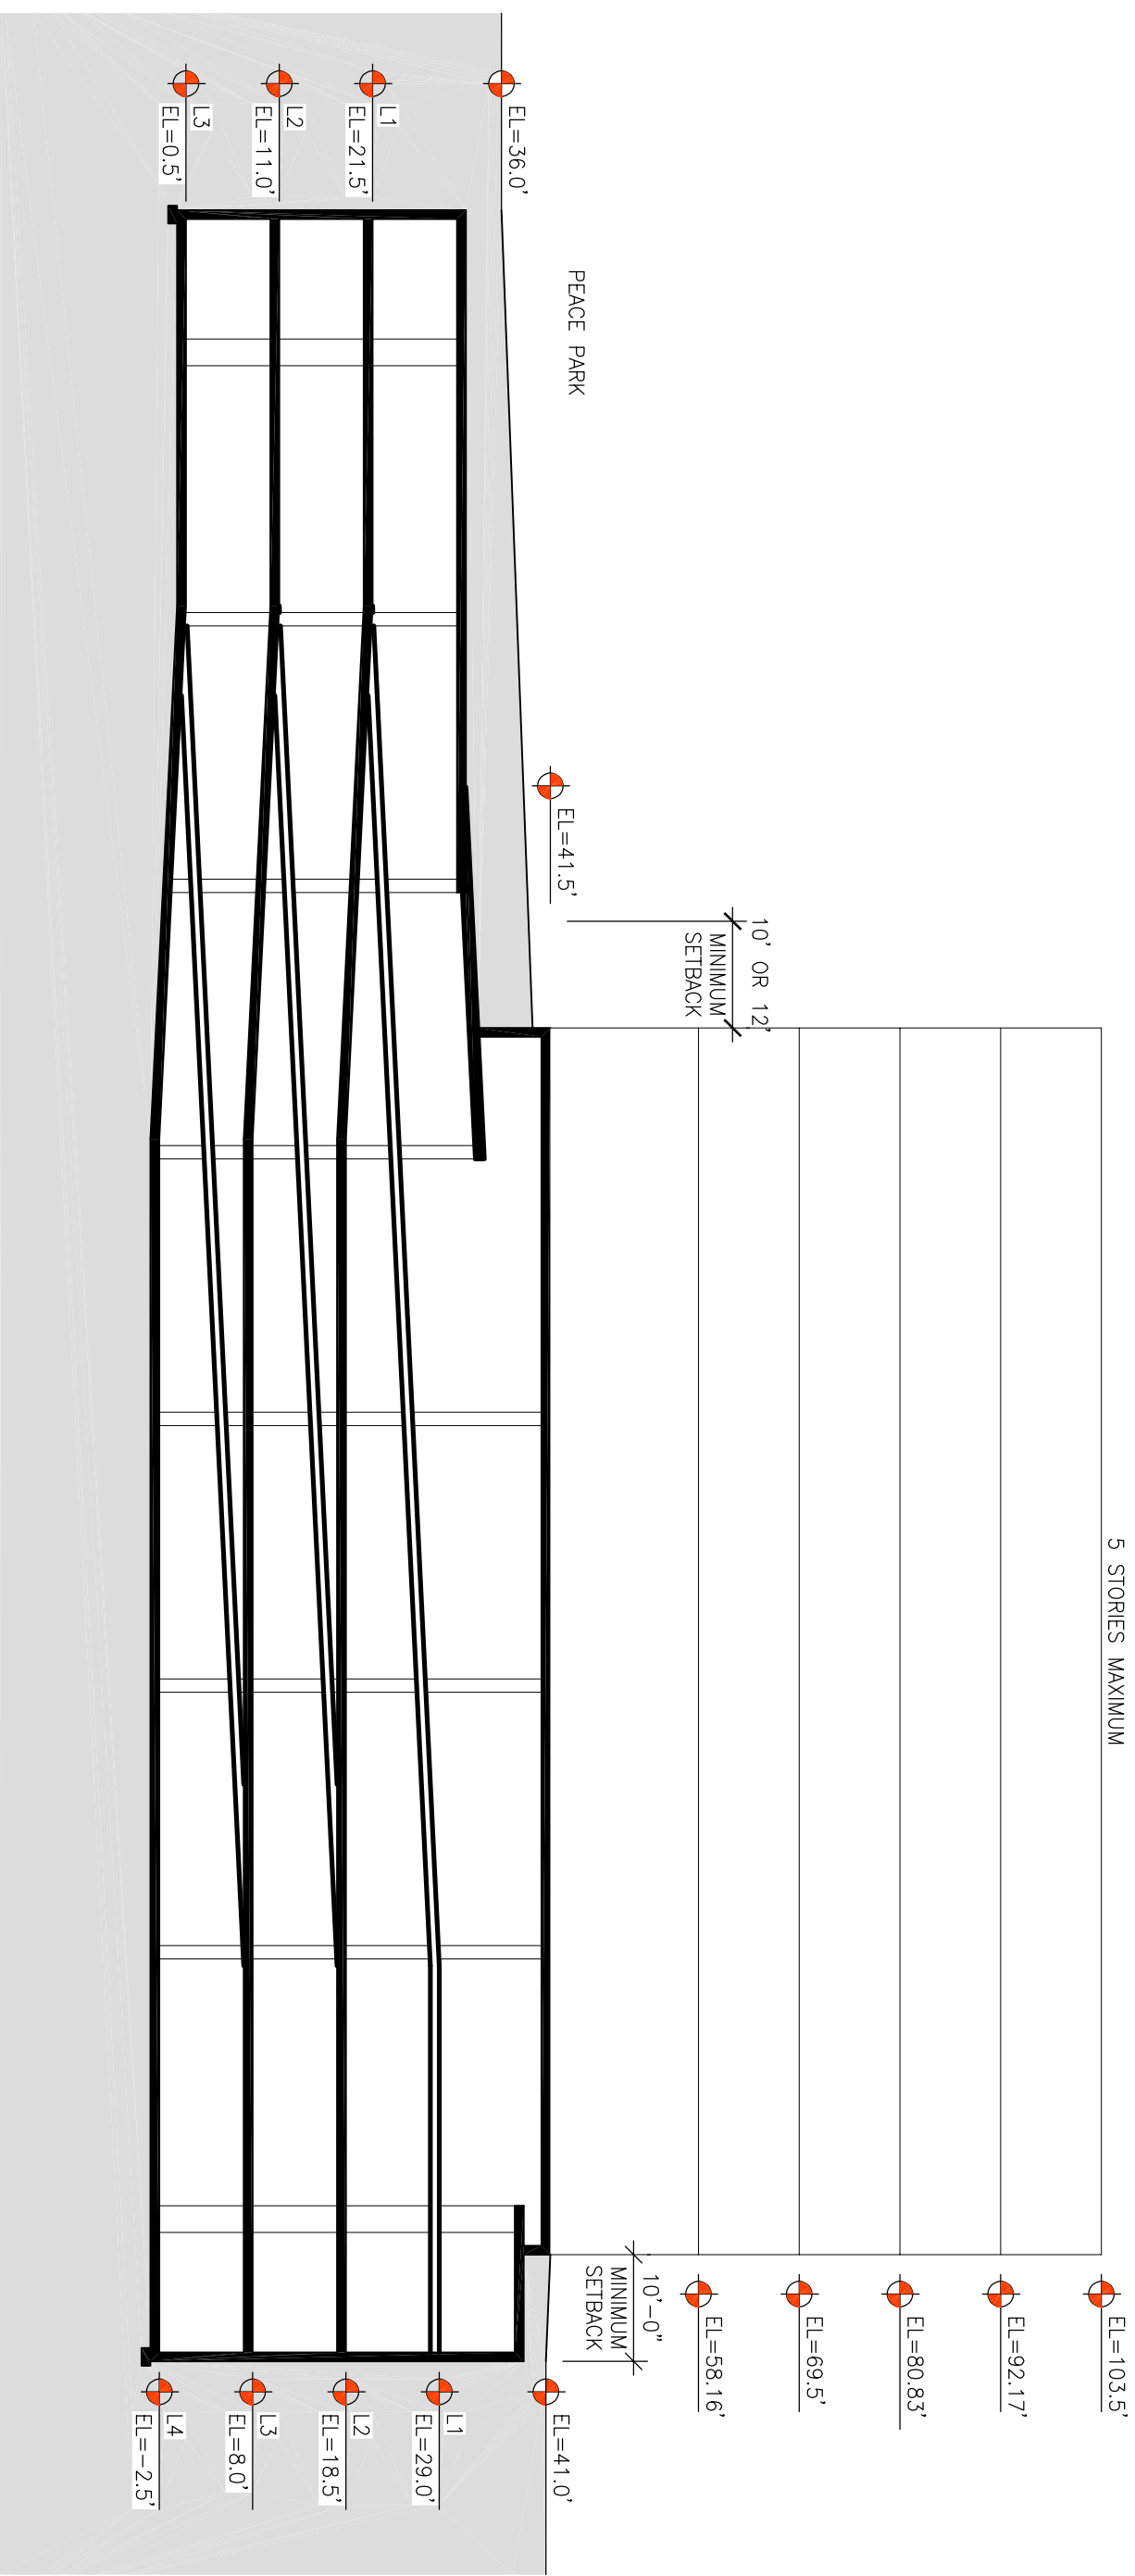

# STATE HOUSE WEST APARTMENTS & PARKING MADISON, WI

10:1104  
1"=50'-0"

B-B