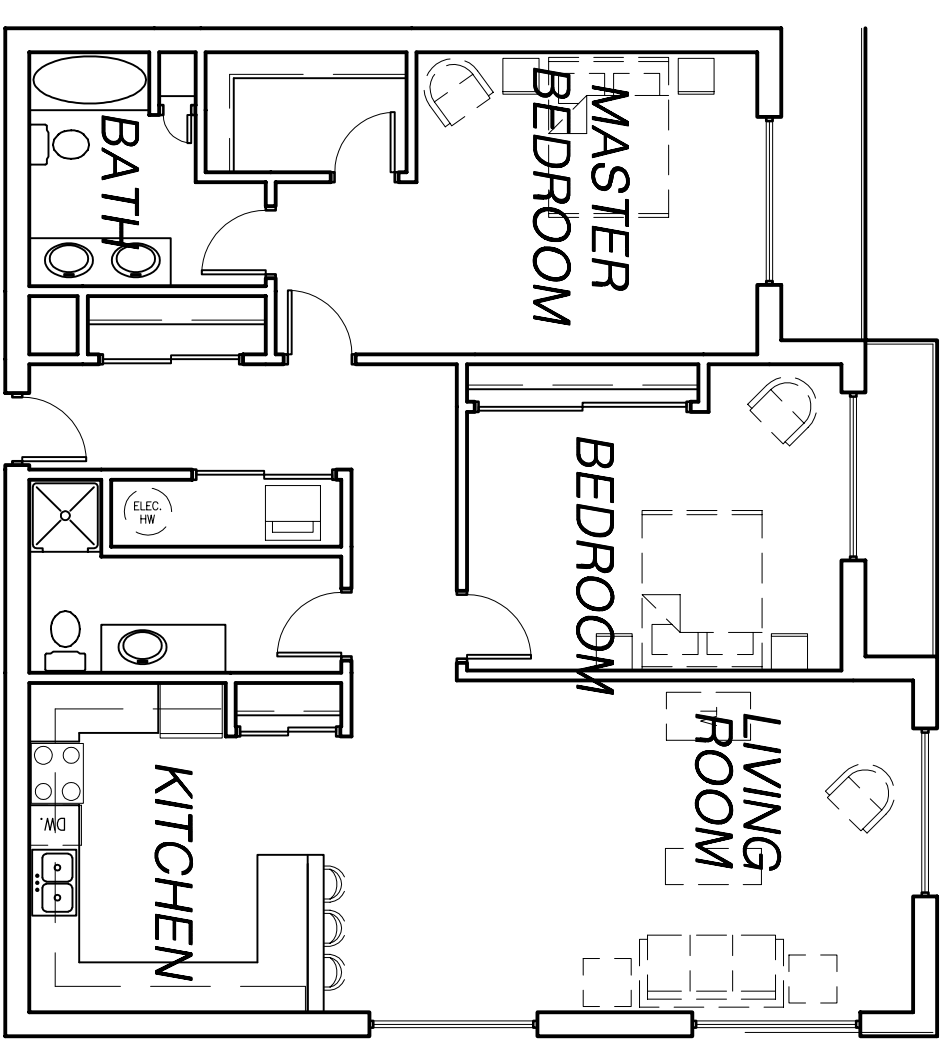

STATE HOUSE WEST APARTMENTS & PARKING
MADISON, WI

UNIT 2A.1
1425 SF

UNIT 2A.2
1340 SF

SECOND FLOOR ONLY

SCALE:
1/8"=1'-0"
102104