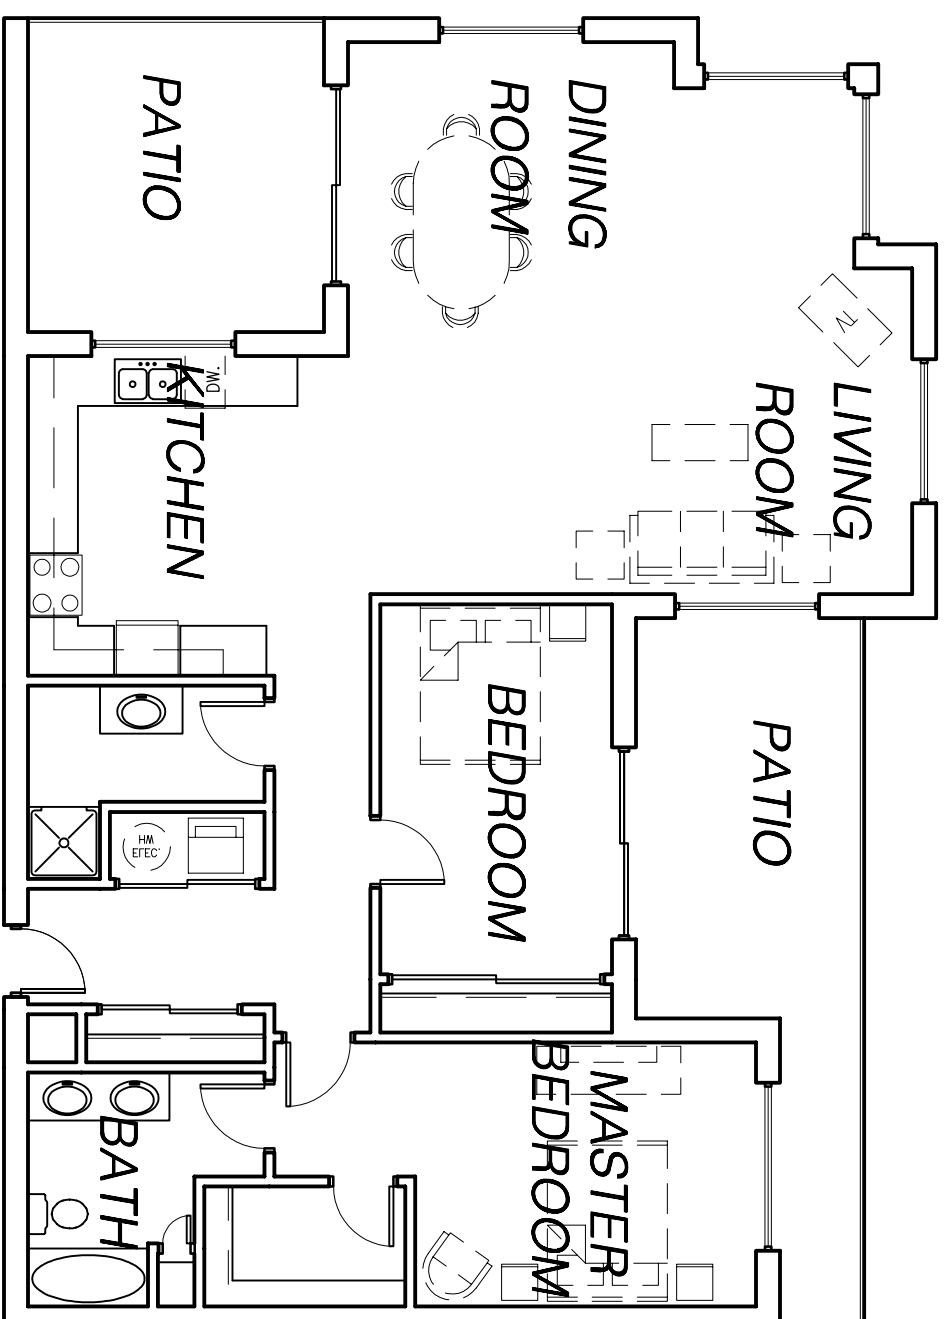

STATE HOUSE WEST APARTMENTS & PARKING
MADISON, WI

UNIT 2A.1
1425 SF

UNIT 2A.2
1340 SF

SECOND FLOOR ONLY

SCALE:
1/8"=1'-0"
102104