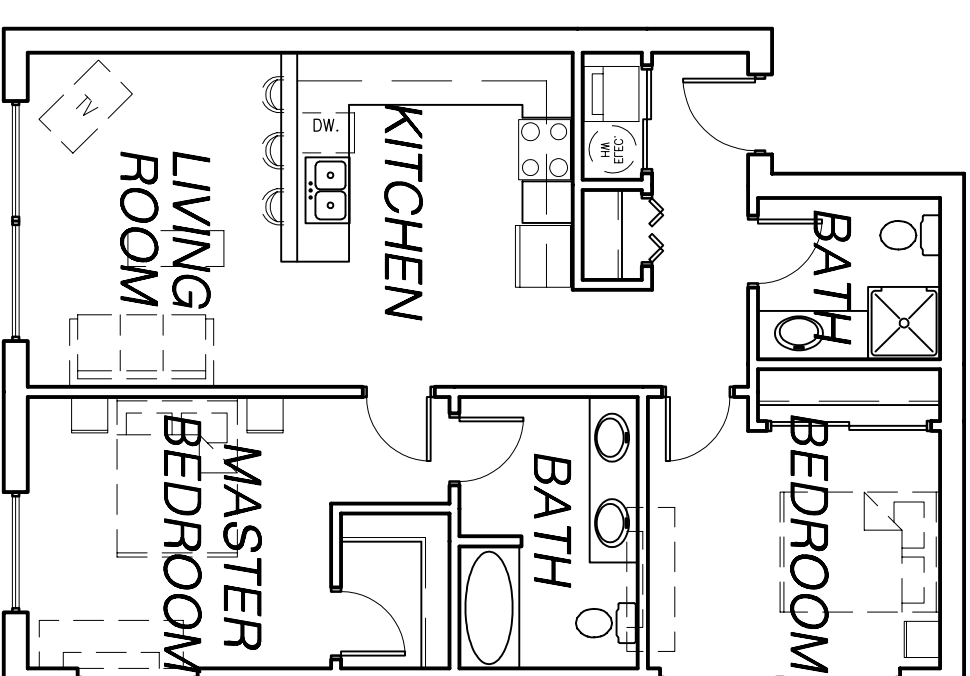

STATE HOUSE WEST APARTMENTS & PARKING  
MADISON, WI

UNIT 2C  
1025 SF

UNIT 2D  
925 SF

SCALE:  
1/8"=1'-0"  
102104