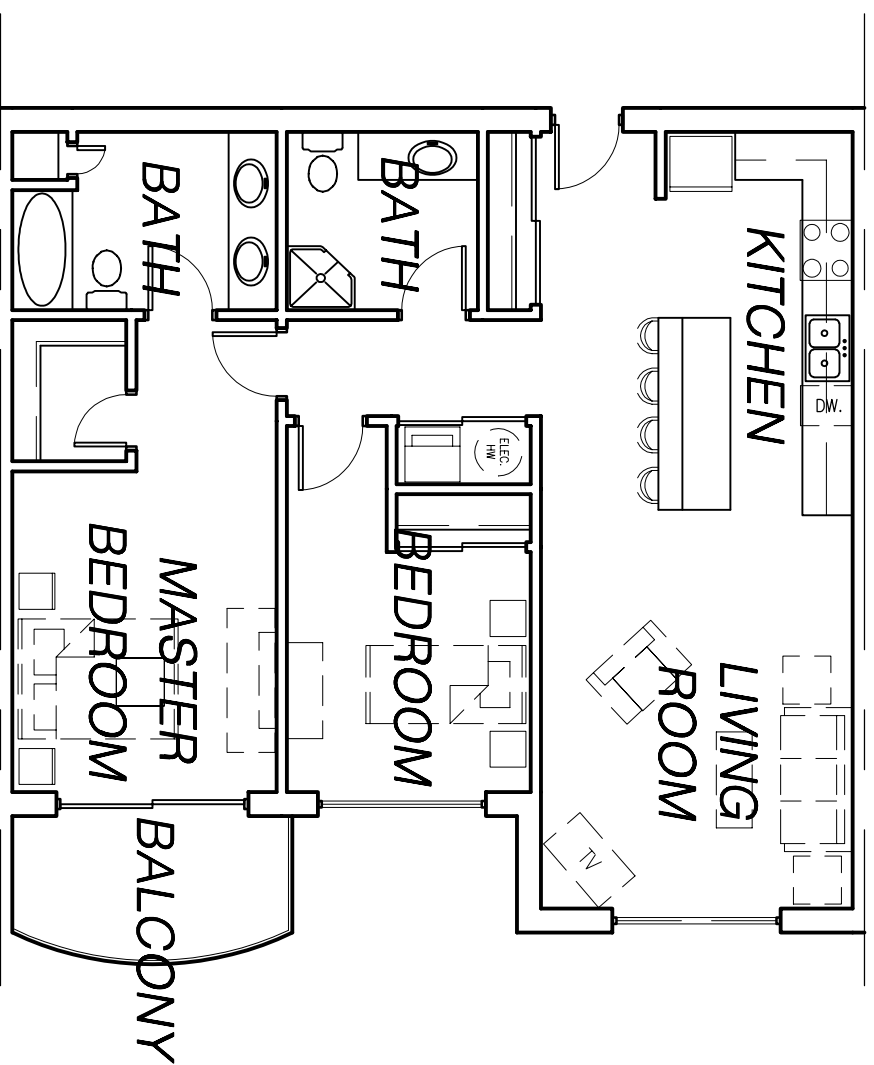

STATE HOUSE WEST APARTMENTS & PARKING  
MADISON, WI

UNIT 2C  
1025 SF

UNIT 2D  
925 SF

SCALE:  
1/8"=1'-0"  
102104