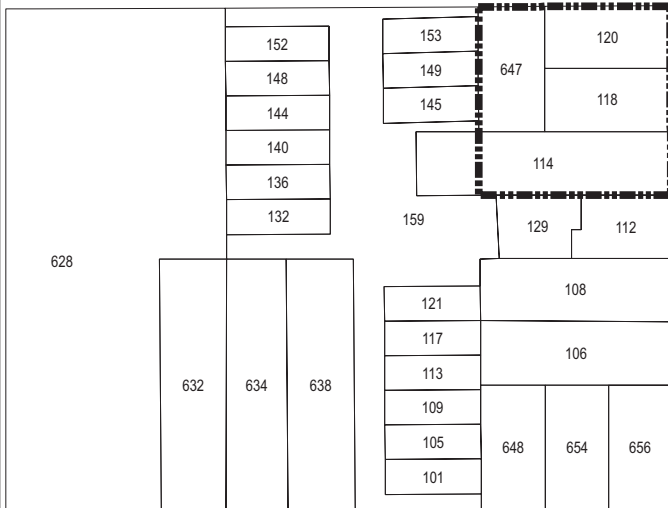

### LEGEND

District Boundary

all buildings contributing

SCALE: 1" = 100'

### East Dayton Street

North Blount Street