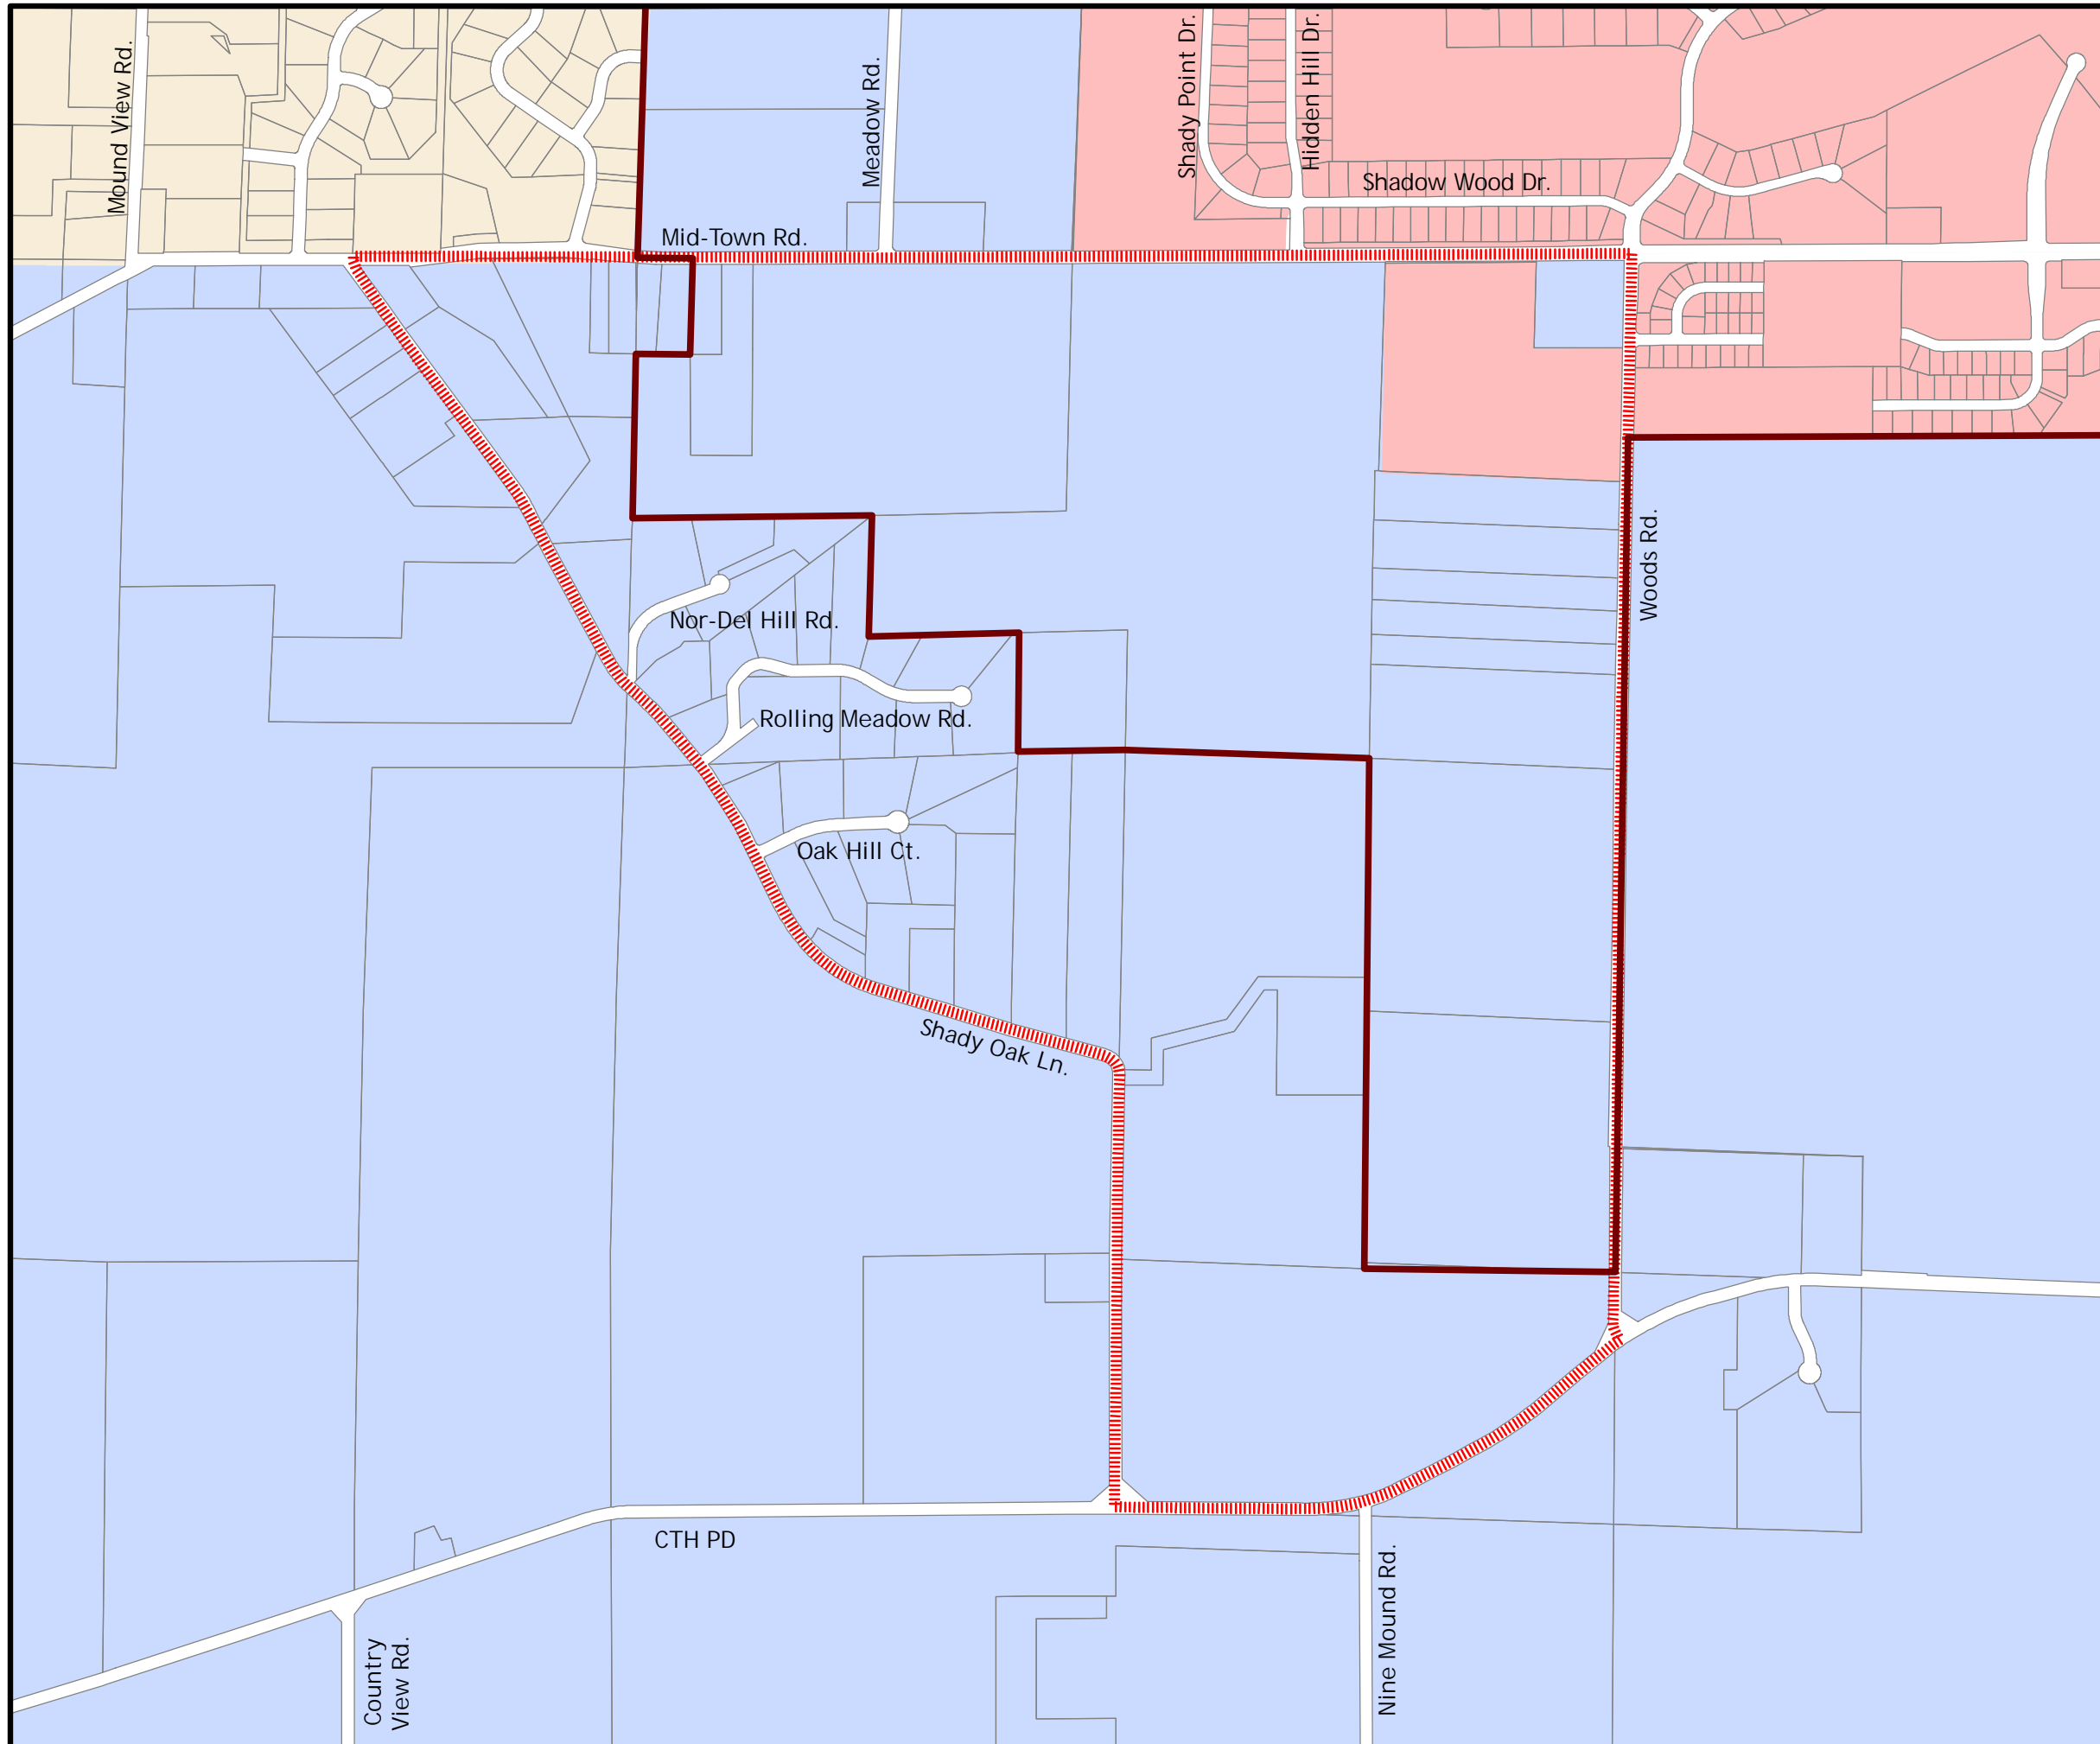

Appendix Map 1: School Districts

Shady Wood
Neighborhood Development Plan
March 2009

-  Planning Area
-  Madison Metropolitan School District
-  Middleton - Cross Plains School District
-  Verona Area School District
-  Future MMSD School District Boundary
(Per Boundary Agreements)