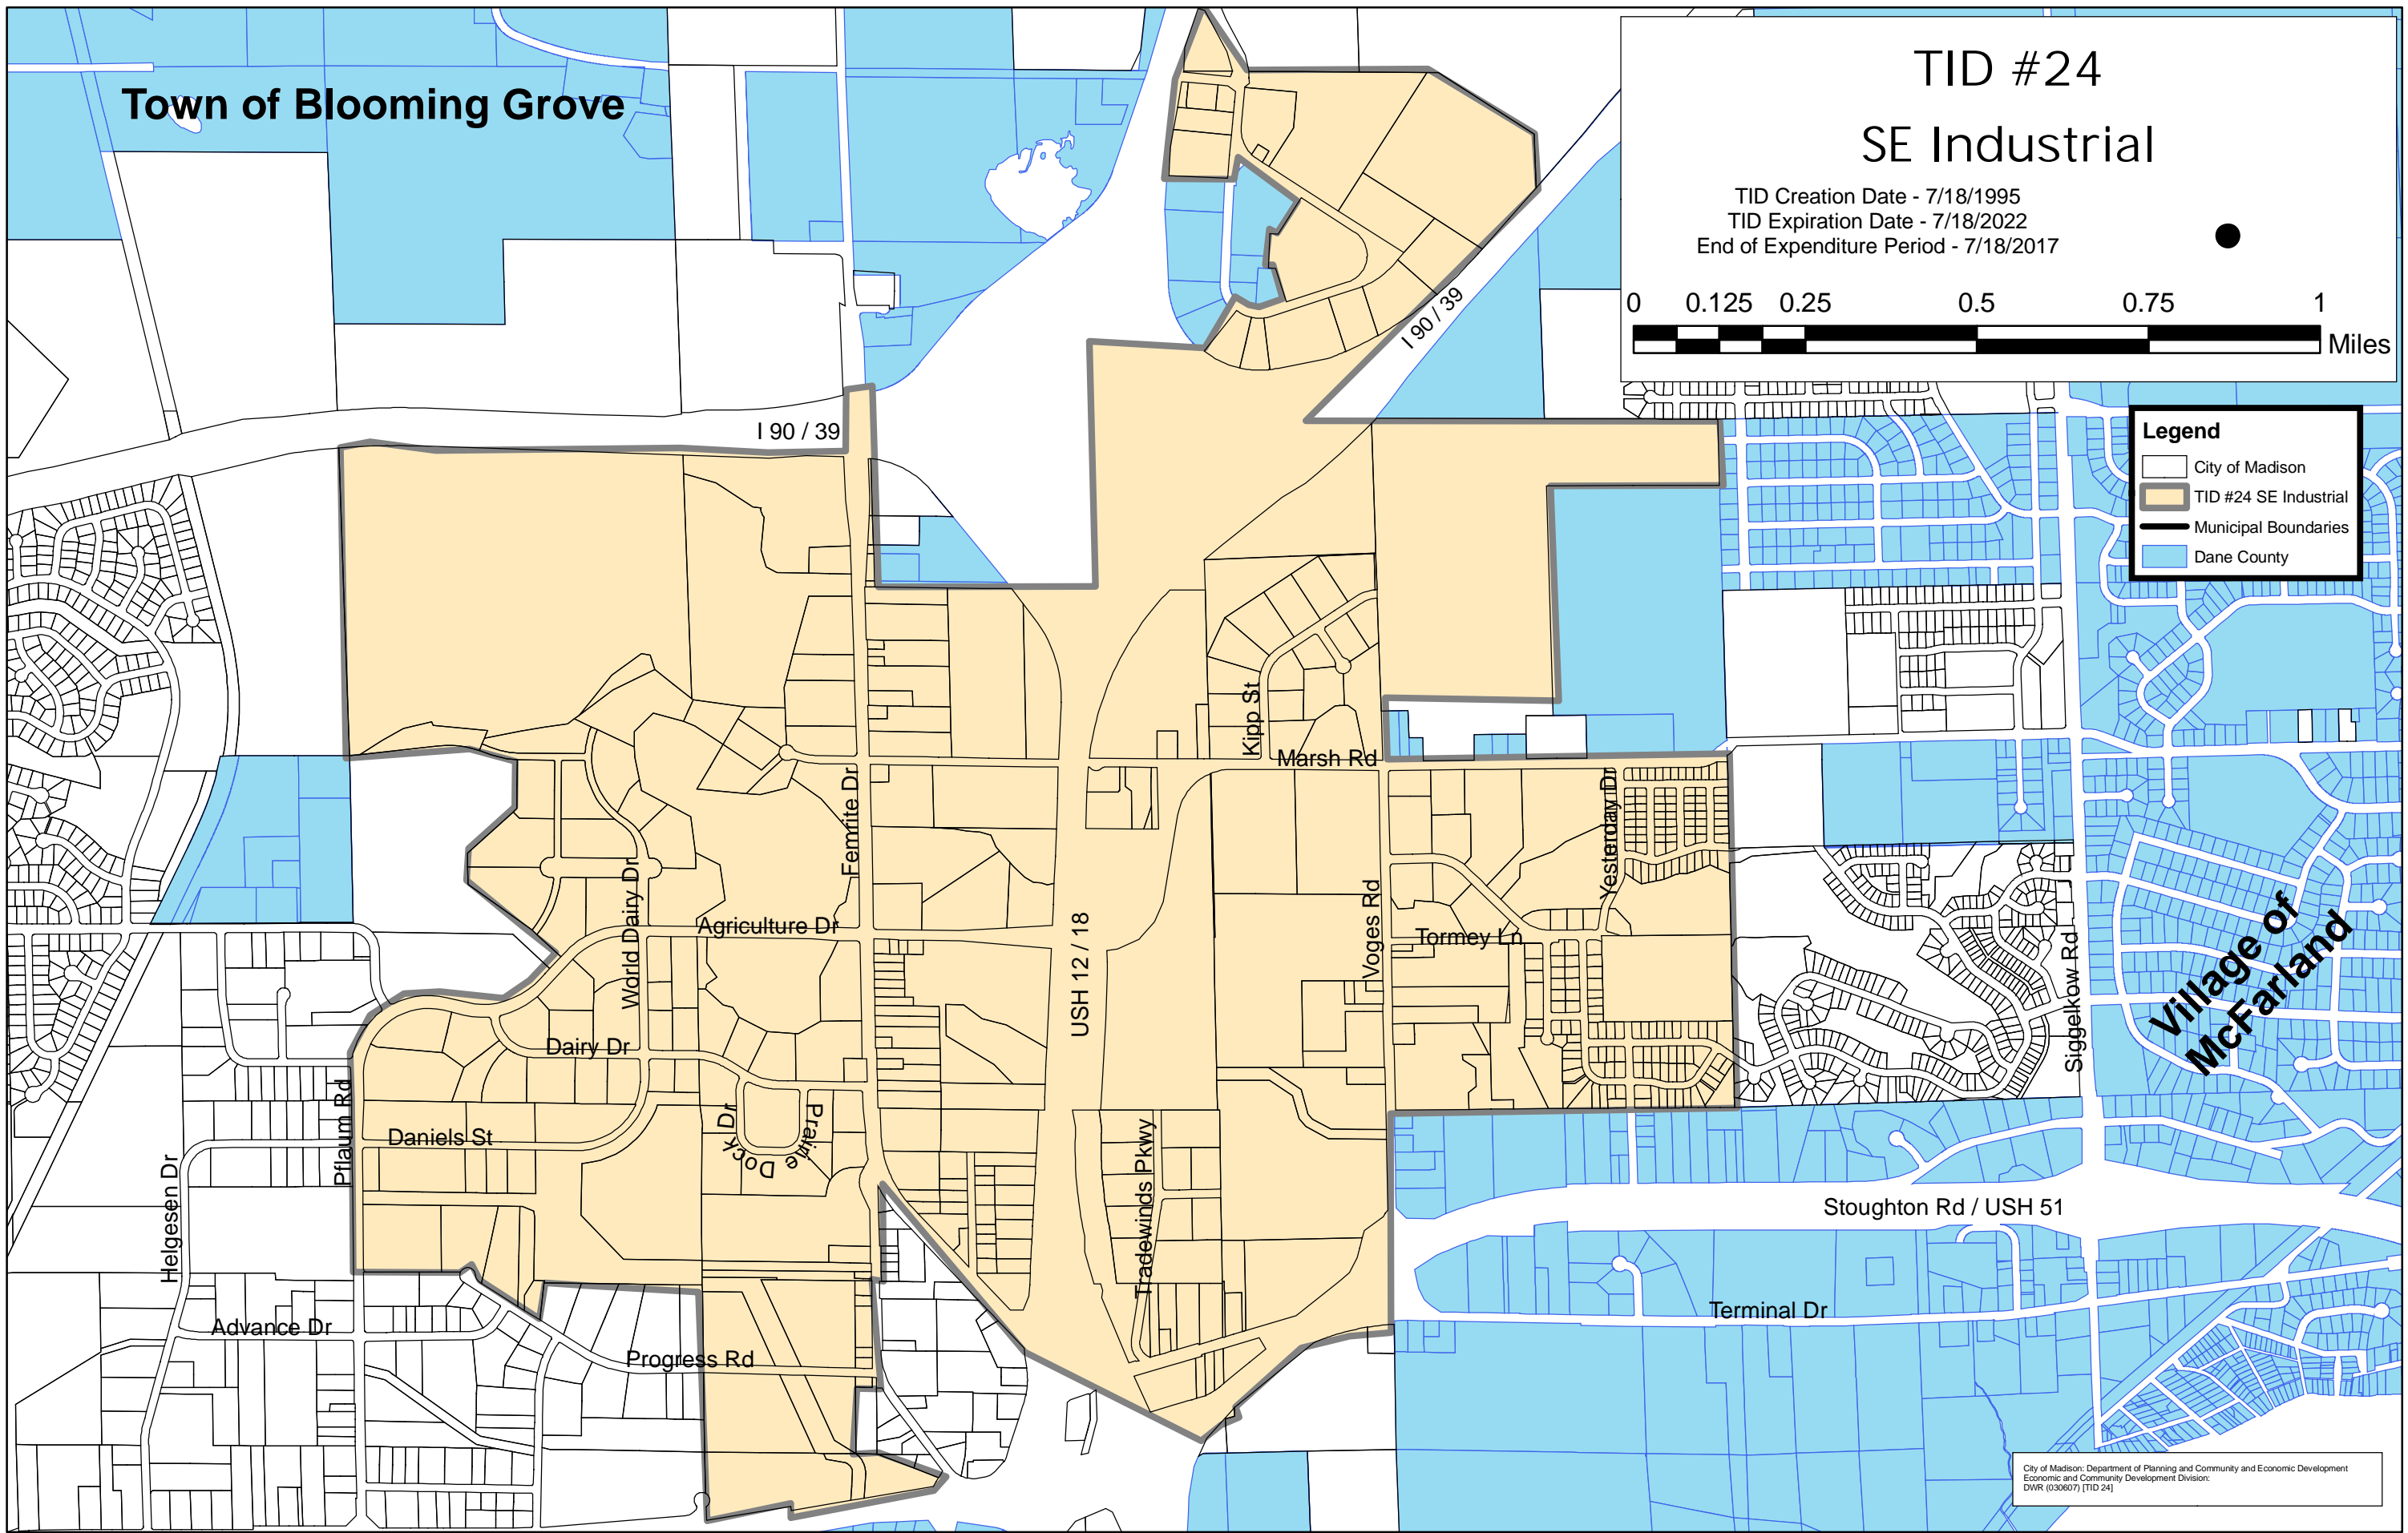

Town of Blooming Grove

TID #24 SE Industrial

TID Creation Date - 7/18/1995
TID Expiration Date - 7/18/2022
End of Expenditure Period - 7/18/2017

Legend

- City of Madison
- TID #24 SE Industrial
- Municipal Boundaries
- Dane County

**Village of
McFarland**