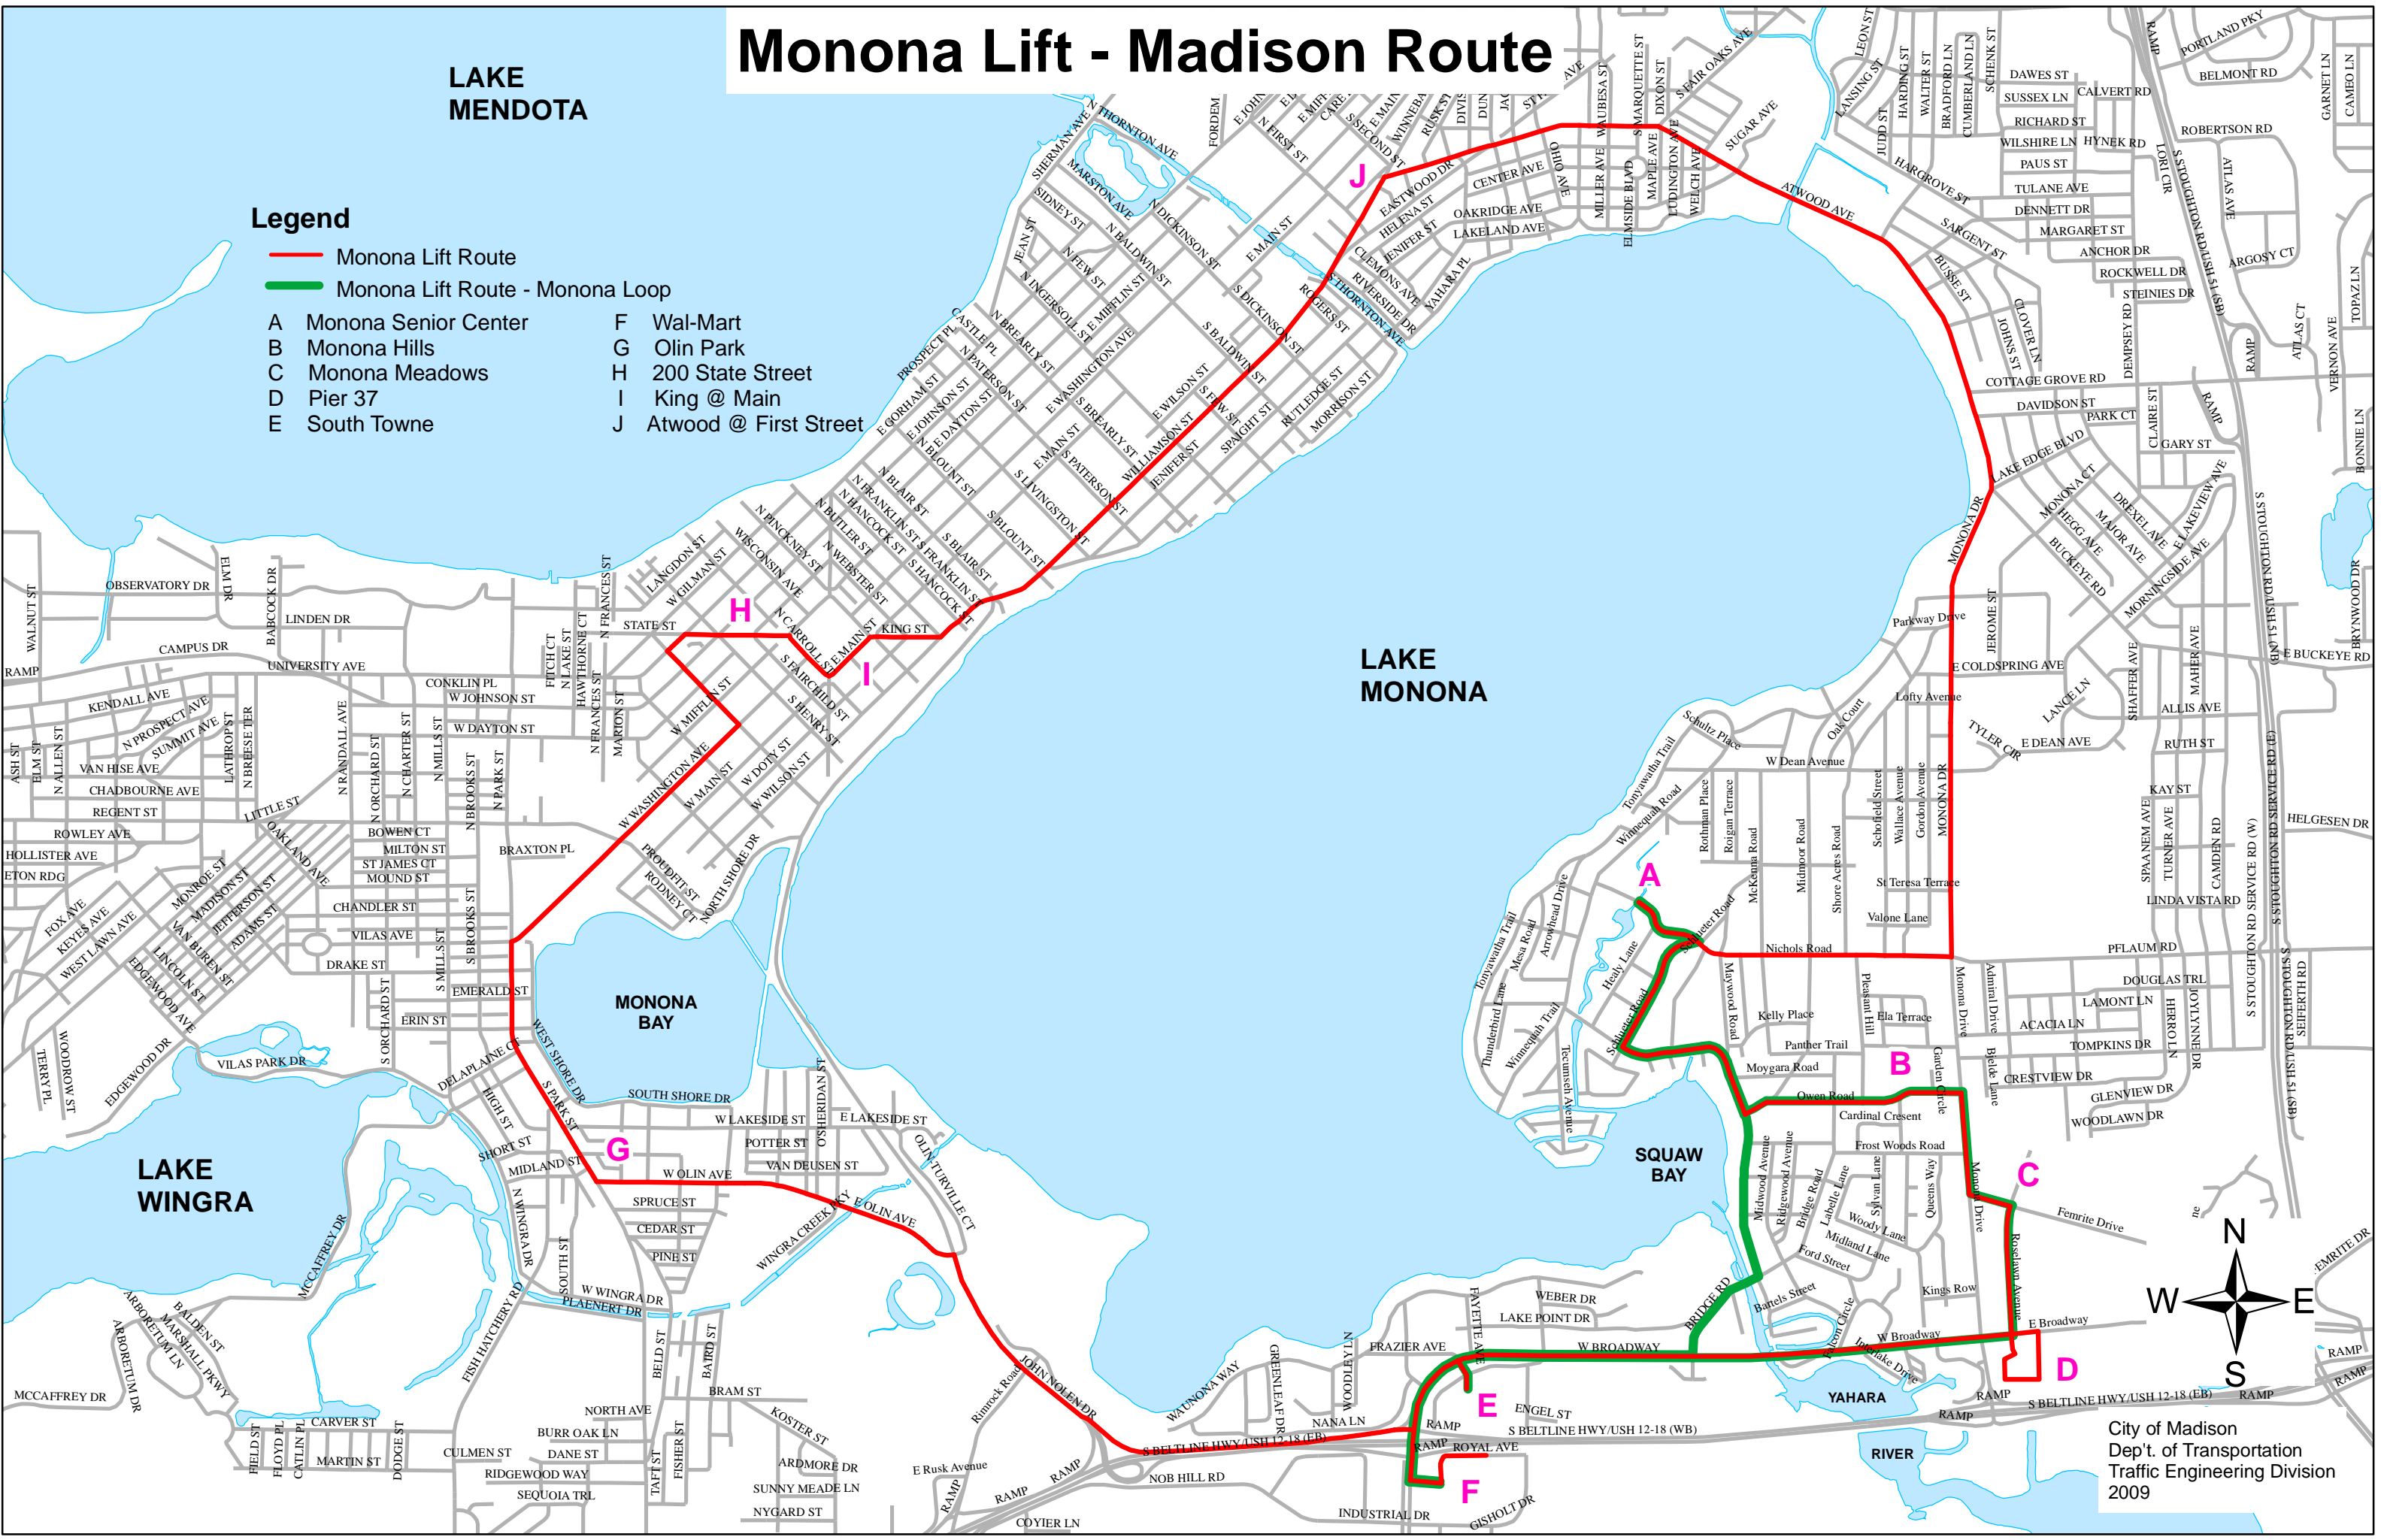

Monona Lift - Madison Route

LAKE MENDOTA

Legend

- Monona Lift Route
 - Monona Lift Route - Monona Loop
- | | |
|------------------------|-------------------------|
| A Monona Senior Center | F Wal-Mart |
| B Monona Hills | G Olin Park |
| C Monona Meadows | H 200 State Street |
| D Pier 37 | I King @ Main |
| E South Towne | J Atwood @ First Street |

City of Madison
 Dep't. of Transportation
 Traffic Engineering Division
 2009