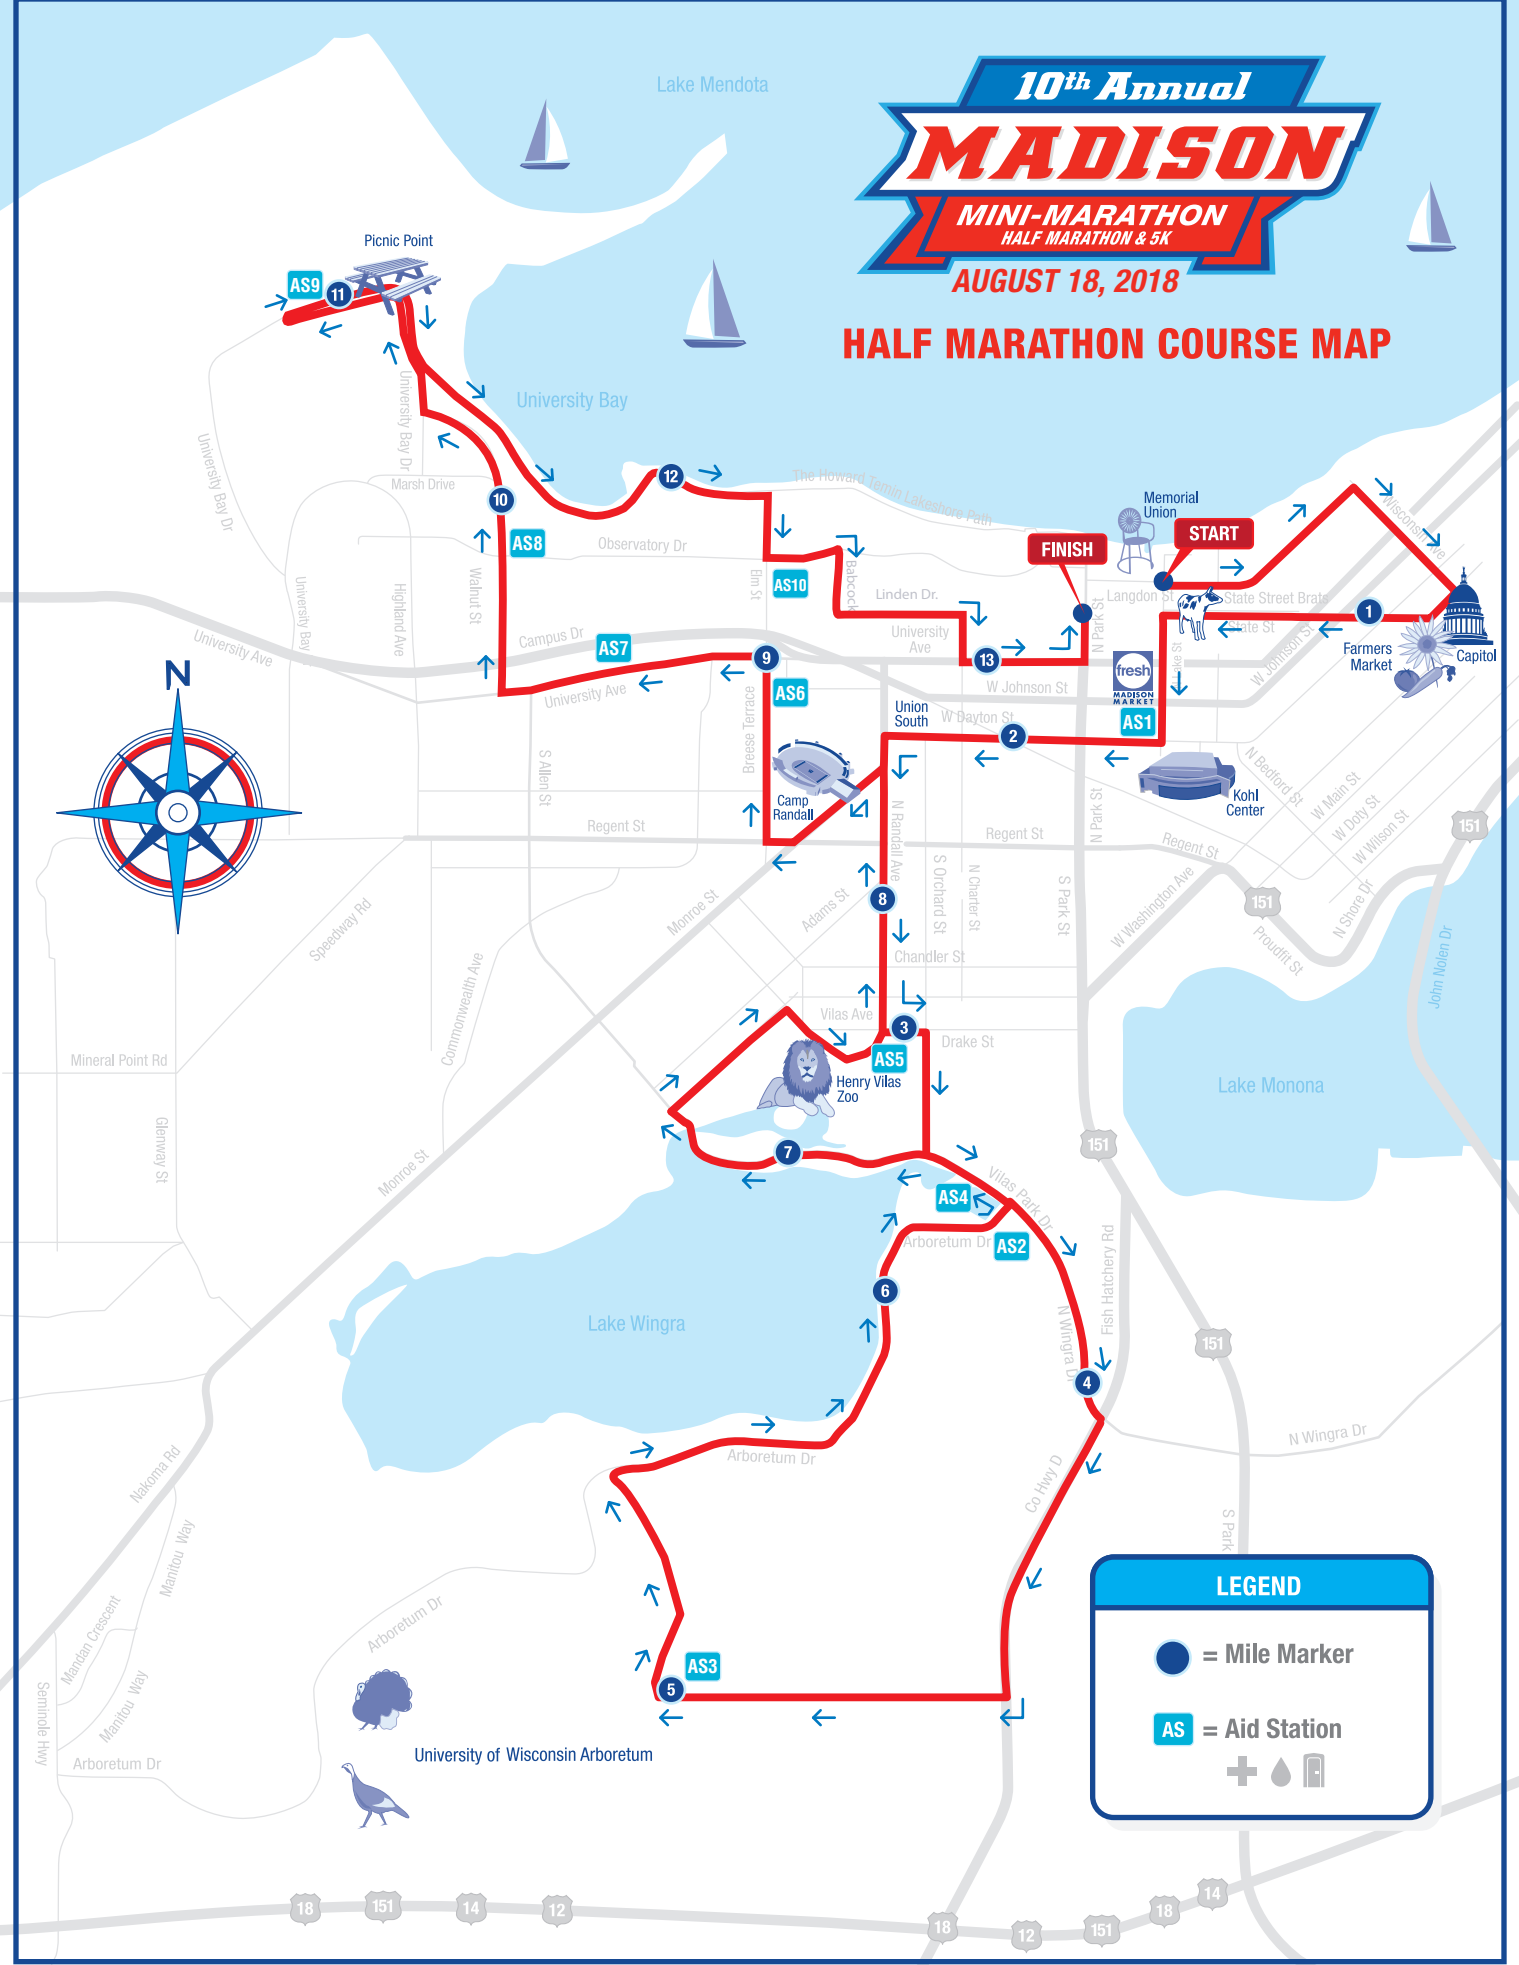

10th Annual
MADISON
MINI-MARATHON
 HALF MARATHON & 5K
AUGUST 18, 2018

HALF MARATHON COURSE MAP

LEGEND

-  = Mile Marker
-  = Aid Station
- 