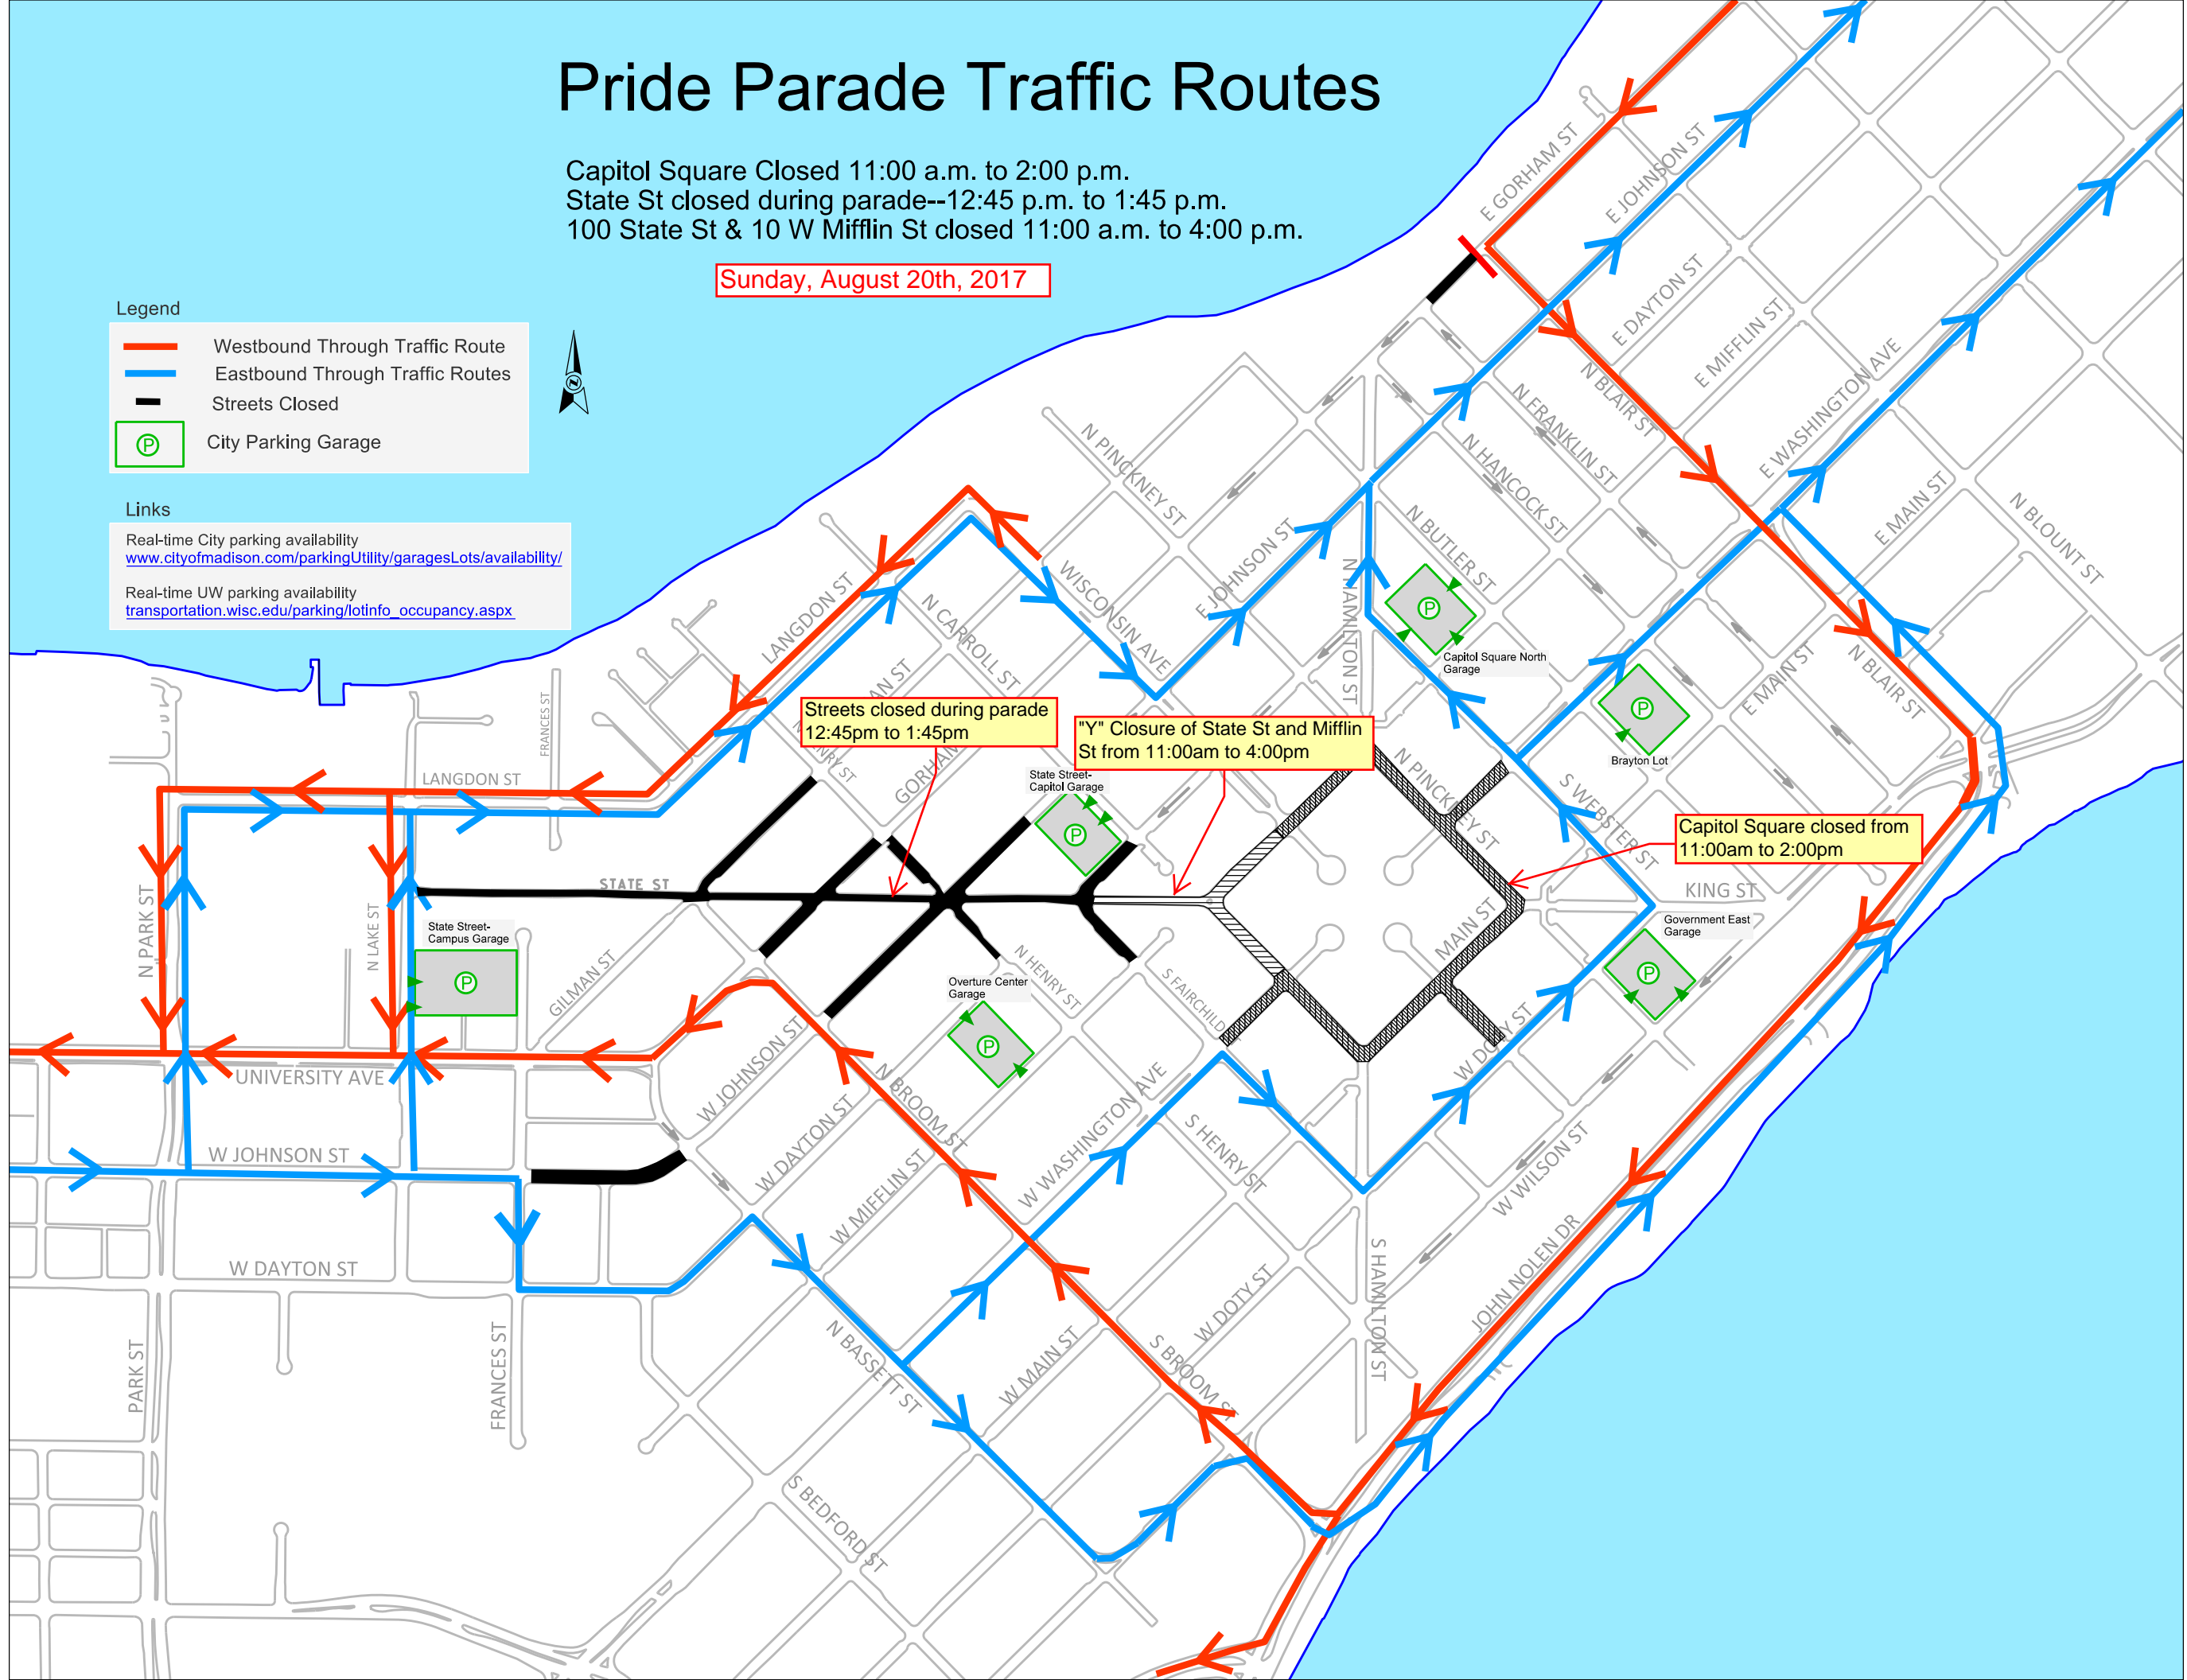

Pride Parade Traffic Routes

Capitol Square Closed 11:00 a.m. to 2:00 p.m.
State St closed during parade--12:45 p.m. to 1:45 p.m.
100 State St & 10 W Mifflin St closed 11:00 a.m. to 4:00 p.m.

Sunday, August 20th, 2017

Legend

- Westbound Through Traffic Route
- Eastbound Through Traffic Routes
- Streets Closed
- City Parking Garage

Links

Real-time City parking availability
www.cityofmadison.com/parkingUtility/garagesLots/availability/
Real-time UW parking availability
transportation.wisc.edu/parking/lotinfo_occupancy.aspx

Streets closed during parade
12:45pm to 1:45pm

"Y" Closure of State St and Mifflin
St from 11:00am to 4:00pm

Capitol Square closed from
11:00am to 2:00pm

State Street-
Campus Garage

Overture Center
Garage

Capitol Square North
Garage

Brayton Lot

Government East
Garage