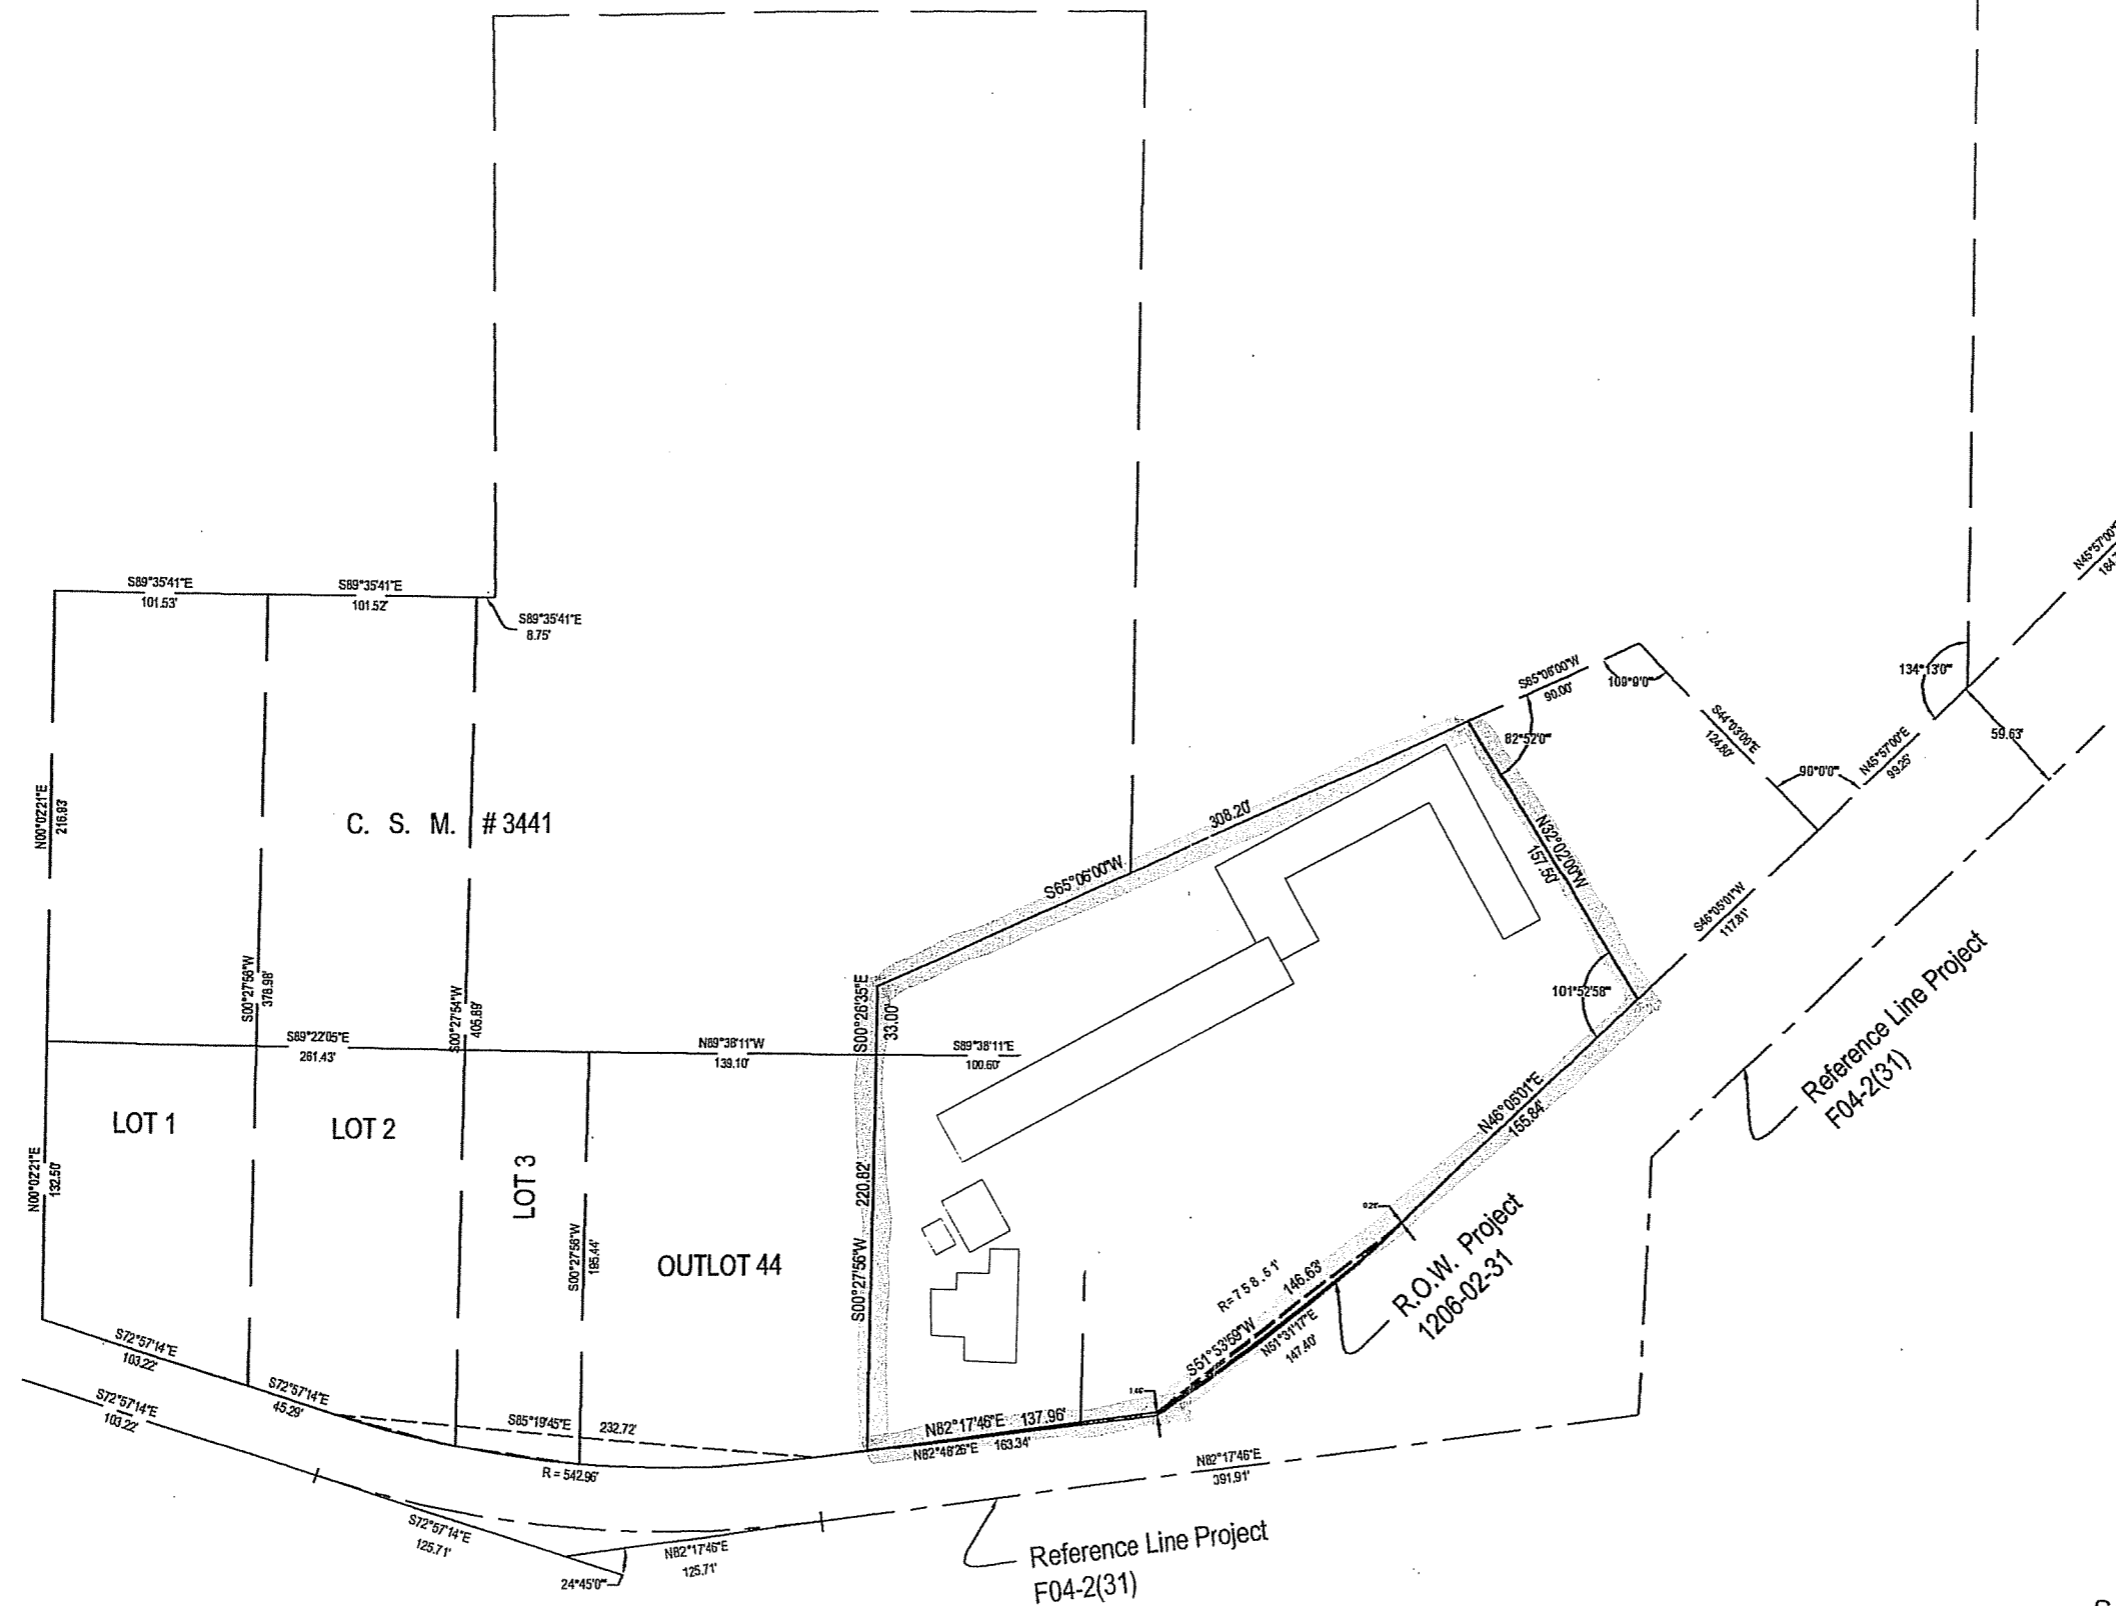

PROJECT

4610 EAST BROADWAY
MADISON, WI

ISSUED _____ DRAWN BY: MK

REVISED _____

© 2003, Homburg Contractors, Inc.

SCALE: AS SHOWN

SHEET 1 OF 1

EAST BROADWAY

Scale: 1"=40'